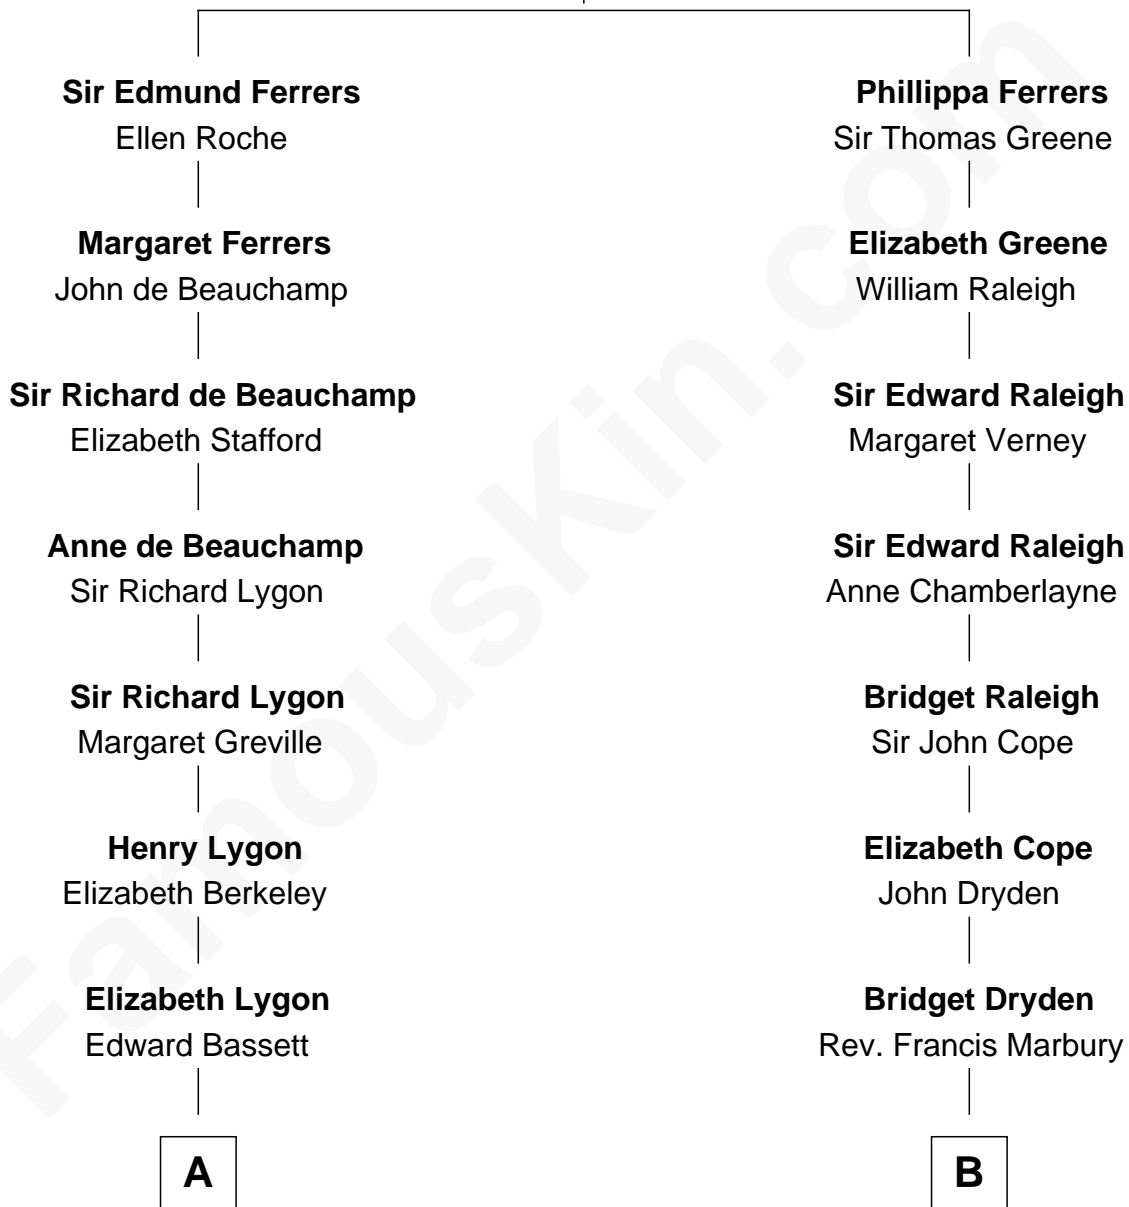

# FamousKin.com Relationship Chart of

**James Taylor**

*Singer-Songwriter*

15th cousin 4 times removed of

**Shanghai Pierce**

*Texas Cattleman*

**Robert de Ferrers**  
Margaret Despencer

**C**

**Theodosia Haynes**

Alexander Taylor

**Dr. Isaac Montrose Taylor**

Gertrude Arline Woodard

**James Taylor**

*Singer-Songwriter*

FamousKin.com