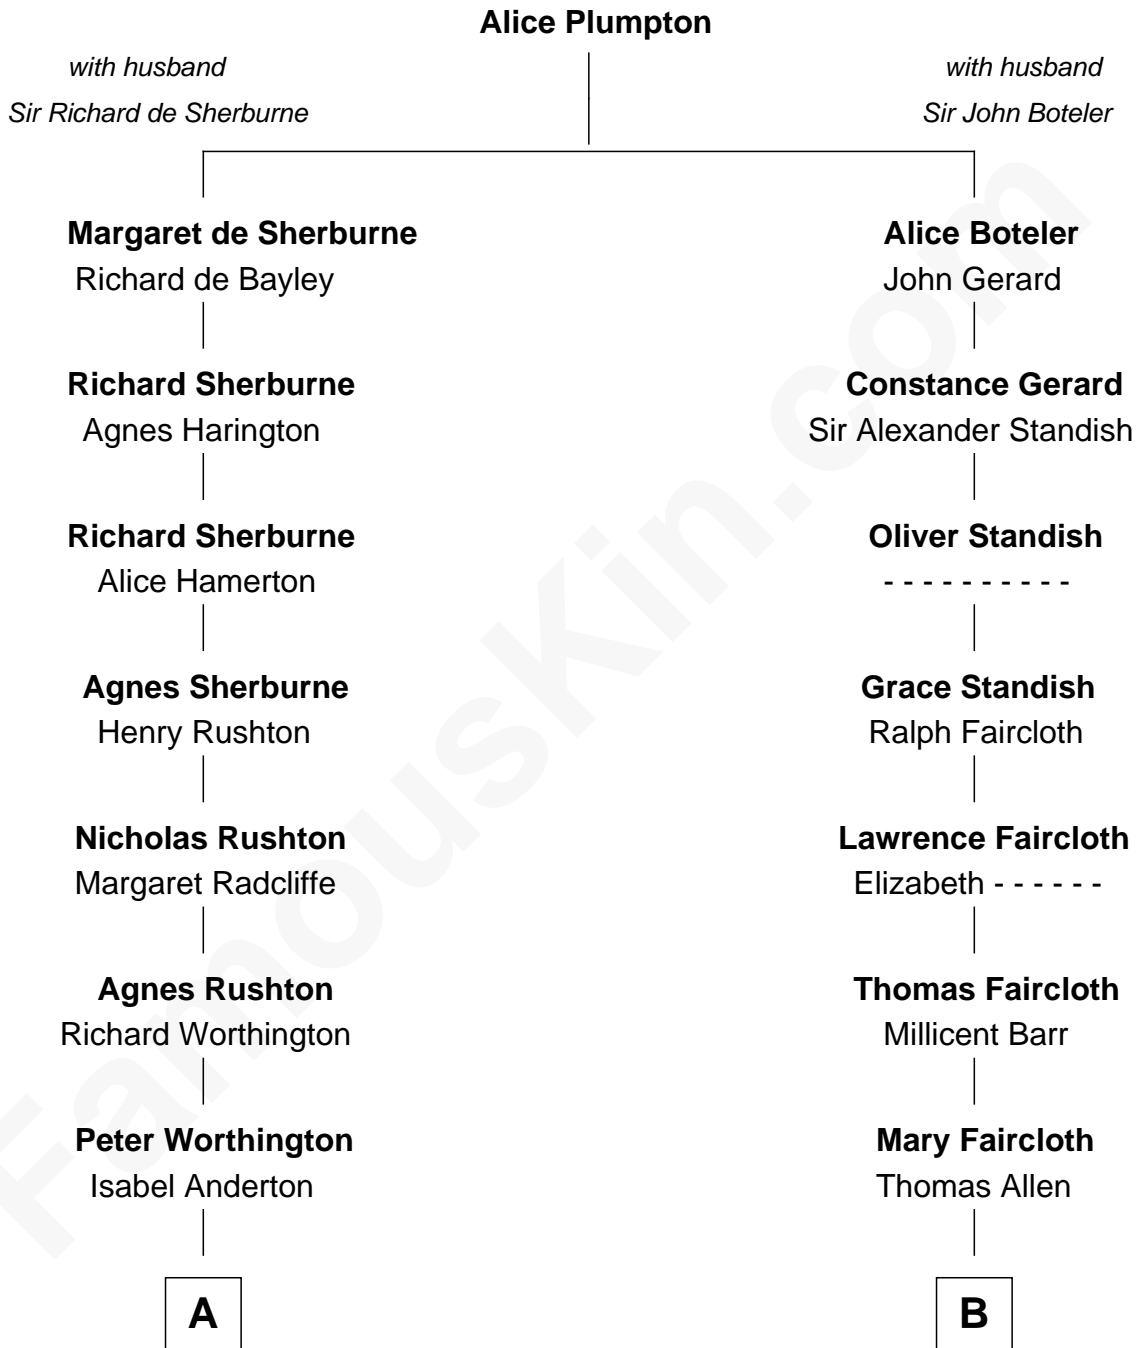

FamousKin.com Relationship Chart of

James Taylor

Singer-Songwriter

17th cousin 4 times removed of

Alan Shepard

Mercury and Apollo Astronaut

C

—
Granville Hall Leonard

Eliza Ann Buffum

—
Emily Roxanna Leonard

Stanford Lyman Haynes

—
Theodosia Haynes

Alexander Taylor

—
Dr. Isaac Montrose Taylor

Gertrude Arline Woodard

—
James Taylor