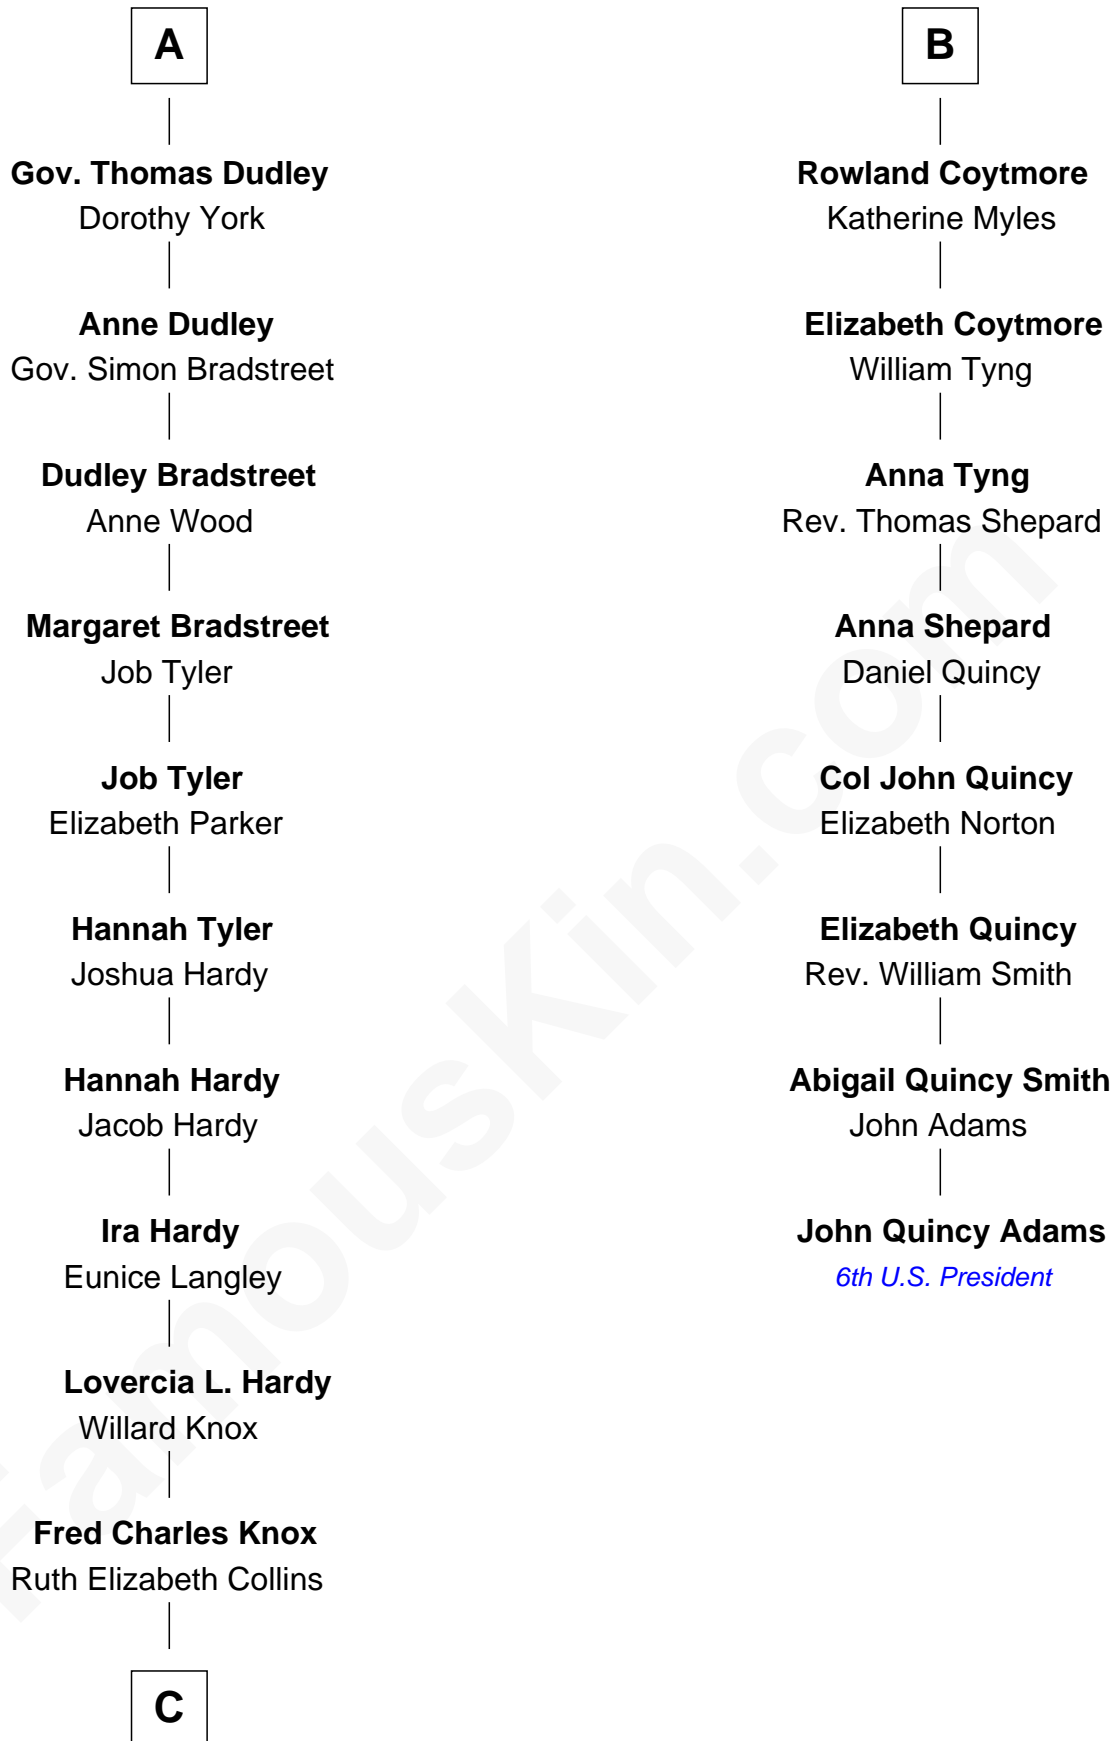

# FamousKin.com Relationship Chart of

**James Taylor**

*Singer-Songwriter*

14th cousin 5 times removed of

**John Quincy Adams**

*6th U.S. President*

**John of Gaunt**

Katherine Roet

**C**

**Ella Angelique Knox**  
Henry Herman Woodard

**Gertrude Arline Woodard**  
Dr. Isaac Montrose Taylor

**James Taylor**  
*Singer-Songwriter*

FamousKin.com