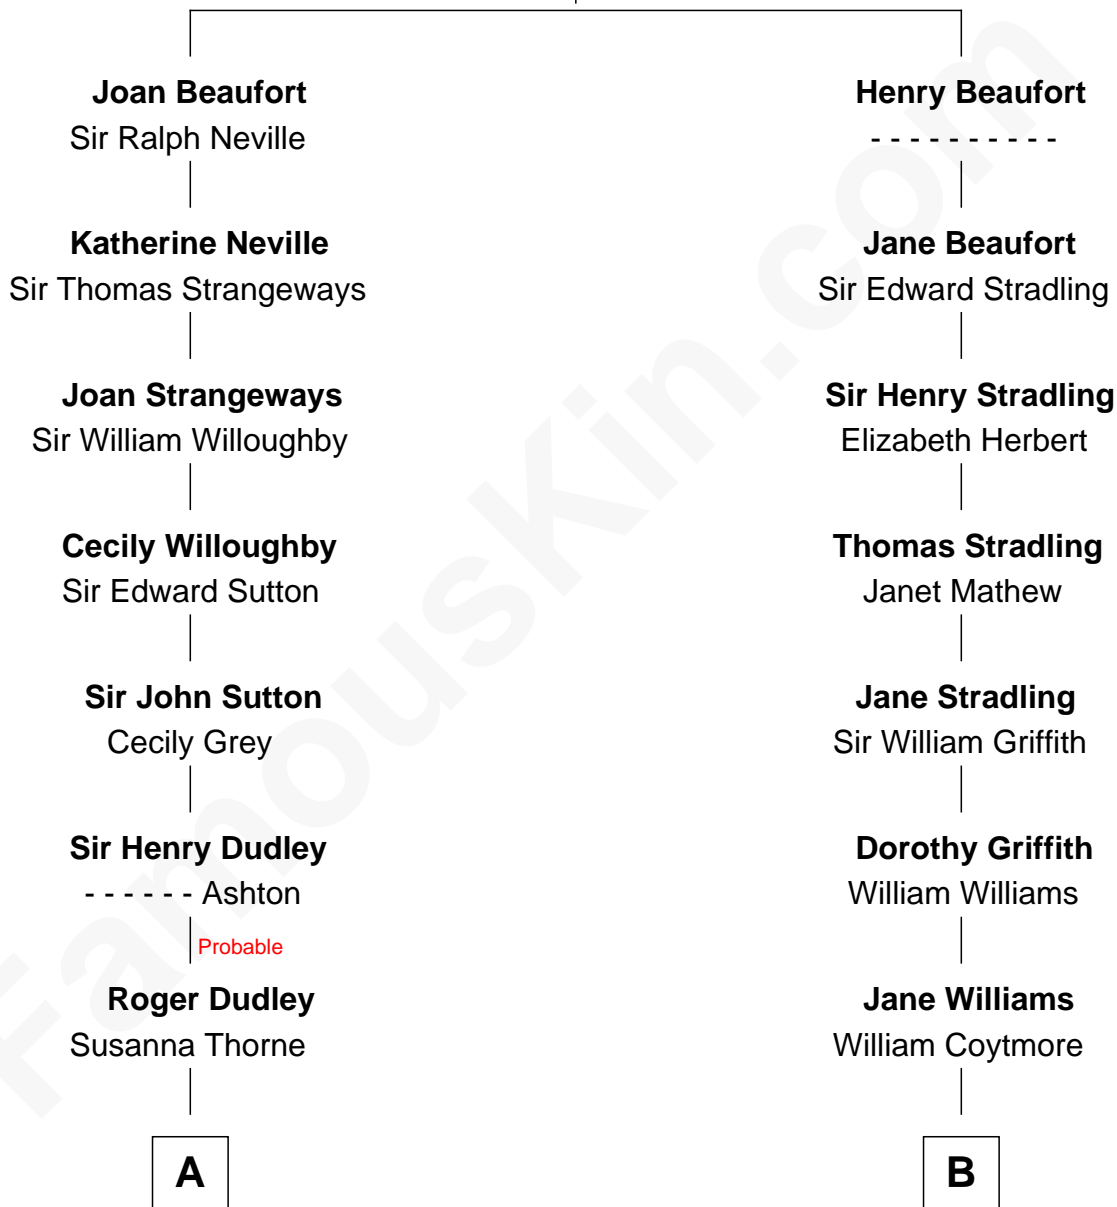

# FamousKin.com Relationship Chart of

**James Taylor**

*Singer-Songwriter*

14th cousin 5 times removed of

**John Quincy Adams**

*6th U.S. President*

**John of Gaunt**

Katherine Roet

**C**

**Ella Angelique Knox**  
Henry Herman Woodard

**Gertrude Arline Woodard**  
Dr. Isaac Montrose Taylor

**James Taylor**  
*Singer-Songwriter*

FamousKin.com