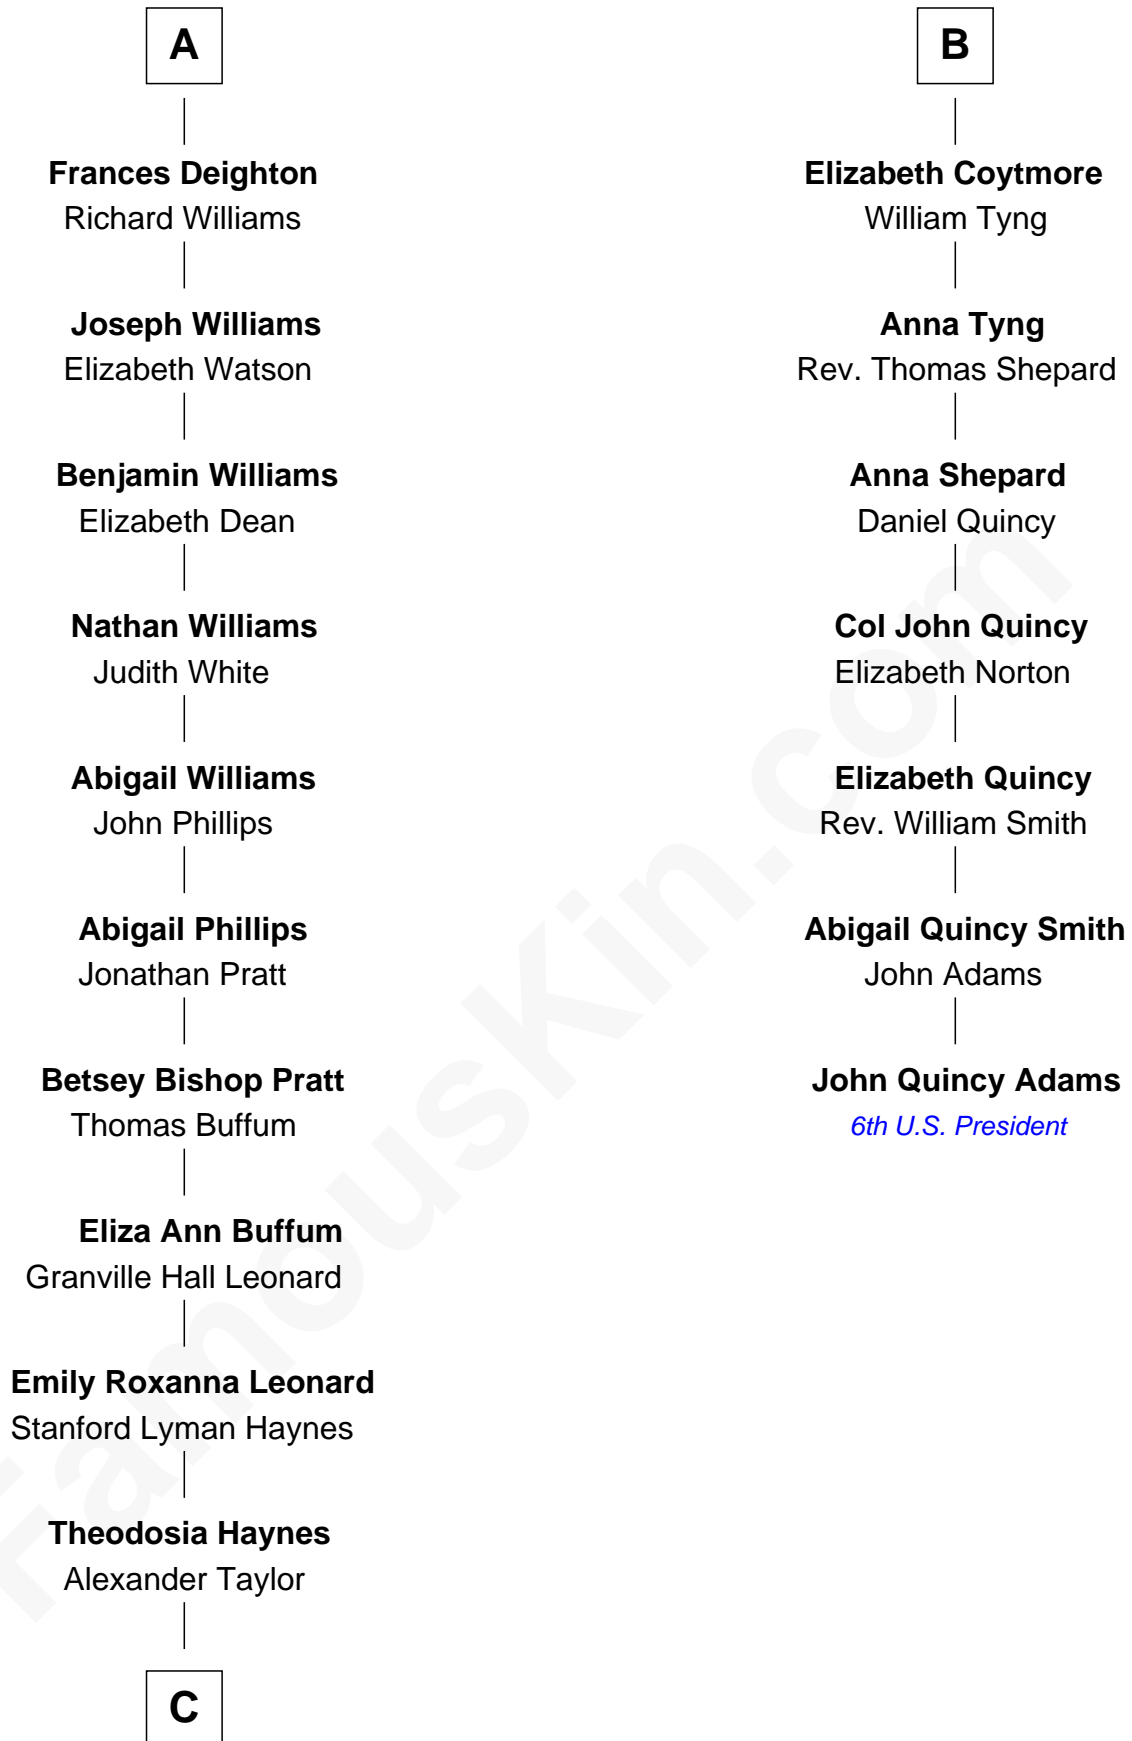

FamousKin.com Relationship Chart of

James Taylor

Singer-Songwriter

13th cousin 5 times removed of

John Quincy Adams

6th U.S. President

Elizabeth Fitzalan

*with husband
Sir Thomas Mowbray*

*with husband
Sir Robert Goushill*

Isabel Mowbray
Sir James Berkeley

Joan Goushill
Sir Thomas Stanley

Maurice Berkeley
Isabel Mead

Margaret Stanley
Sir William Troutbeck

Anne Berkeley
Sir William Dennis

Joan Troutbeck
Sir William Griffith

Isabel Dennis
Sir John Berkeley

Sir William Griffith
Jane Stradling

Elizabeth Berkeley
Henry Lygon

Dorothy Griffith
William Williams

Elizabeth Lygon
Edward Bassett

Jane Williams
William Coytmore

Jane Bassett
John Deighton

Rowland Coytmore
Katherine Myles

A

B

C

—
Dr. Isaac Montrose Taylor

Gertrude Arline Woodard

—
James Taylor

Singer-Songwriter