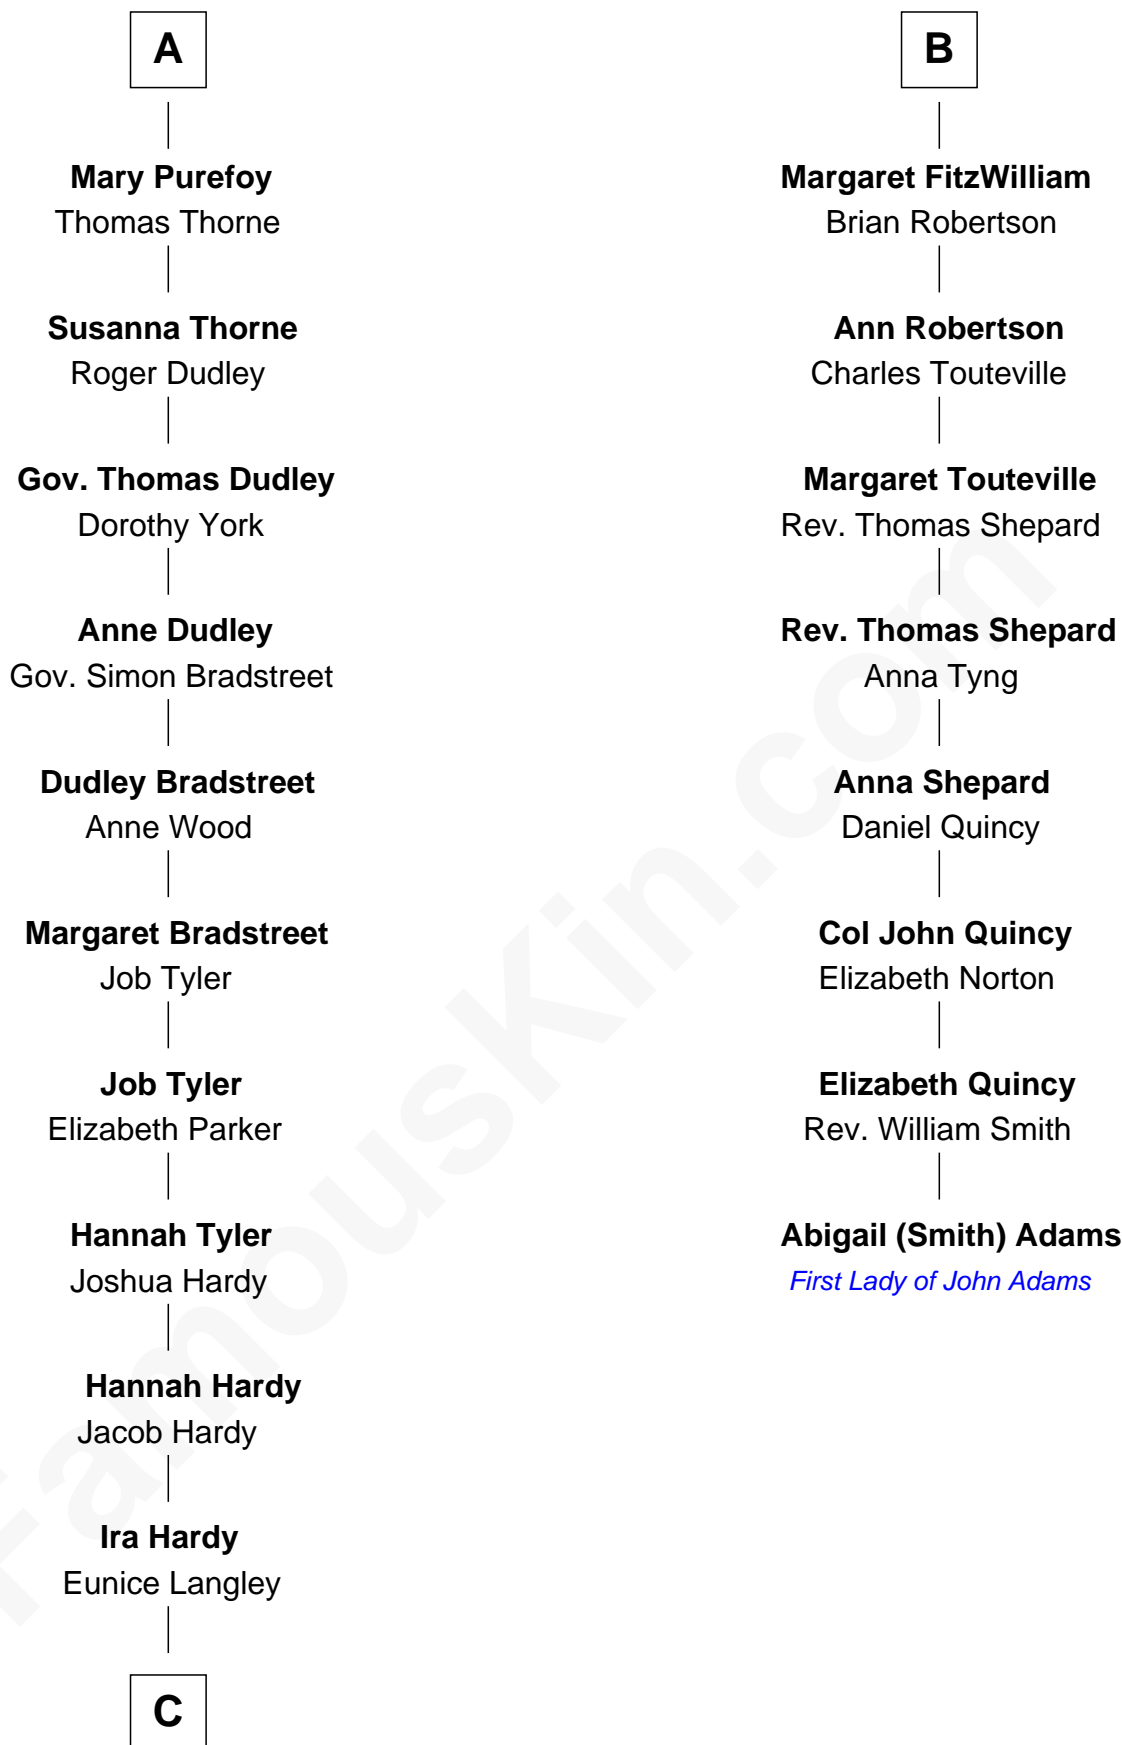

FamousKin.com Relationship Chart of

James Taylor

Singer-Songwriter

14th cousin 7 times removed of

Abigail (Smith) Adams

First Lady of President John Adams

Sir John Marmion

Maud de Furnival

C

—
Lovercia L. Hardy

Willard Knox

—
Fred Charles Knox

Ruth Elizabeth Collins

—
Ella Angelique Knox

Henry Herman Woodard

—
Gertrude Arline Woodard

Dr. Isaac Montrose Taylor

—
James Taylor

Singer-Songwriter

FamousKin.com