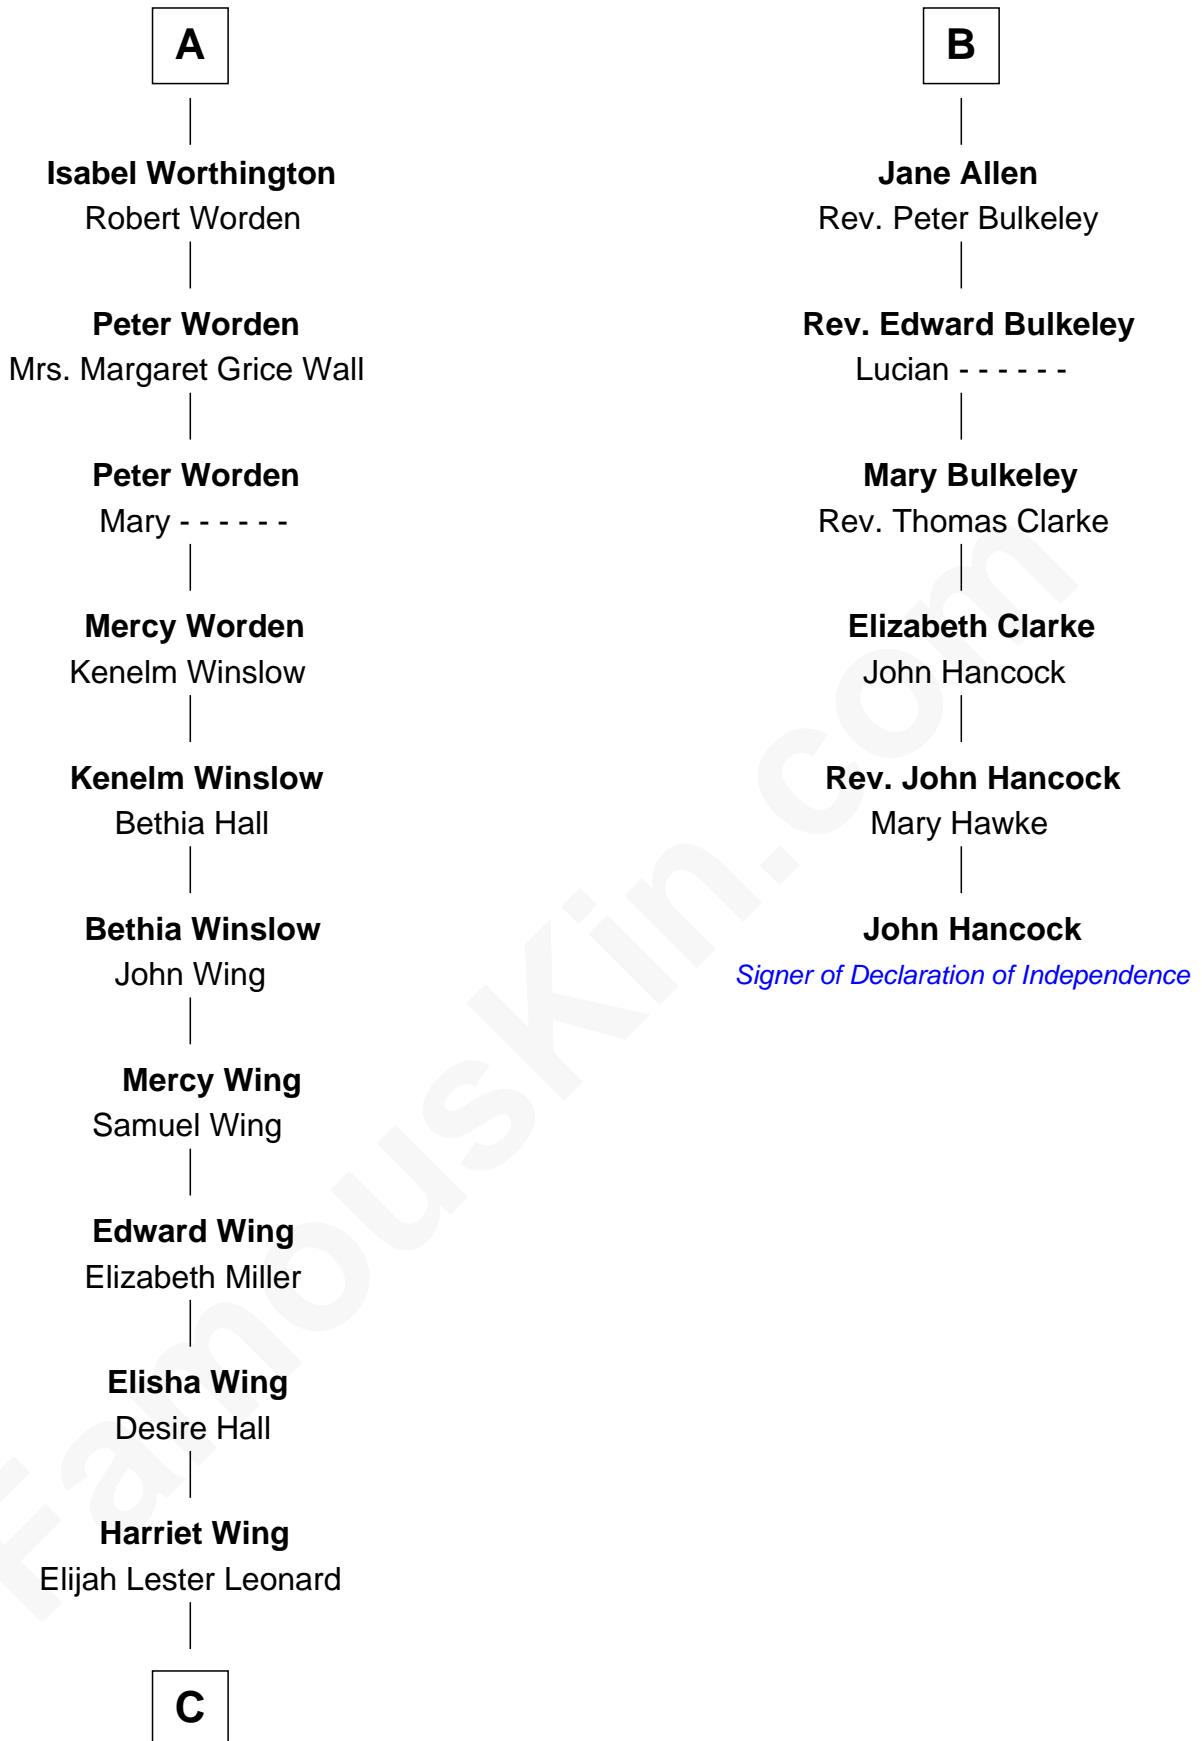

FamousKin.com Relationship Chart of

James Taylor

Singer-Songwriter

12th cousin 9 times removed of

John Hancock

Signer of the Declaration of Independence

C

—
Granville Hall Leonard

Eliza Ann Buffum

—
Emily Roxanna Leonard

Stanford Lyman Haynes

—
Theodosia Haynes

Alexander Taylor

—
Dr. Isaac Montrose Taylor

Gertrude Arline Woodard

—
James Taylor