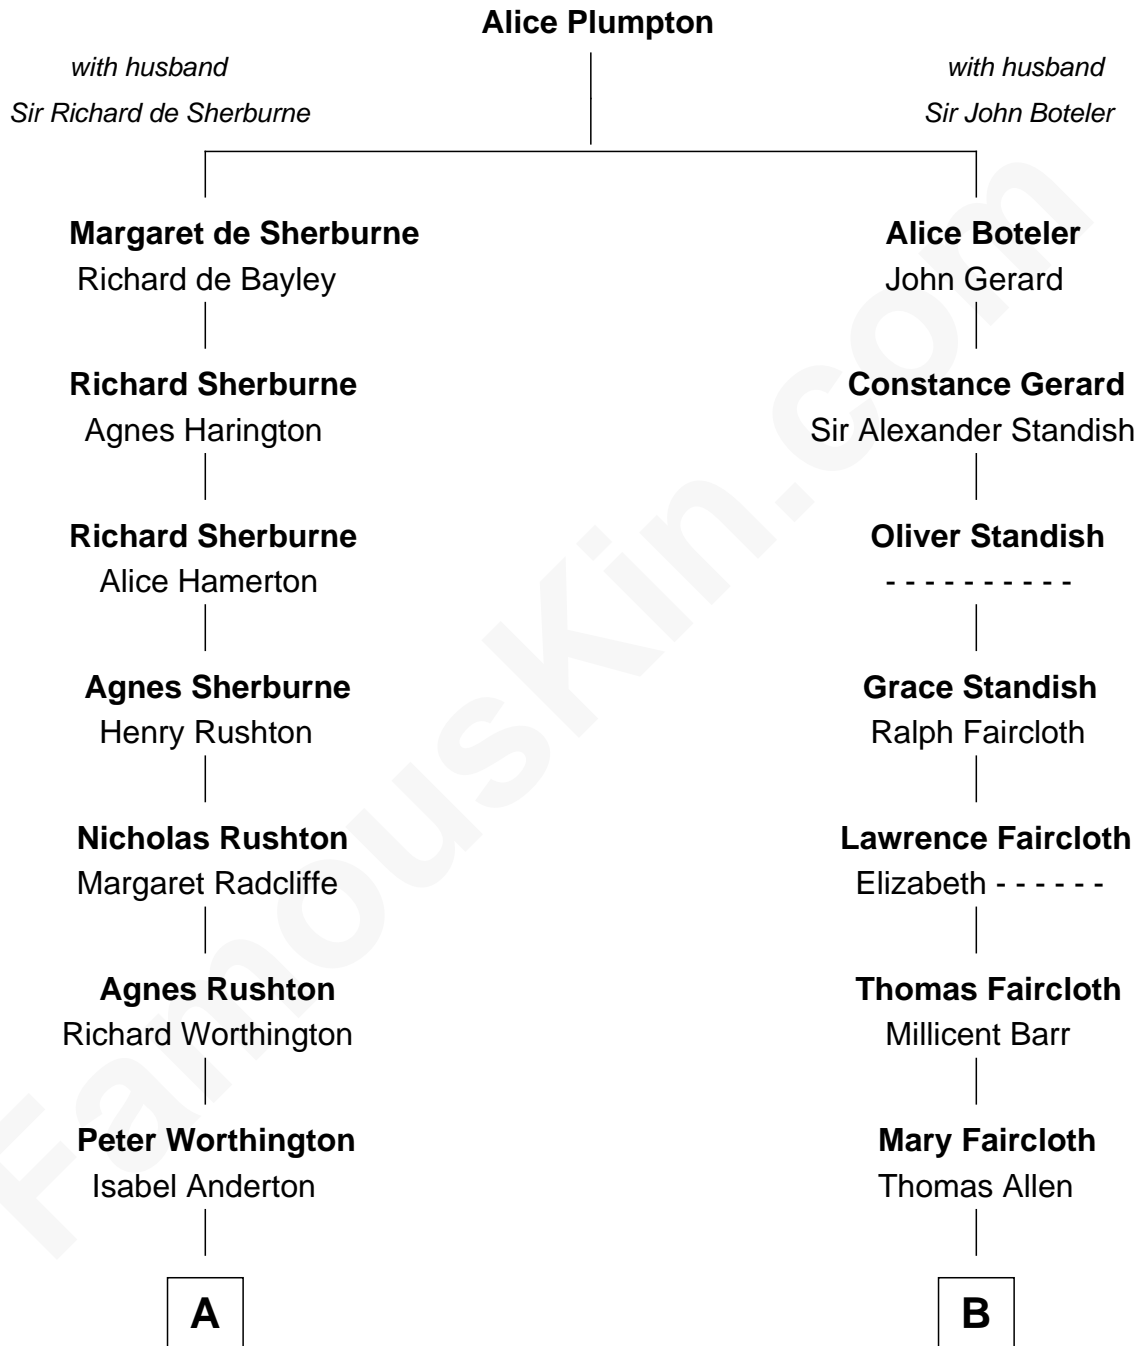

FamousKin.com Relationship Chart of

James Taylor

Singer-Songwriter

12th cousin 9 times removed of

John Hancock

Signer of the Declaration of Independence

C

—
Granville Hall Leonard

Eliza Ann Buffum

—
Emily Roxanna Leonard

Stanford Lyman Haynes

—
Theodosia Haynes

Alexander Taylor

—
Dr. Isaac Montrose Taylor

Gertrude Arline Woodard

—
James Taylor