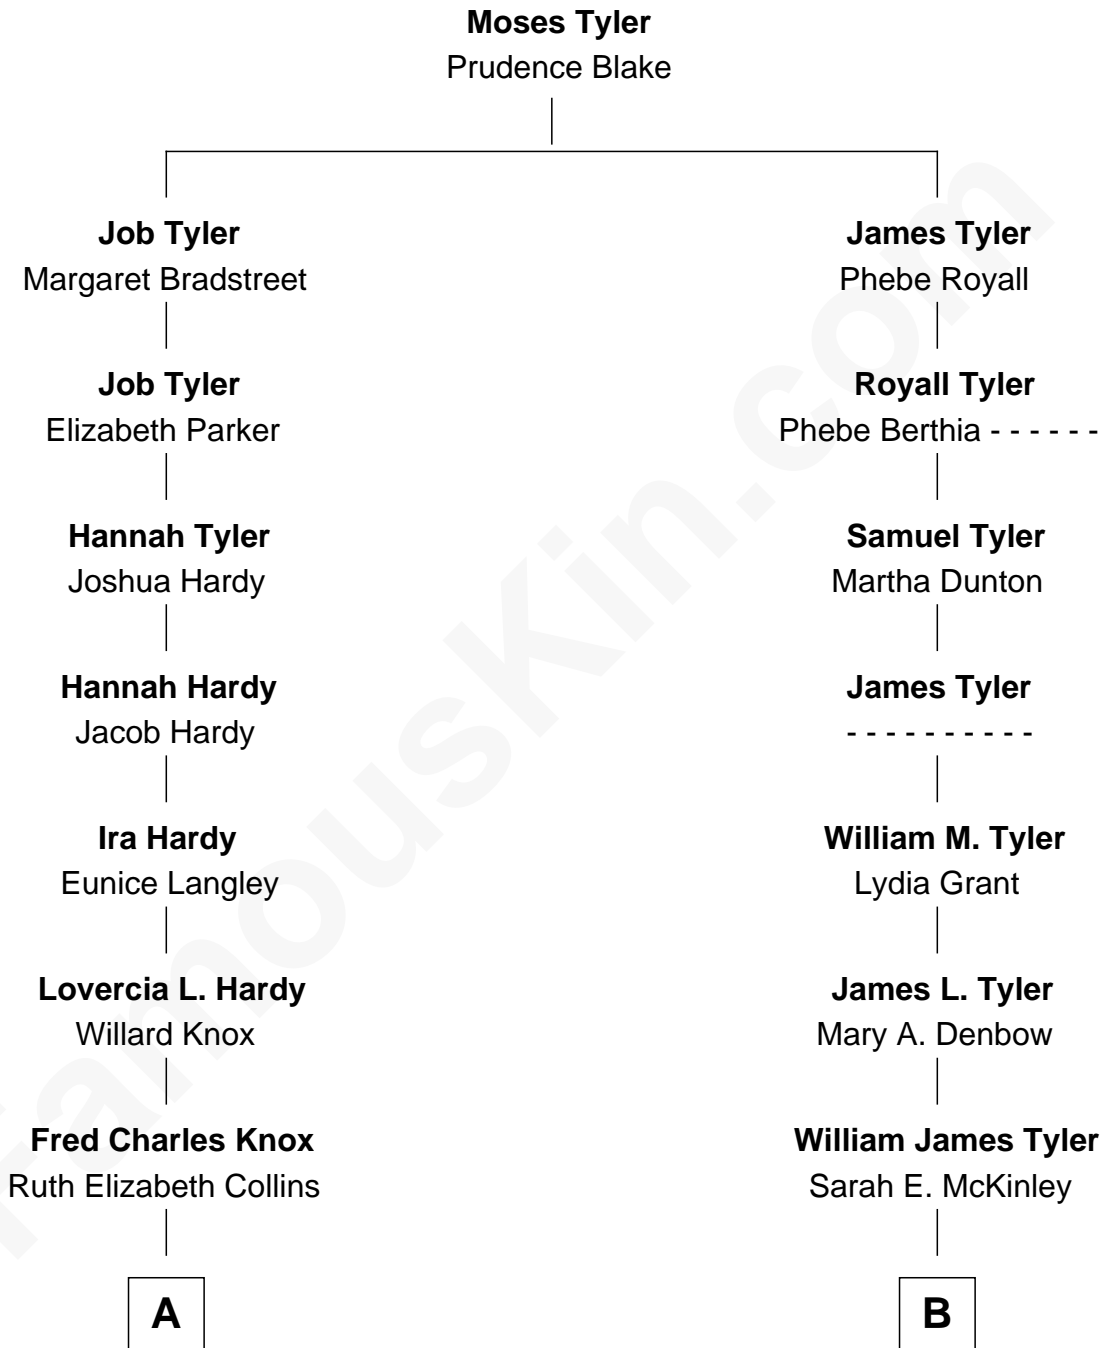

FamousKin.com Relationship Chart of

James Taylor

Singer-Songwriter

9th cousin 1 time removed of

Hannah (Davis) Jeter

Sports Illustrated Swimsuit Cover Model

A

Ella Angelique Knox
Henry Herman Woodard

Gertrude Arline Woodard
Dr. Isaac Montrose Taylor

James Taylor
Singer-Songwriter

B

James Andrew Tyler
Eunice Louisa Baker

Esther M. Tyler
Howard Wesley Behm

Deborah L. Behm
Conn Jay Davis

Hannah (Davis) Jeter
American Fashion Model