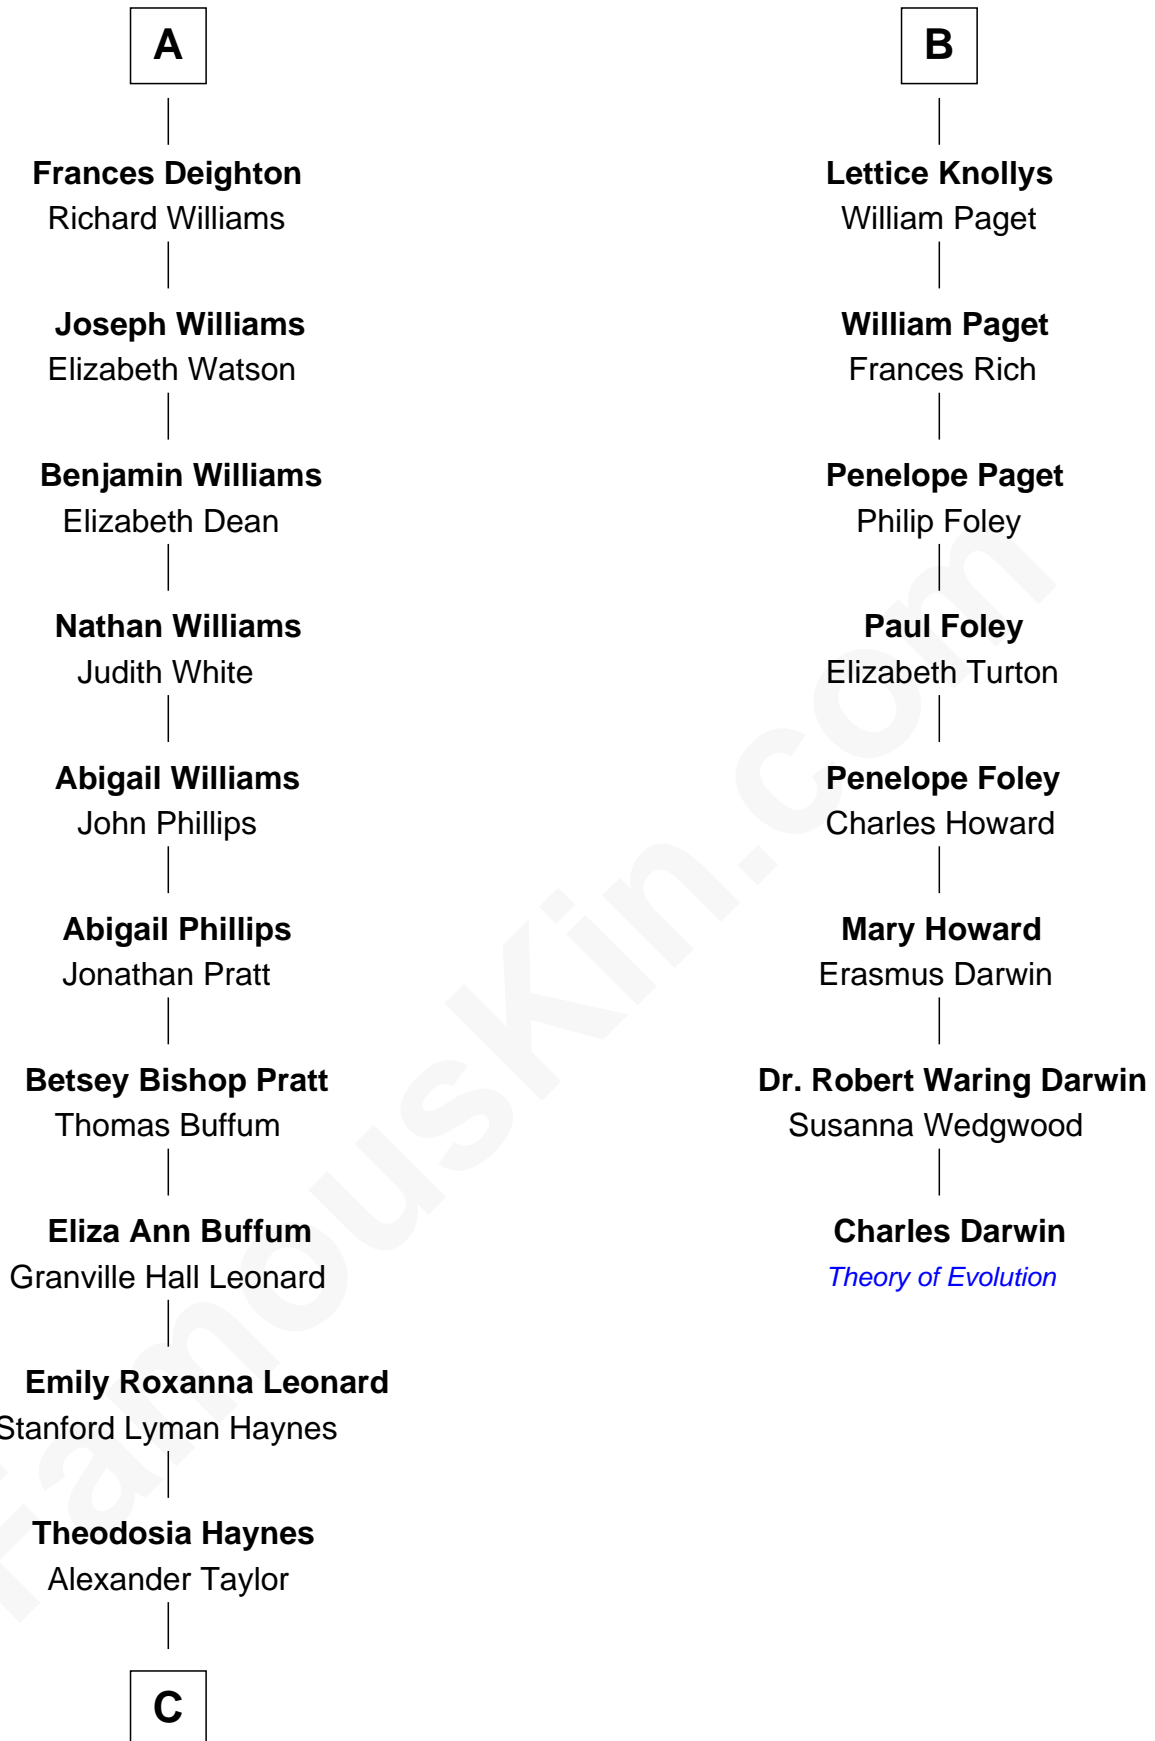

FamousKin.com Relationship Chart of

James Taylor

Singer-Songwriter

14th cousin 4 times removed of

Charles Darwin

Theory of Evolution

Katherine Pabenham

with husband
Sir Thomas Aylesbury

with husband
Sir William Cheney

Eleanor Aylesbury
Sir Humphrey Stafford

Sir Laurence Cheney
Elizabeth Cokayne

Elizabeth Stafford
Sir Richard de Beauchamp

Elizabeth Cheney
Sir Frederick Tilney

Anne de Beauchamp
Sir Richard Lygon

Elizabeth Tilney
Sir Thomas Howard

Sir Richard Lygon
Margaret Greville

Elizabeth Howard
Thomas Boleyn

Henry Lygon
Elizabeth Berkeley

Mary Boleyn
Sir William Carey

Elizabeth Lygon
Edward Bassett

Catherine Carey
Sir Francis Knollys

Jane Bassett
John Deighton

Henry Knollys
Margaret Cave

A

B

C

—
Dr. Isaac Montrose Taylor

Gertrude Arline Woodard

—
James Taylor