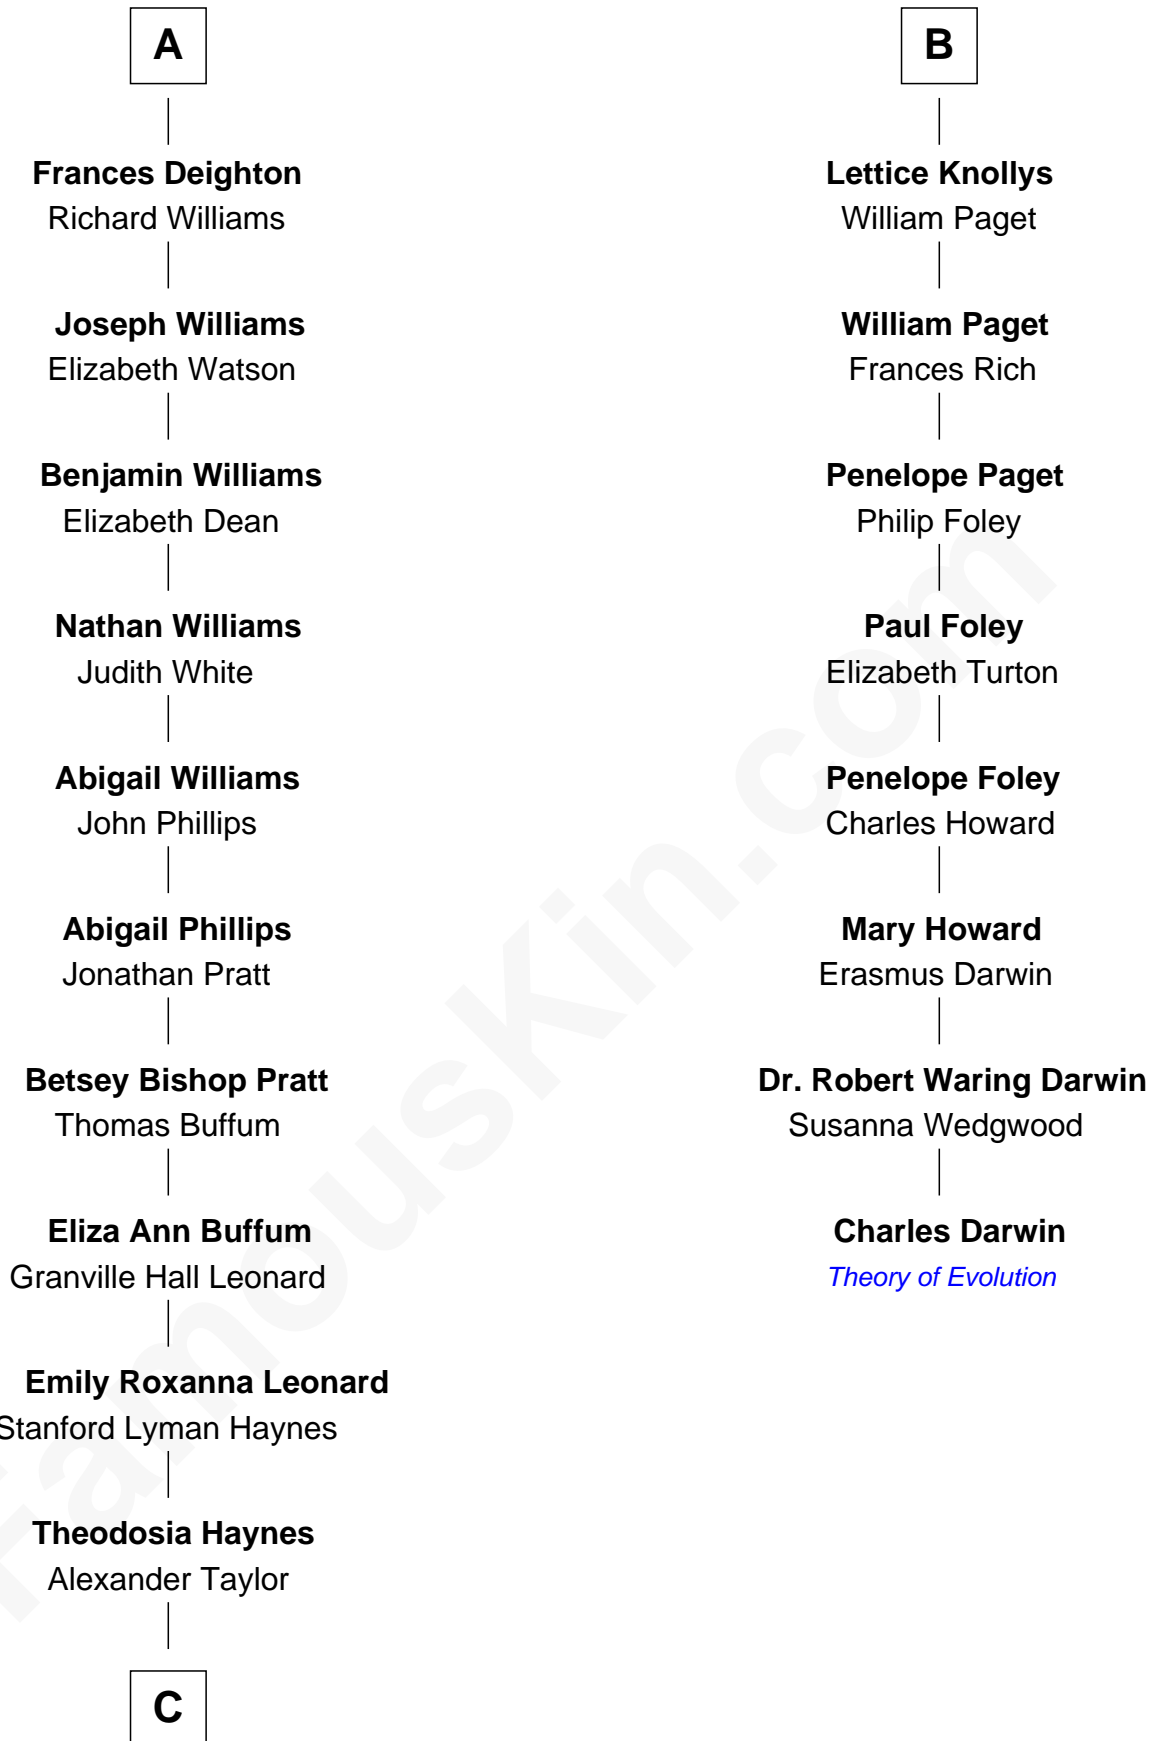

# FamousKin.com Relationship Chart of

**James Taylor**

*Singer-Songwriter*

14th cousin 4 times removed of

**Charles Darwin**

*Theory of Evolution*

**Sir Thomas Mowbray**

Elizabeth Fitzalan

**Isabel Mowbray**  
Sir James Berkeley

**Maurice Berkeley**  
Isabel Mead

**Anne Berkeley**  
Sir William Dennis

**Isabel Dennis**  
Sir John Berkeley

**Elizabeth Berkeley**  
Henry Lygon

**Elizabeth Lygon**  
Edward Bassett

**Jane Bassett**  
John Deighton

**A**

**Margaret Mowbray**  
Sir Robert Howard

**Sir John Howard**  
Katherine Moleyns

**Sir Thomas Howard**  
Elizabeth Tilney

**Elizabeth Howard**  
Thomas Boleyn

**Mary Boleyn**  
Sir William Carey

**Catherine Carey**  
Sir Francis Knollys

**Henry Knollys**  
Margaret Cave

**B**

**C**

—  
**Dr. Isaac Montrose Taylor**

Gertrude Arline Woodard

—  
**James Taylor**

*Singer-Songwriter*