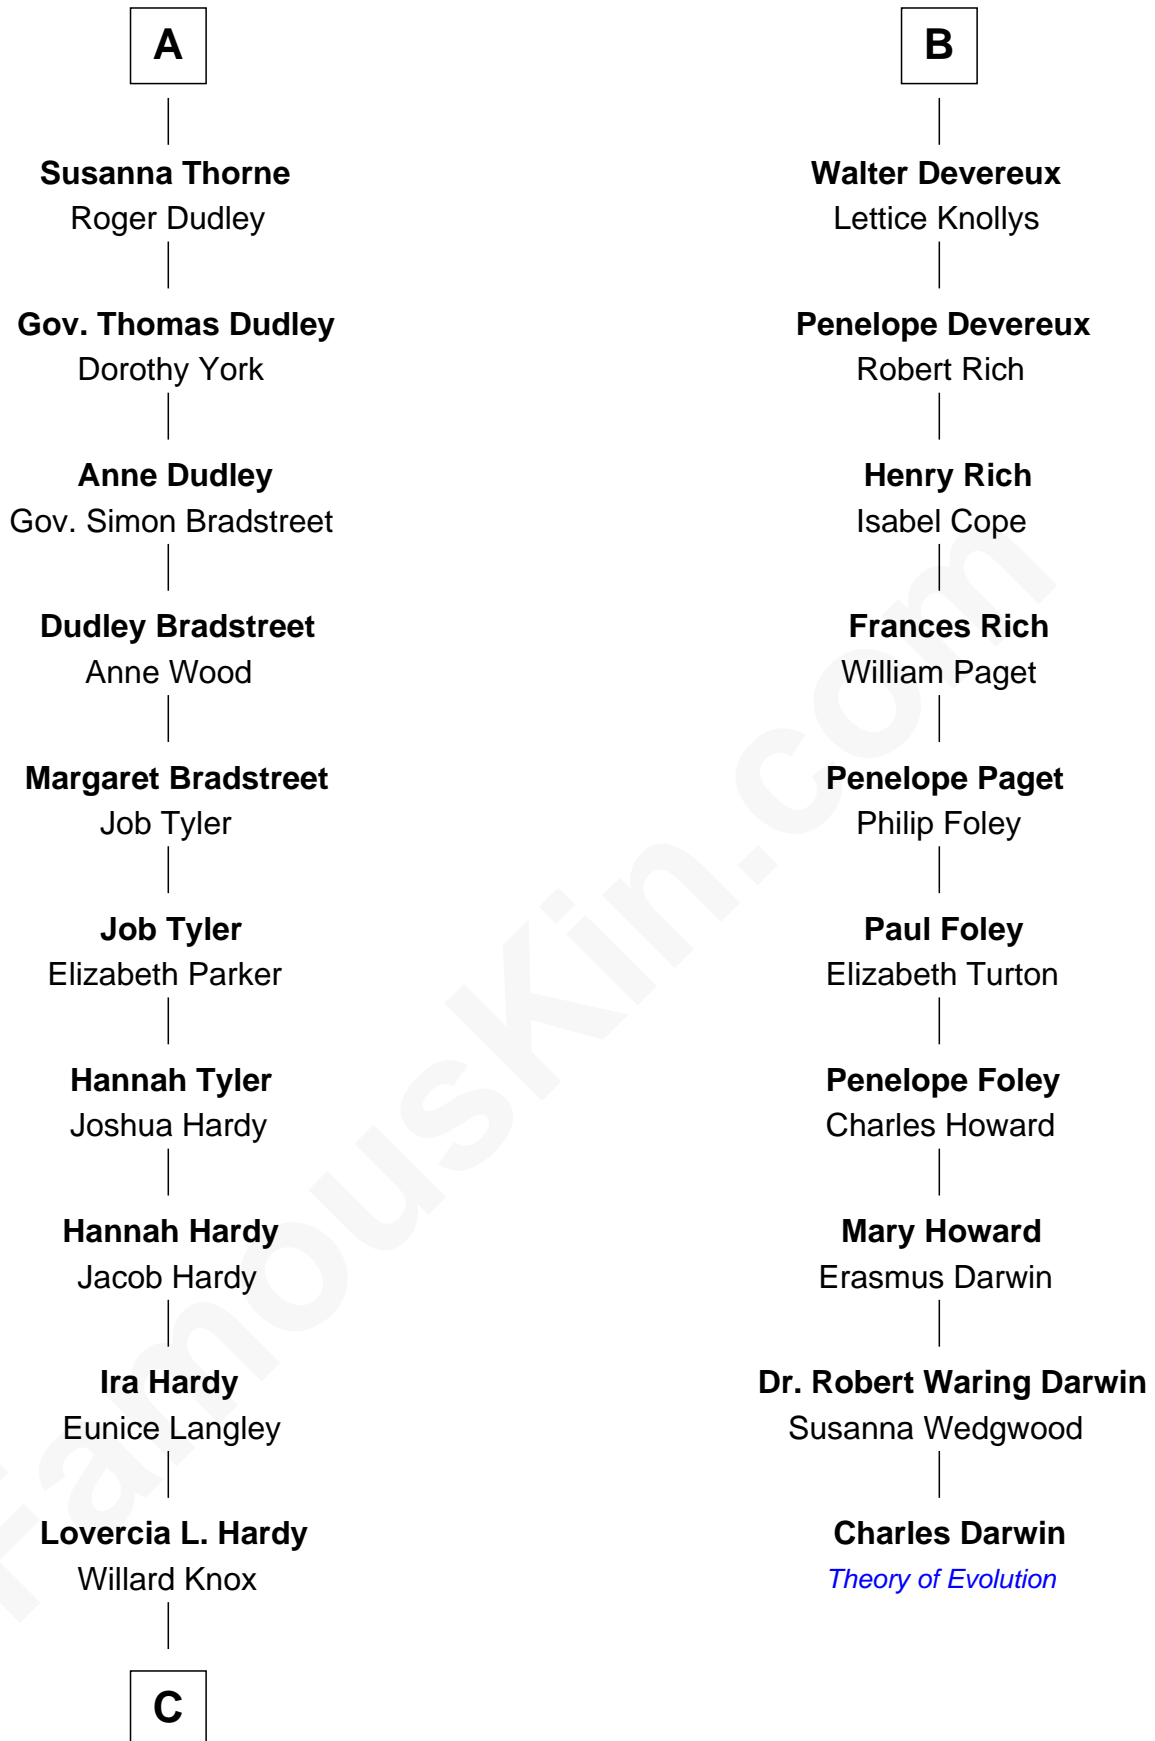

FamousKin.com Relationship Chart of

James Taylor

Singer-Songwriter

16th cousin 4 times removed of

Charles Darwin

Theory of Evolution

Sir John Grey

with wife
Avice Marmion

Mary Purefoy
Thomas Thorne

A

Sir John de Grey
Maud - - - - -

Maud Grey
Sir Ralph Hastings

Sir Leonard Hastings
Alice Camoys

Sir William Hastings
Katherine Neville

Sir Edward Hastings
Mary Hungerford

Sir George Hastings
Anne Stafford

Dorothy Hastings
Sir Richard Devereux

B

C

—
Fred Charles Knox
Ruth Elizabeth Collins

—
Ella Angelique Knox
Henry Herman Woodard

—
Gertrude Arline Woodard
Dr. Isaac Montrose Taylor

—
James Taylor
Singer-Songwriter