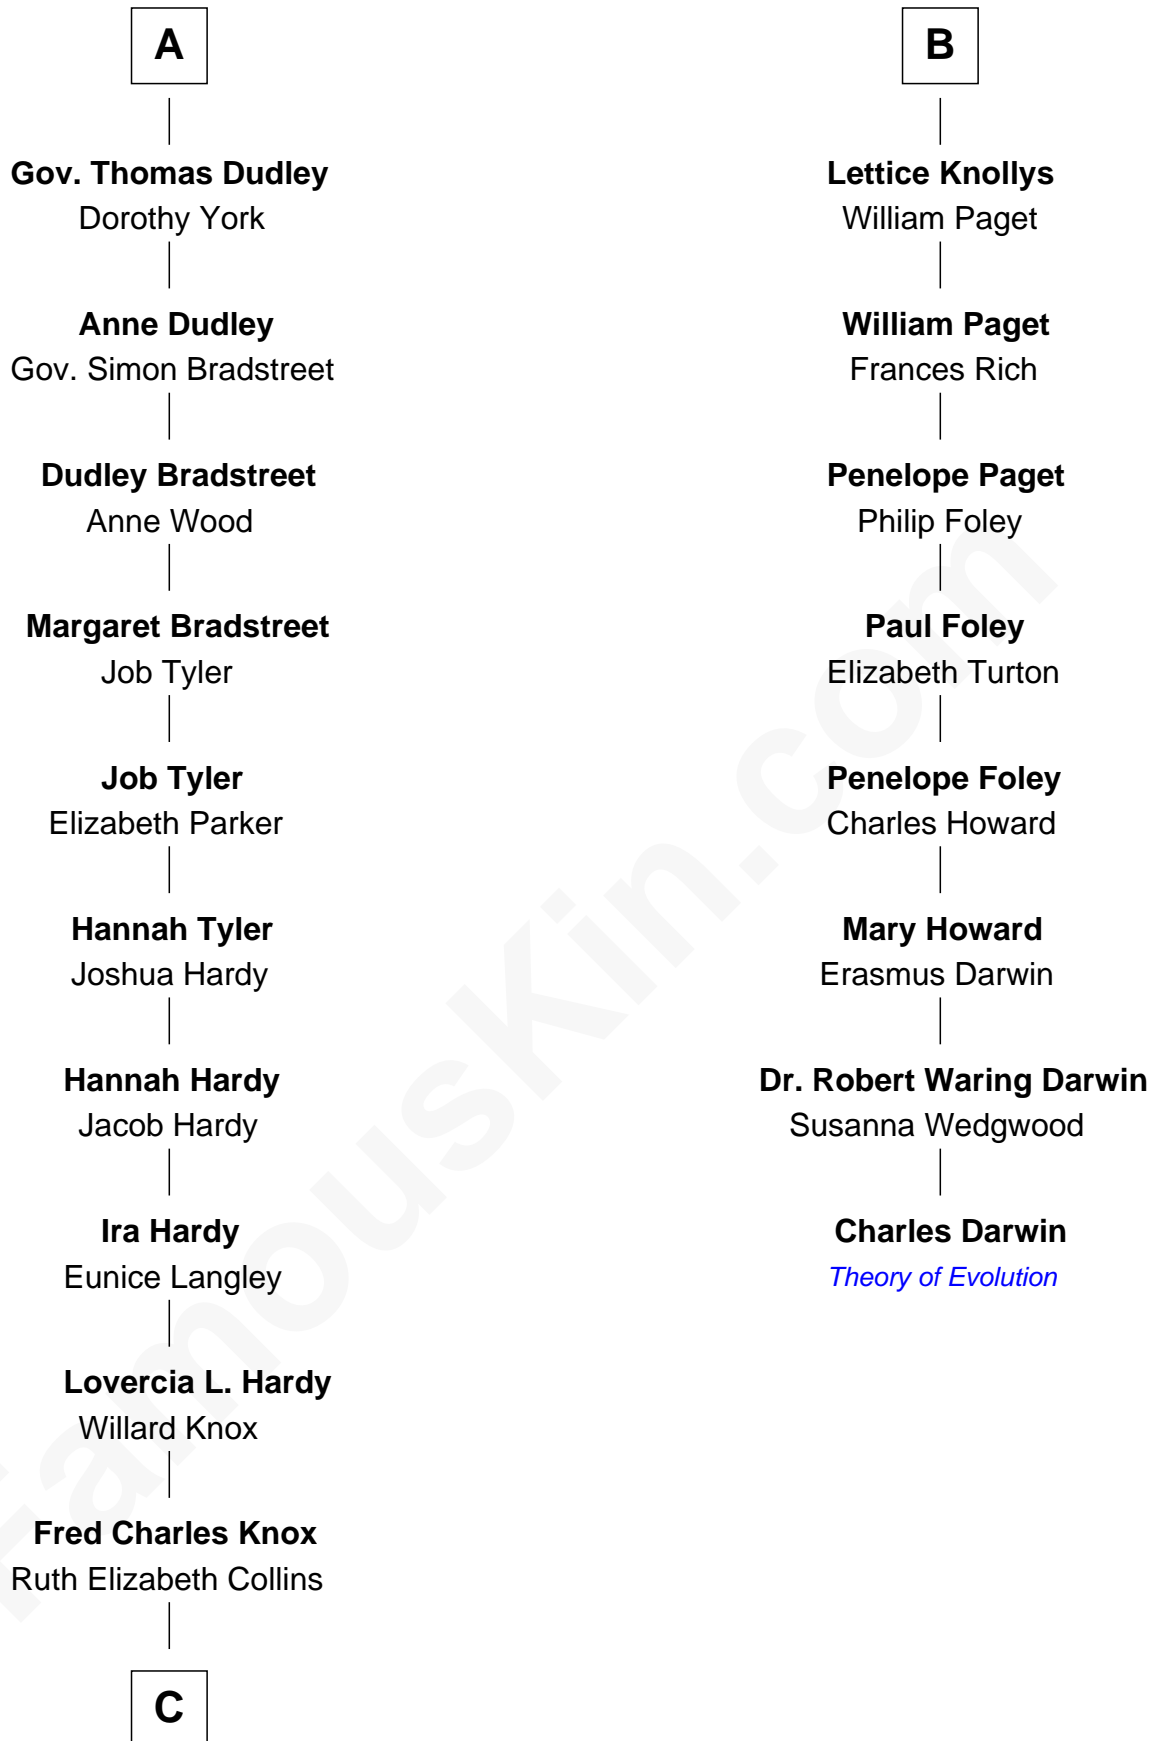

# FamousKin.com Relationship Chart of

**James Taylor**

*Singer-Songwriter*

14th cousin 5 times removed of

**Charles Darwin**

*Theory of Evolution*

**Sir Thomas de Holand**

Alice Fitzalan

**C**

**Ella Angelique Knox**  
Henry Herman Woodard

**Gertrude Arline Woodard**  
Dr. Isaac Montrose Taylor

**James Taylor**  
*Singer-Songwriter*

FamousKin.com