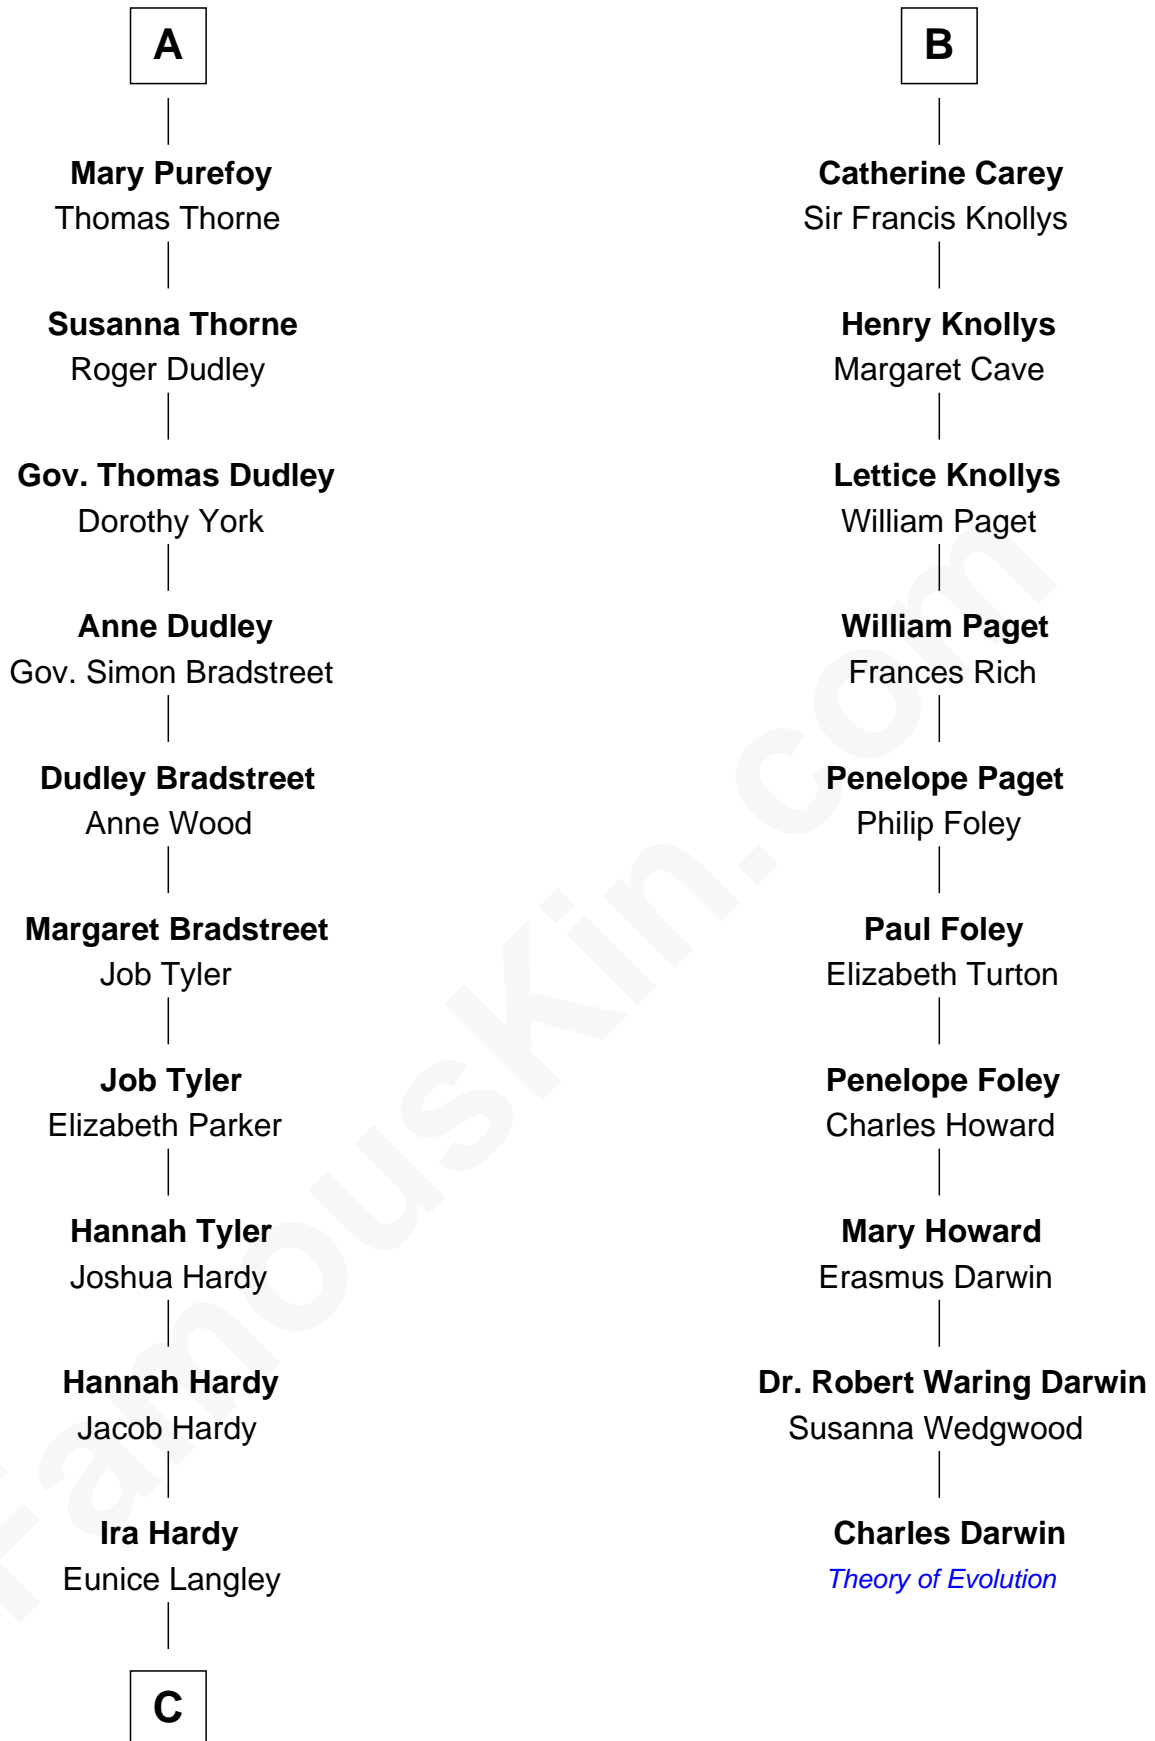

# FamousKin.com Relationship Chart of

**James Taylor**

*Singer-Songwriter*

16th cousin 5 times removed of

**Charles Darwin**

*Theory of Evolution*

**Sir John Howard**

Alice de Bois

**Edward Purefoy**  
Anne Fettiplace

**A**

**Sir Robert Howard**  
Margaret de Scales

**Sir John Howard**  
Alice Tendring

**Sir Robert Howard**  
Margaret Mowbray

**Sir John Howard**  
Katherine Moleyns

**Sir Thomas Howard**  
Elizabeth Tilney

**Elizabeth Howard**  
Thomas Boleyn

**Mary Boleyn**  
Sir William Carey

**B**

**C**

—  
**Lovercia L. Hardy**

Willard Knox

—  
**Fred Charles Knox**

Ruth Elizabeth Collins

—  
**Ella Angelique Knox**

Henry Herman Woodard

—  
**Gertrude Arline Woodard**

Dr. Isaac Montrose Taylor

—  
**James Taylor**

*Singer-Songwriter*

FamousKin.com