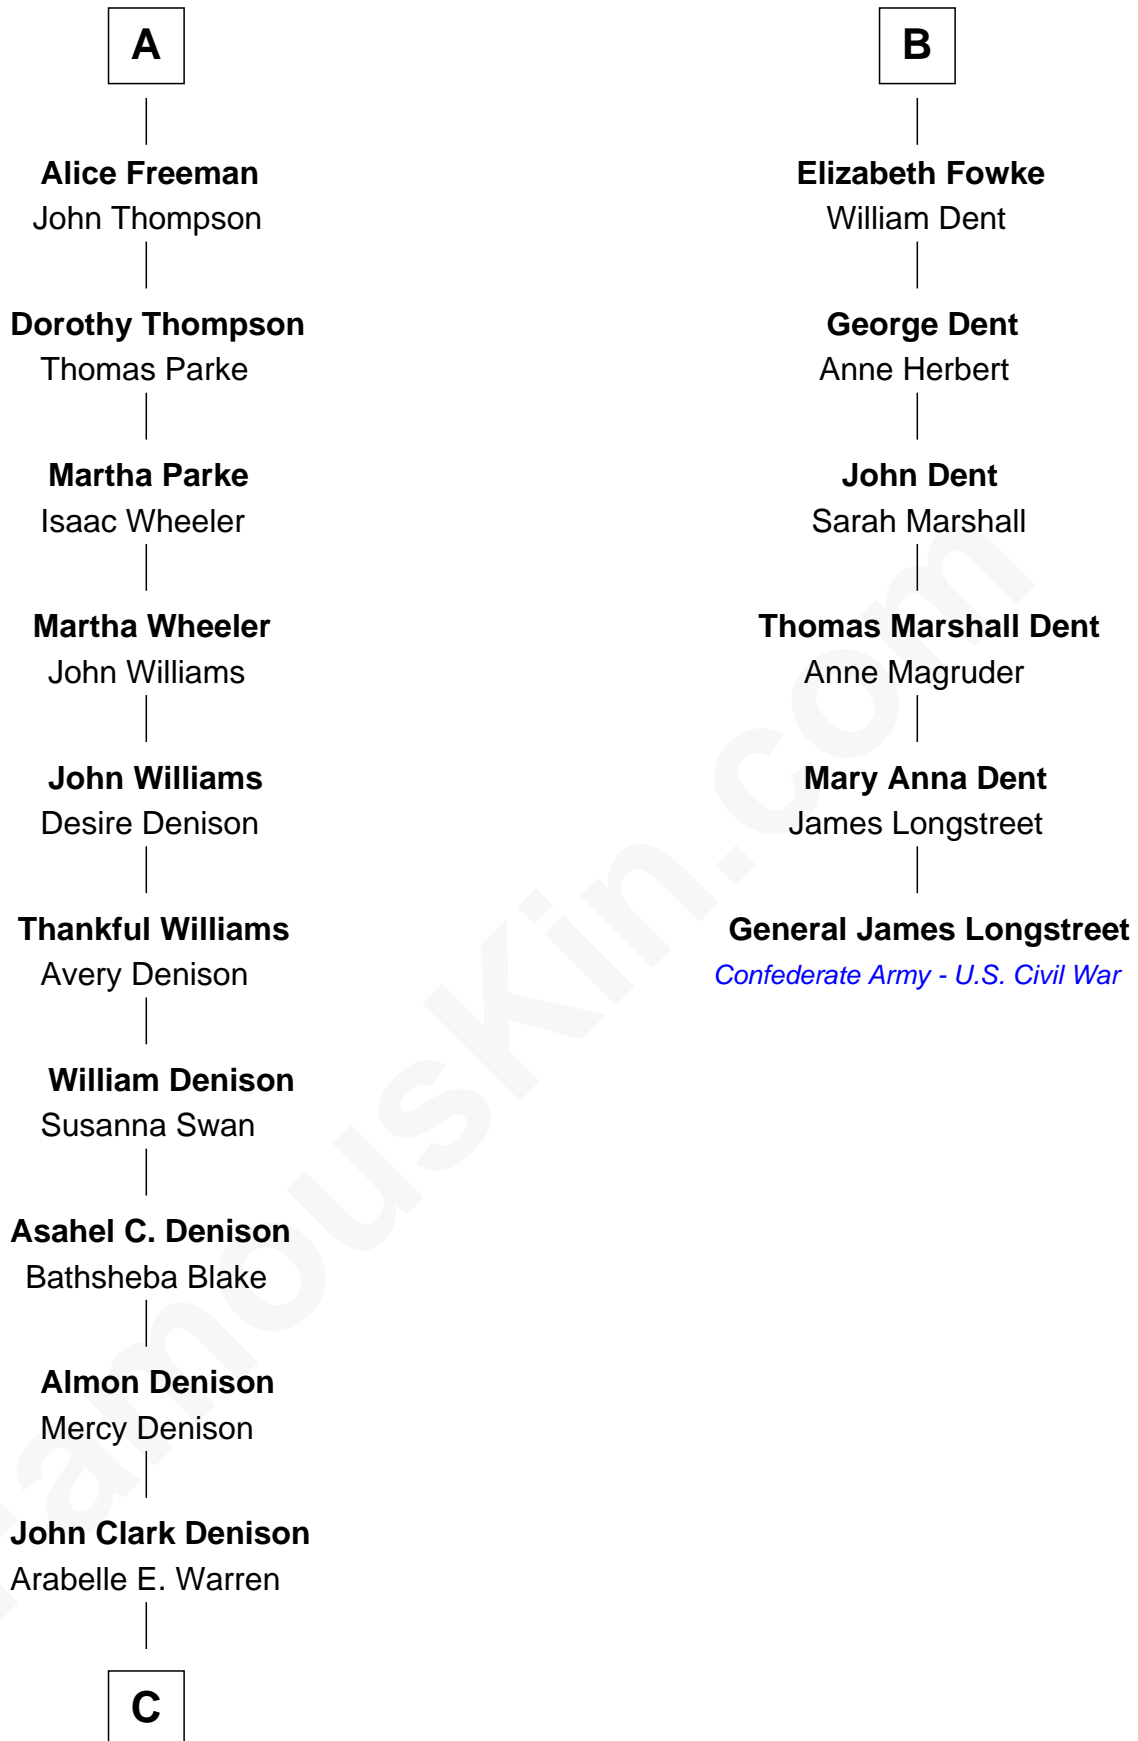

FamousKin.com Relationship Chart of

James Taylor

Singer-Songwriter

12th cousin 8 times removed of

General James Longstreet

Confederate Army - U.S. Civil War

C

—
Etta M. Denison

Henry Woodard

—
Henry Herman Woodard

Ella Angelique Knox

—
Gertrude Arline Woodard

Dr. Isaac Montrose Taylor

—
James Taylor

Singer-Songwriter

FamousKin.com