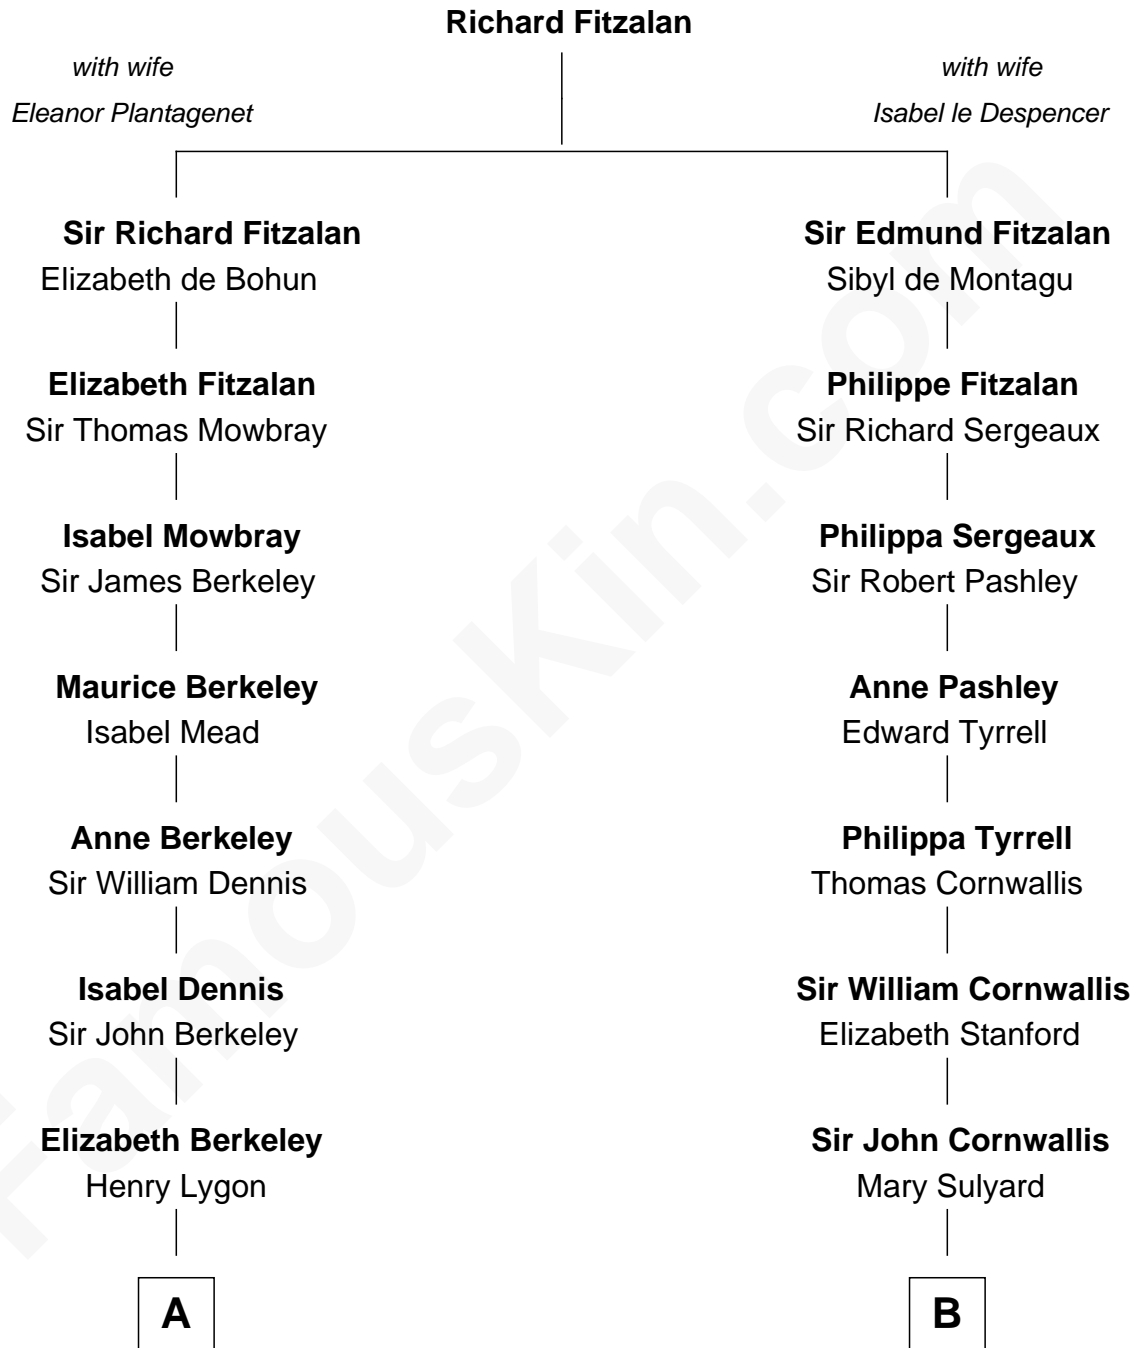

FamousKin.com

Relationship Chart of

James Taylor

Singer-Songwriter

17th cousin 3 times removed of

General James Longstreet

Confederate Army - U.S. Civil War

C

—
Emily Roxanna Leonard

Stanford Lyman Haynes

—
Theodosia Haynes

Alexander Taylor

—
Dr. Isaac Montrose Taylor

Gertrude Arline Woodard

—
James Taylor

Singer-Songwriter