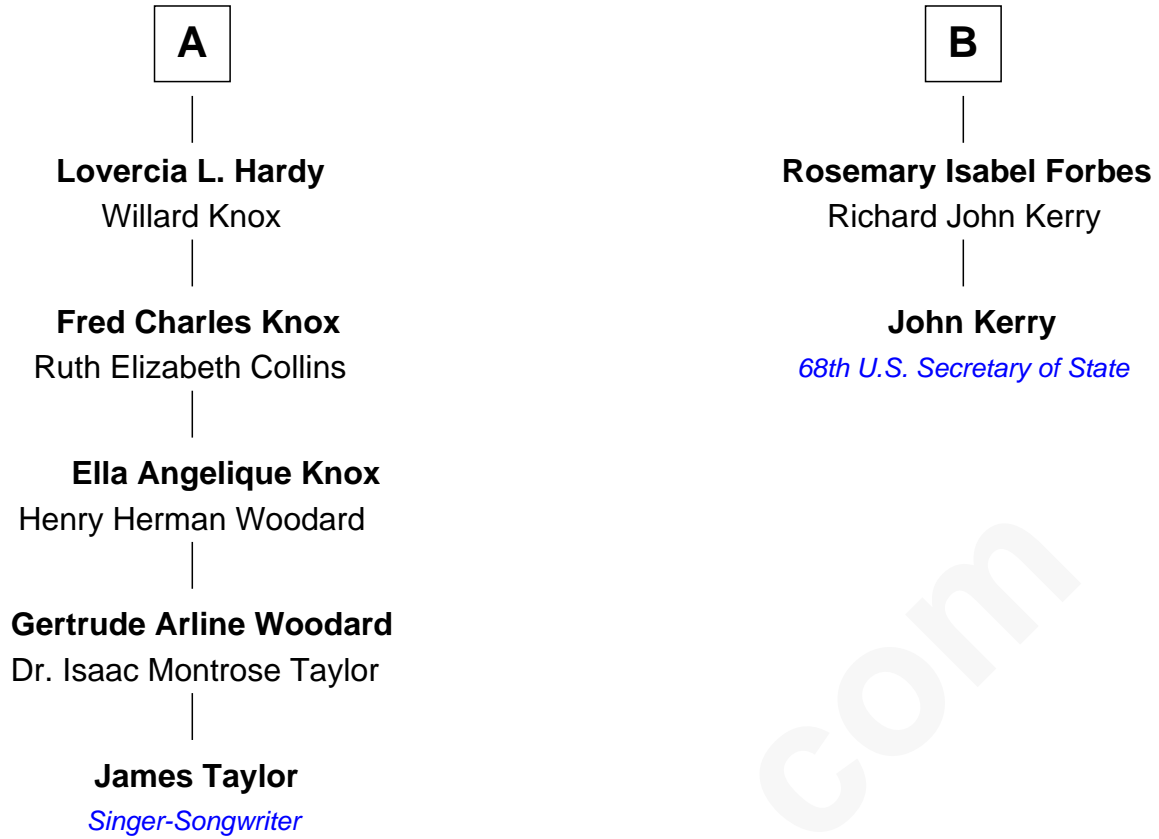

FamousKin.com Relationship Chart of

James Taylor

Singer-Songwriter

8th cousin 3 times removed of

John Kerry

68th U.S. Secretary of State

Gov. Thomas Dudley

*with wife
Dorothy York*

*with wife
Katherine Deighton*

Anne Dudley
Gov. Simon Bradstreet

Gov. Joseph Dudley
Rebecca Tyng

Dudley Bradstreet
Anne Wood

Anne Dudley
John Winthrop

Margaret Bradstreet
Job Tyler

John Still Winthrop
Jane Borland

Job Tyler
Elizabeth Parker

Thomas Lindall Winthrop
Elizabeth Bowdoin Temple

Hannah Tyler
Joshua Hardy

Robert Charles Winthrop
Elizabeth Cabot Blanchard

Hannah Hardy
Jacob Hardy

Robert Charles Winthrop
Elizabeth Mason

Ira Hardy
Eunice Langley

Margaret Tyndal Winthrop
James Grant Forbes

A

B

FamousKin.com