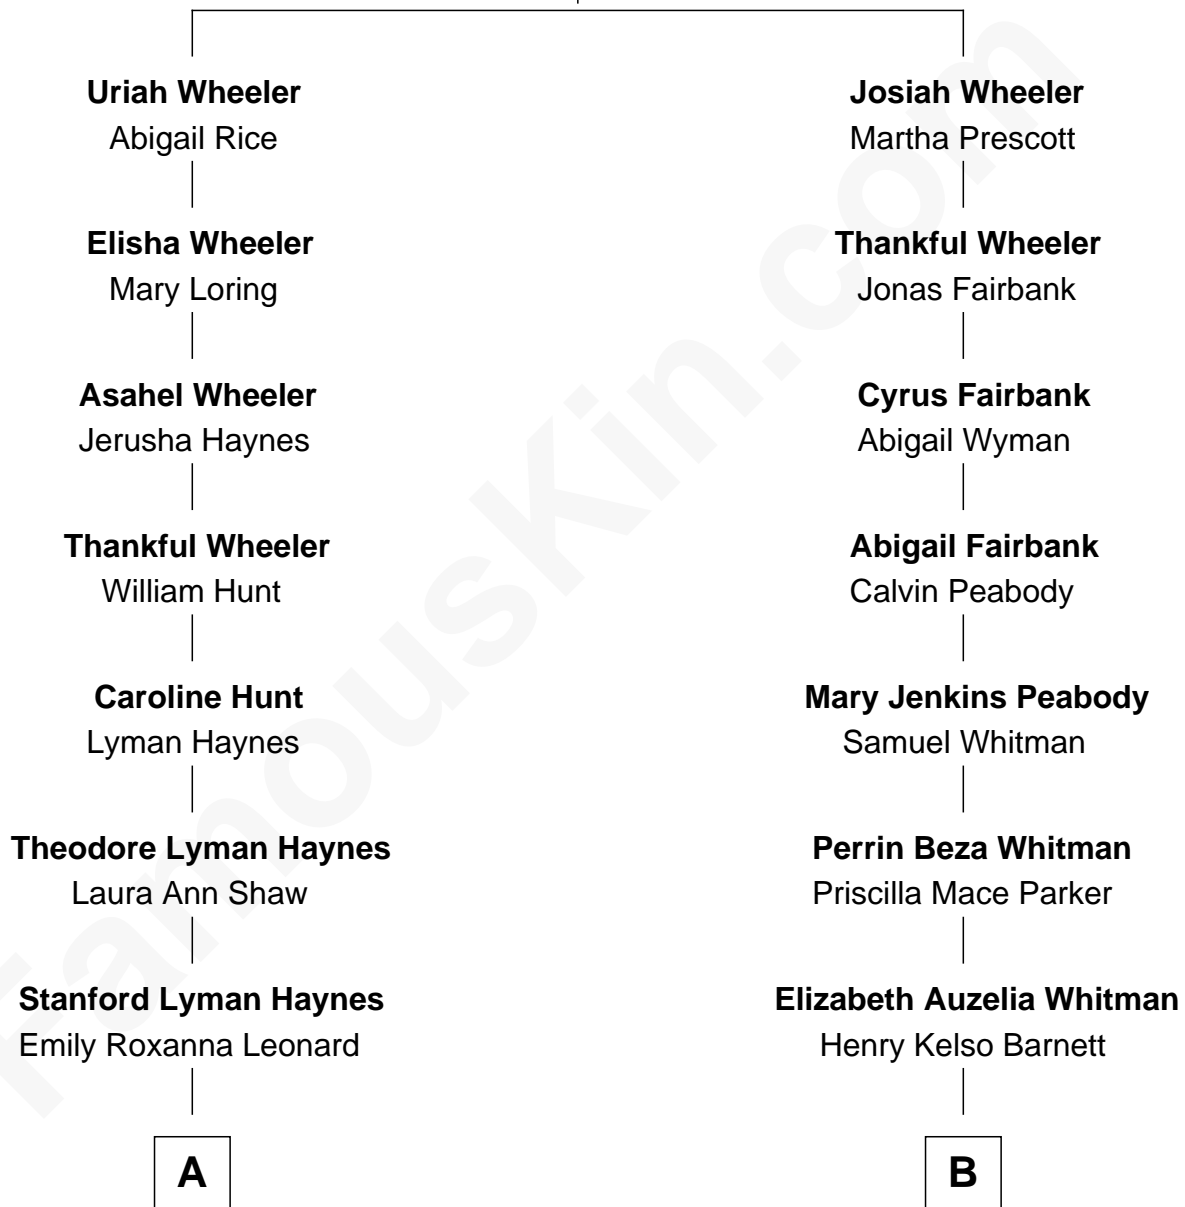

FamousKin.com Relationship Chart of

James Taylor
Singer-Songwriter

9th cousin of

Grace Slick
Singer, Songwriter - Jefferson Airplane

Obadiah Wheeler
Elizabeth White

FamousKin.com