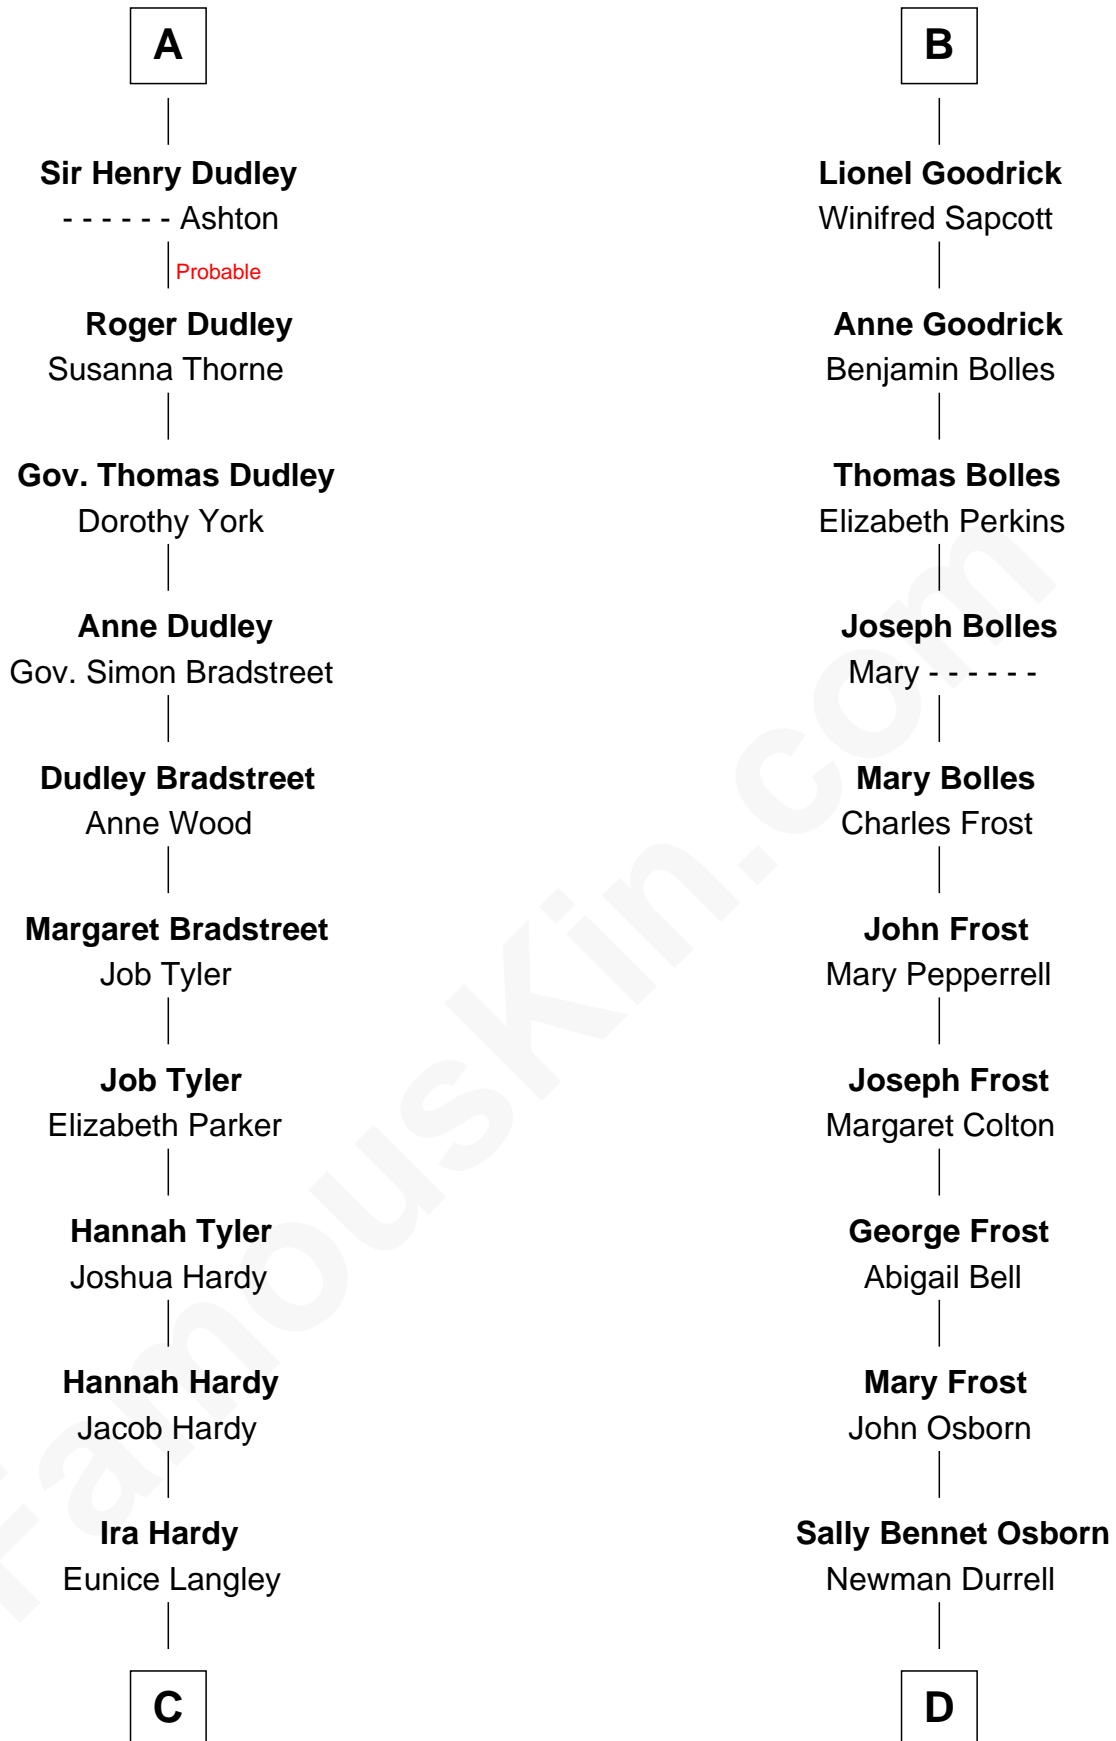

FamousKin.com Relationship Chart of

James Taylor

Singer-Songwriter

20th cousin 1 time removed of

Lucille Ball

TV Actress - "I Love Lucy"

Sir William de Ros
Margery de Badlesmere

Thomas de Ros
Beatrice de Stafford

Margaret de Ros
Sir Reynold Grey

Margaret Grey
Sir William Bonville

William Bonville
Elizabeth Harington

William Bonville
Katherine Neville

Cecily Bonville
Thomas Grey

Cecily Grey
Sir John Sutton

A

Maud de Roos
John de Welles

John de Welles
Eleanor de Mowbray

Eudo de Welles
Maud de Greystoke

Sir Lionel de Welles
Joan de Waterton

Margaret de Welles
Sir Thomas Dymoke

Sir Lionel Dymoke
Joanna Griffith

Anne Dymoke
John Goodrick

B

C

Lovercia L. Hardy

Willard Knox

Fred Charles Knox

Ruth Elizabeth Collins

Ella Angelique Knox

Henry Herman Woodard

Gertrude Arline Woodard

Dr. Isaac Montrose Taylor