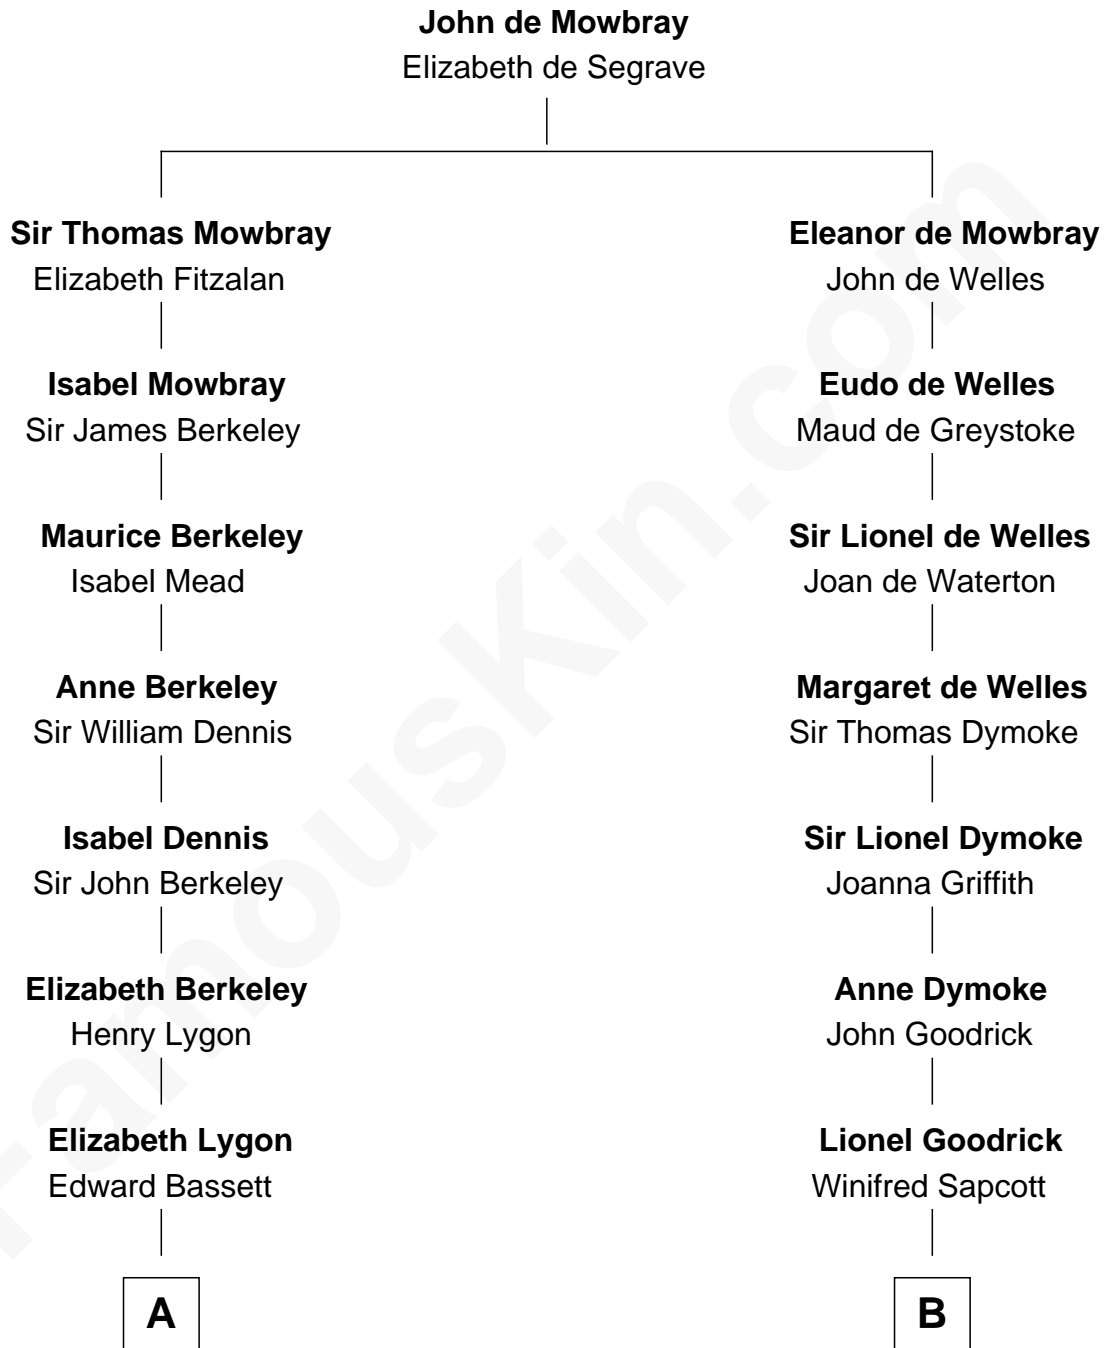

FamousKin.com Relationship Chart of

James Taylor
Singer-Songwriter

19th cousin of

Lucille Ball
TV Actress - "I Love Lucy"

C

Theodosia Haynes

Alexander Taylor

Dr. Isaac Montrose Taylor

Gertrude Arline Woodard

James Taylor

Singer-Songwriter

D

Nellie Rebecca Durrell

Jasper Clinton Ball

Henry Durrell Ball

Desiree Evelyn Hunt

Lucille Ball

TV Actress - "I Love Lucy"