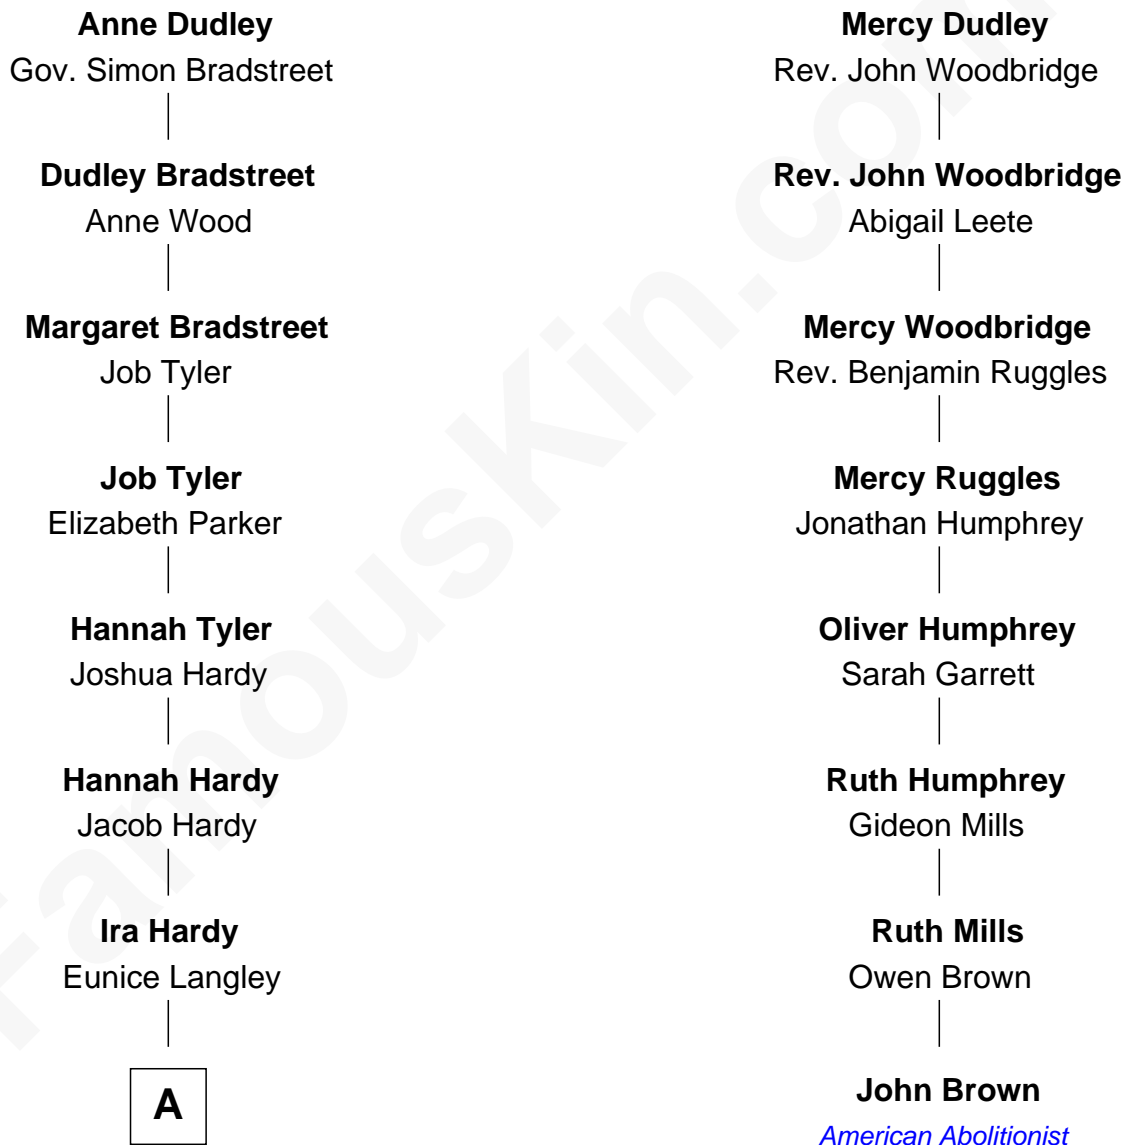

# FamousKin.com Relationship Chart of

**James Taylor**

*Singer-Songwriter*

7th cousin 4 times removed of

**John Brown**

*American Abolitionist*

**Gov. Thomas Dudley**

Dorothy York

**A**

—  
**Lovercia L. Hardy**

Willard Knox

—  
**Fred Charles Knox**

Ruth Elizabeth Collins

—  
**Ella Angelique Knox**

Henry Herman Woodard

—  
**Gertrude Arline Woodard**

Dr. Isaac Montrose Taylor

—  
**James Taylor**

*Singer-Songwriter*

FamousKin.com