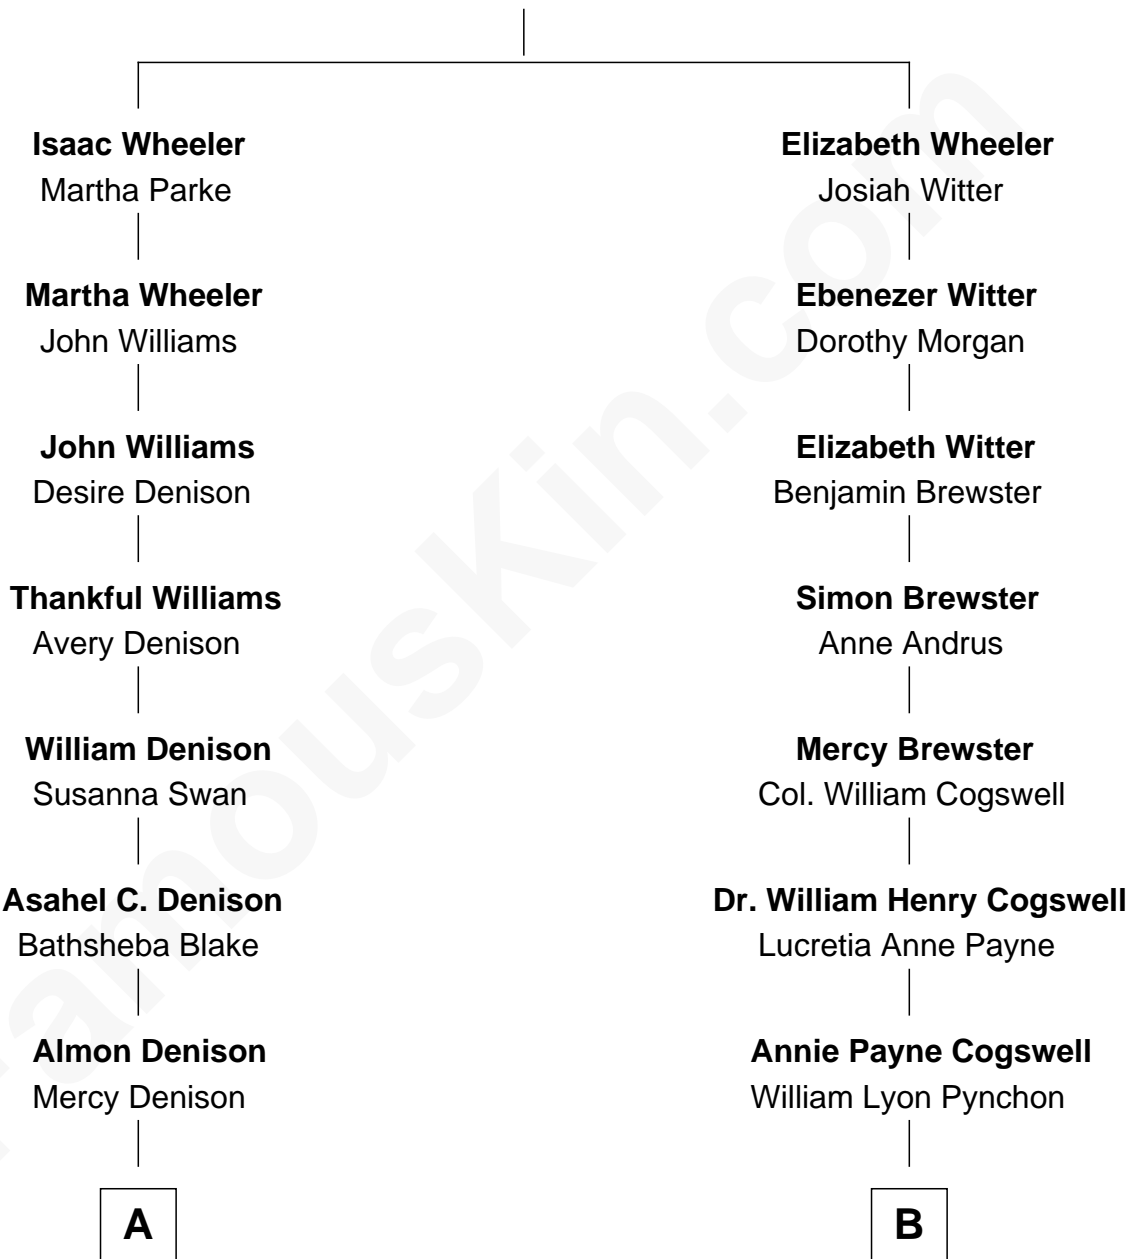

# FamousKin.com Relationship Chart of

**James Taylor**

*Singer-Songwriter*

9th cousin 2 times removed of

**Thomas Pynchon**

*American Novelist*

**Thomas Wheeler**

Mary - - - - -

**A**

**John Clark Denison**

Arabelle E. Warren

**Etta M. Denison**

Henry Woodard

**Henry Herman Woodard**

Ella Angelique Knox

**Gertrude Arline Woodard**

Dr. Isaac Montrose Taylor

**James Taylor**

*Singer-Songwriter*

**B**

**William Henry Chichele Pynchon**

Carrie Susan Moyses

**Thomas Ruggles Pynchon**

Catherine Frances Bennett