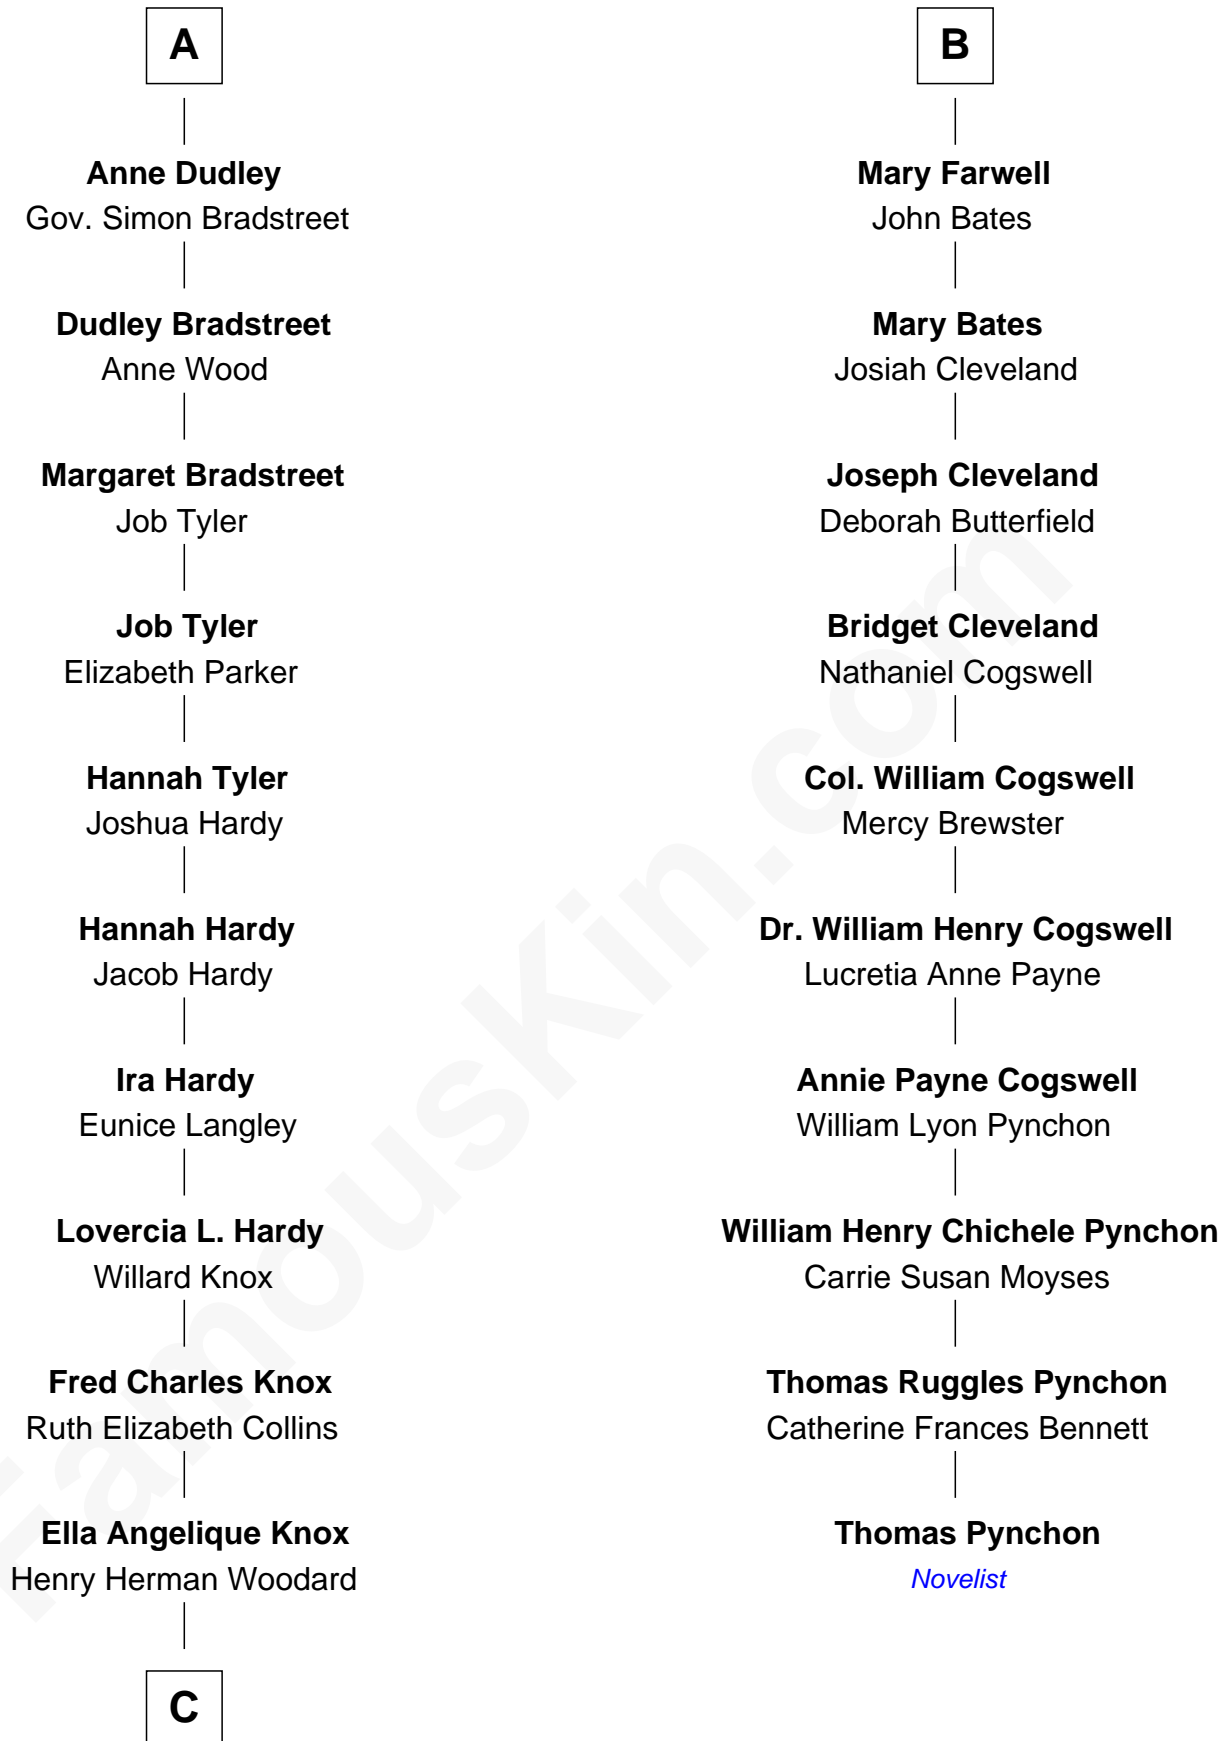

FamousKin.com Relationship Chart of

James Taylor

Singer-Songwriter

16th cousin 2 times removed of

Thomas Pynchon

American Novelist

Sir William Bonville

Margaret Grey

William Bonville
Elizabeth Harington

William Bonville
Katherine Neville

Cecily Bonville
Thomas Grey

Cecily Grey
Sir John Sutton

Sir Henry Dudley
----- Ashton

Probable

Roger Dudley
Susanna Thorne

Gov. Thomas Dudley
Dorothy York

A

Elizabeth Bonville
William Talboys

Sir Robert Talboys
Elizabeth Heron

Maud Talboys
Sir Robert Tyrwhit

Katharine Tyrwhit
Sir Richard Thimbleby

Elizabeth Thimbleby
Thomas Welby

Richard Welby
Frances Bulkeley

Olive Welby
Henry Farwell

B

C

—
Gertrude Arline Woodard

Dr. Isaac Montrose Taylor

—
James Taylor

Singer-Songwriter

FamousKin.com