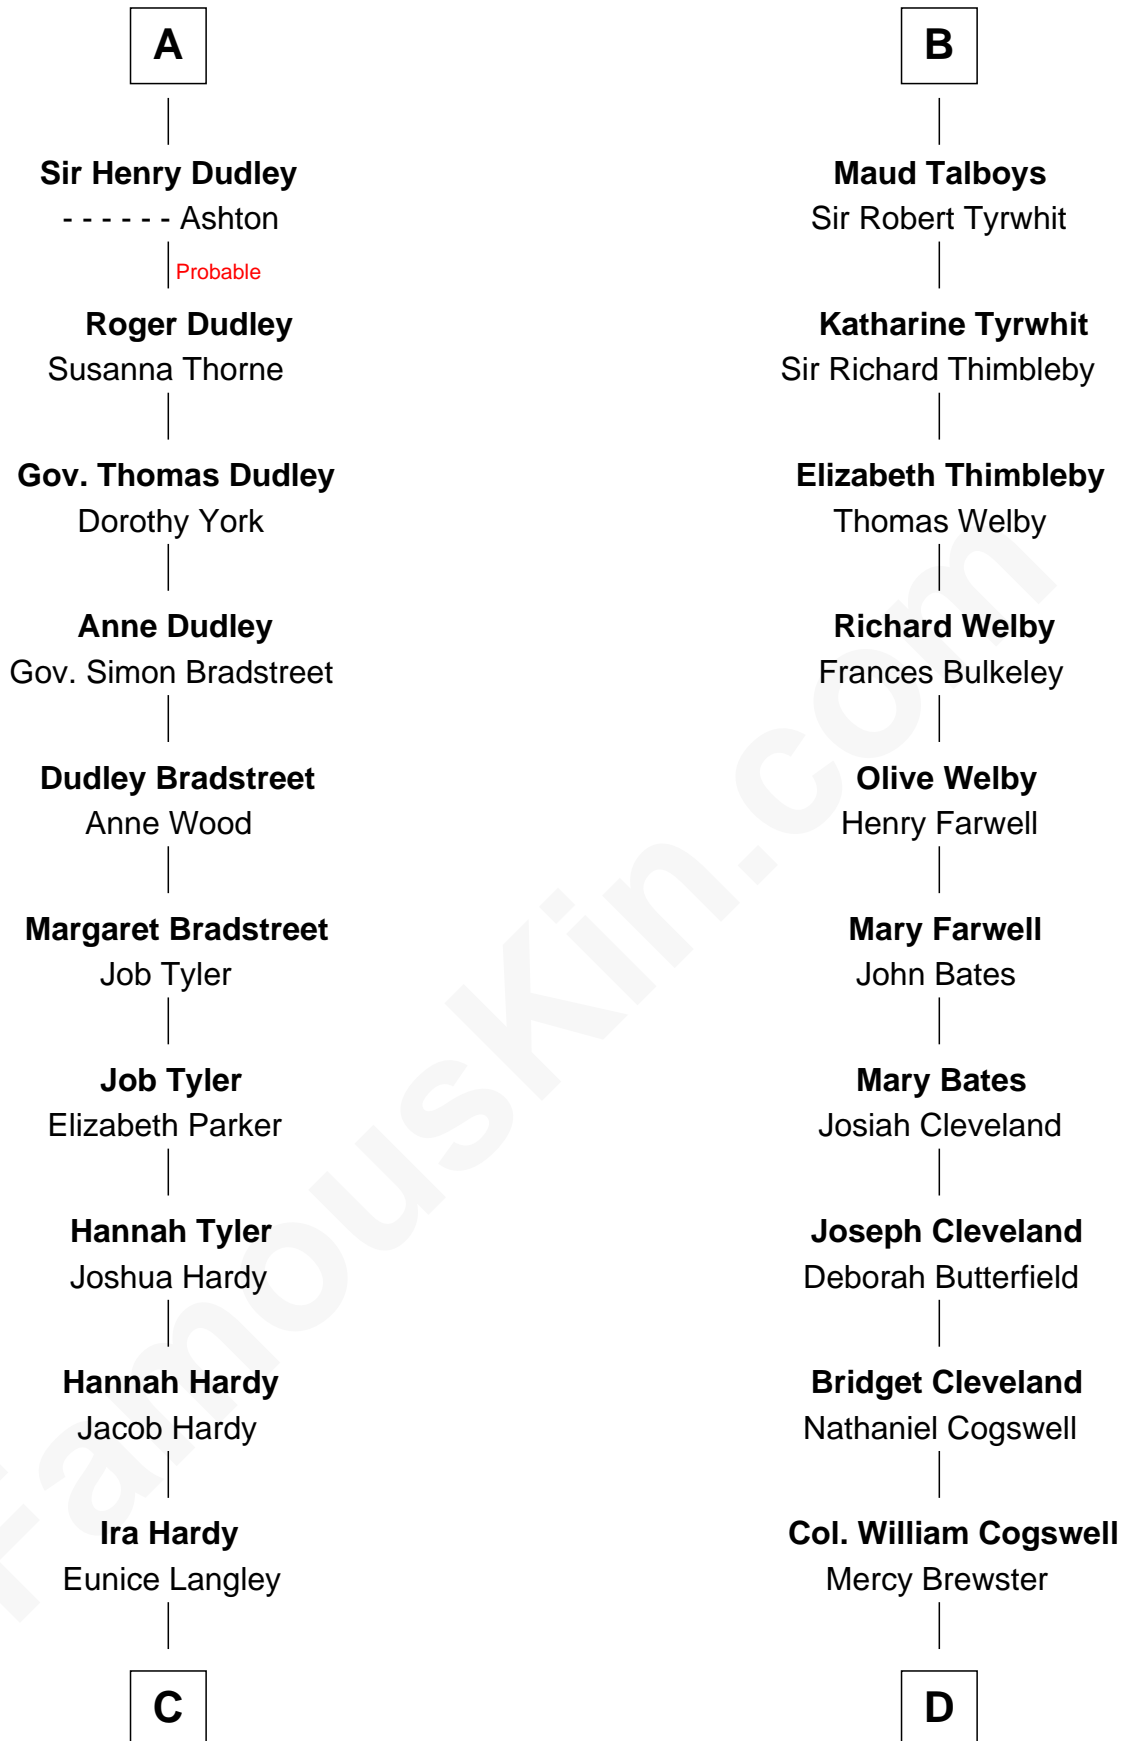

FamousKin.com Relationship Chart of

James Taylor
Singer-Songwriter

21st cousin of

Thomas Pynchon
American Novelist

Sir Hugh I de Audley
Iseult de Mortimer

C

Lovercia L. Hardy

Willard Knox

Fred Charles Knox

Ruth Elizabeth Collins

Ella Angelique Knox

Henry Herman Woodard

Gertrude Arline Woodard

Dr. Isaac Montrose Taylor

James Taylor

Singer-Songwriter