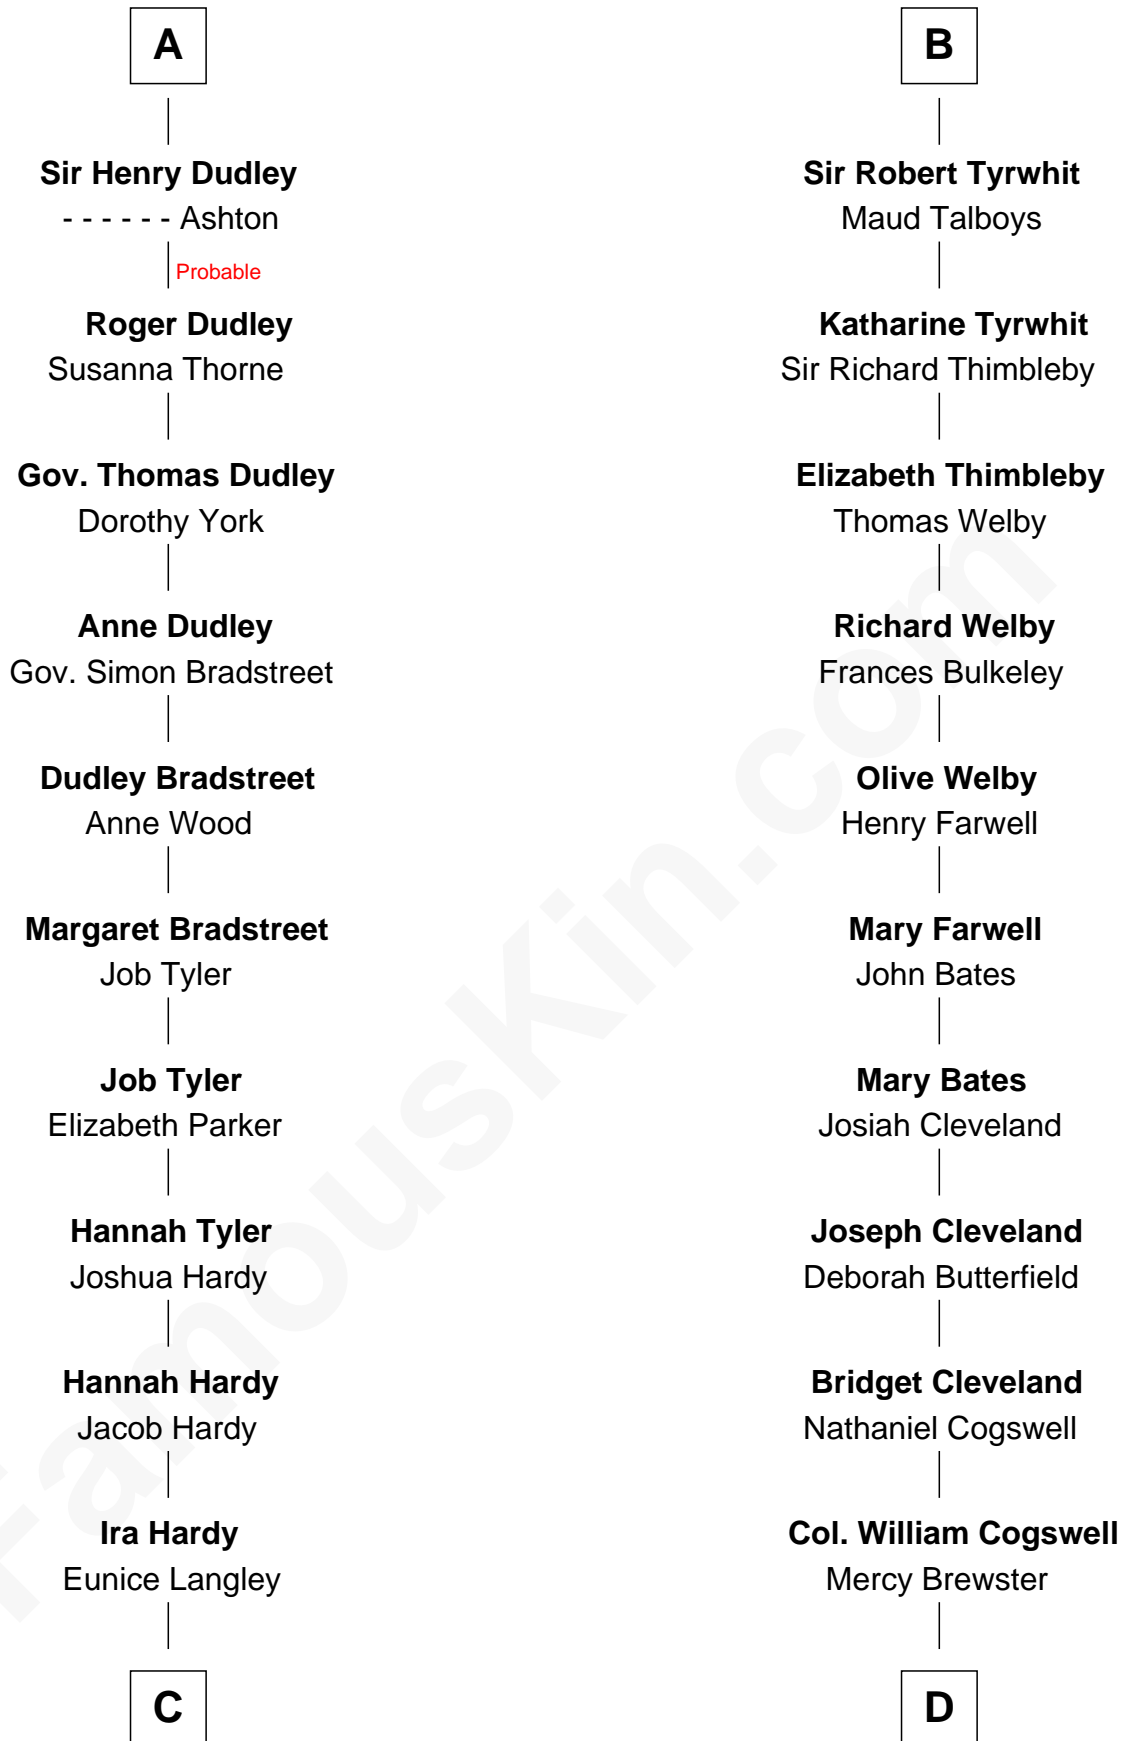

FamousKin.com Relationship Chart of

James Taylor
Singer-Songwriter

21st cousin of

Thomas Pynchon
American Novelist

Eudo la Zouche
Milicent de Cantilupe

Eve la Zouche
Sir Maurice de Berkeley

Thomas de Berkeley
Katherine de Clyvedon

Sir John Berkeley
Elizabeth Betteshorne

Elizabeth Berkeley
Sir John Sutton

Sir Edmund Sutton
Joyce Tiptoft

Sir Edward Sutton
Cecily Willoughby

Sir John Sutton
Cecily Grey

A

Sir William la Zouche
Maud Lovel

Milicent la Zouche
Sir William Deincourt

Margaret Deincourt
Sir Robert de Tibetot

Elizabeth de Tibetot
Sir Philip le Despencer

Margery Despencer
Sir Roger Wentworth

Agnes Wentworth
Sir Robert Constable

Anne Constable
William Tyrwhit

B

C

Lovercia L. Hardy

Willard Knox

Fred Charles Knox

Ruth Elizabeth Collins

Ella Angelique Knox

Henry Herman Woodard

Gertrude Arline Woodard

Dr. Isaac Montrose Taylor

James Taylor