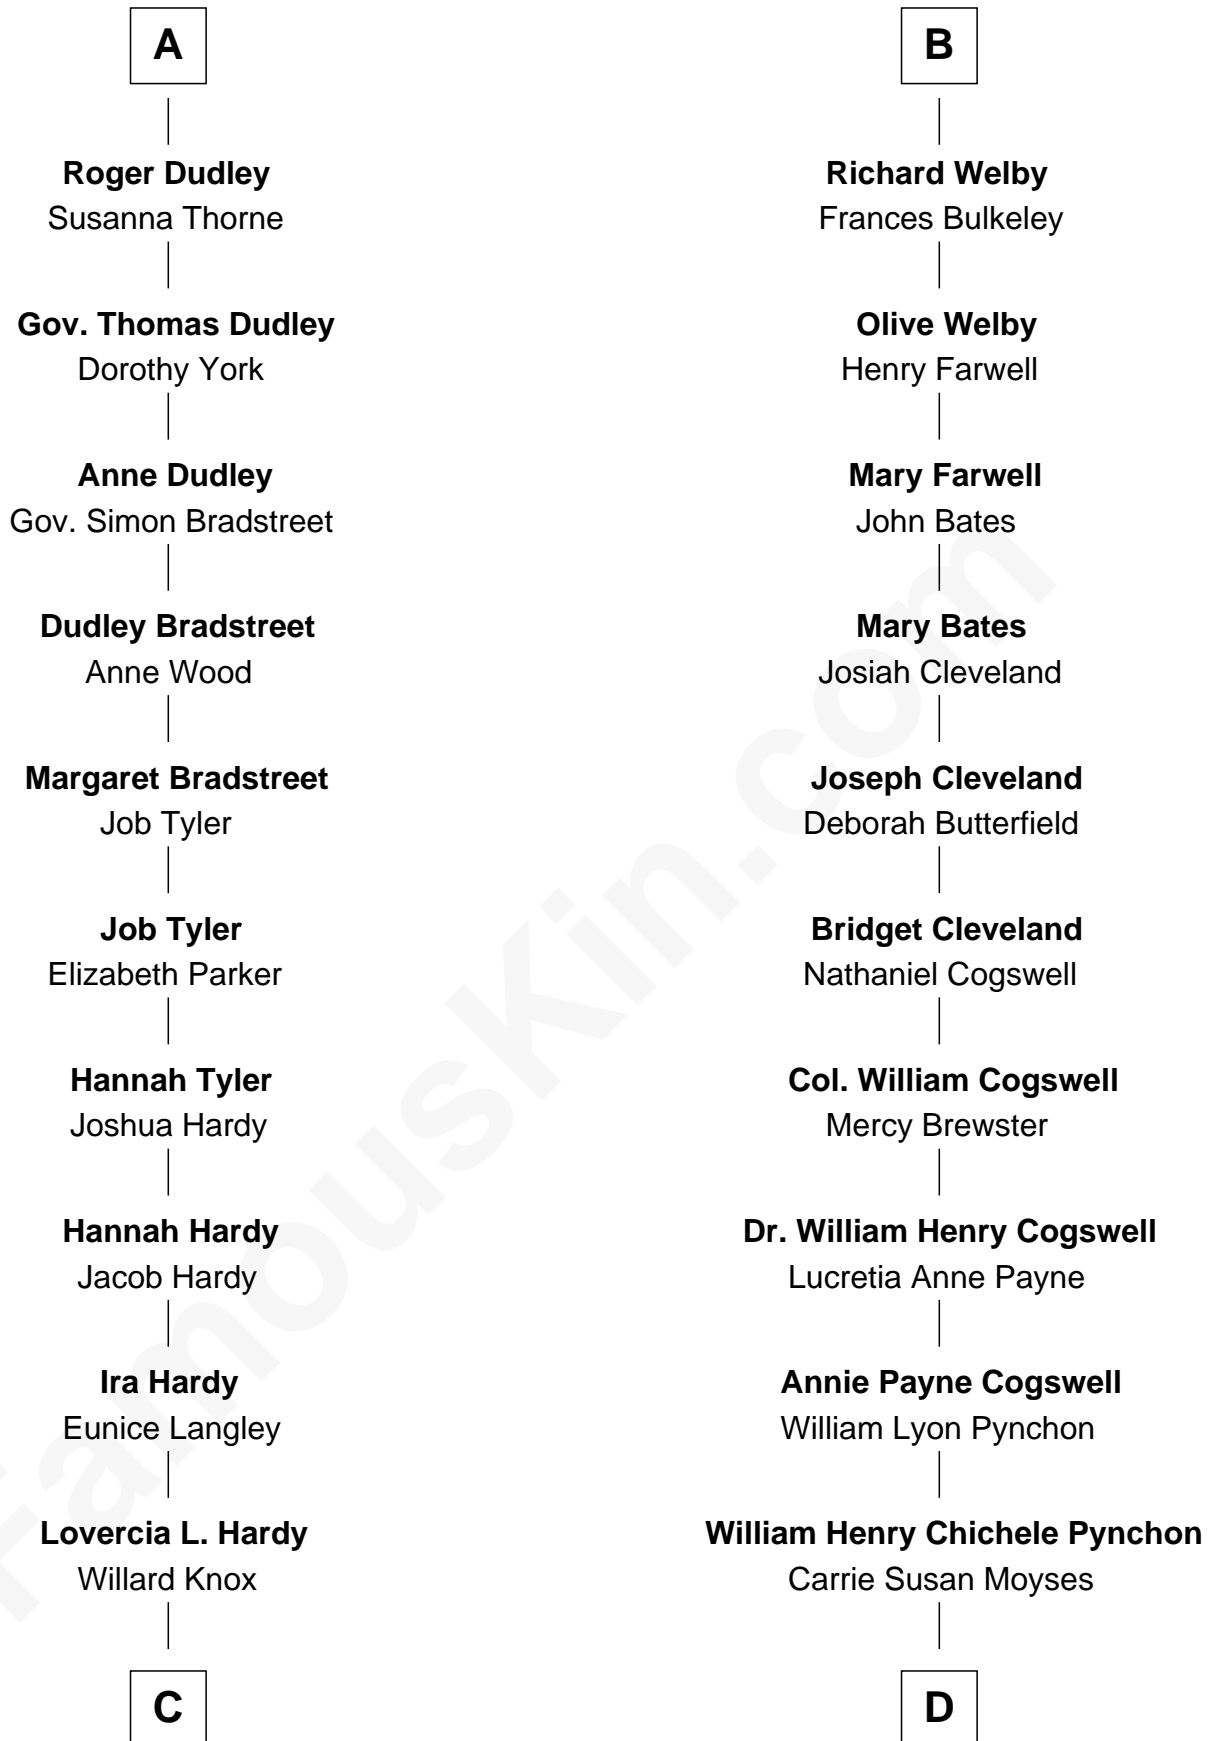

FamousKin.com Relationship Chart of

James Taylor

Singer-Songwriter

18th cousin 2 times removed of

Thomas Pynchon

American Novelist

Sir Philip le Despencer

Elizabeth - - - - -

Sir Robert Tyrwhit

Maud Talboys

Katharine Tyrwhit

Sir Richard Thimbleby

Elizabeth Thimbleby

Thomas Welby

B

C

Fred Charles Knox
Ruth Elizabeth Collins

Ella Angelique Knox
Henry Herman Woodard

Gertrude Arline Woodard
Dr. Isaac Montrose Taylor

James Taylor
Singer-Songwriter

D

Thomas Ruggles Pynchon
Catherine Frances Bennett