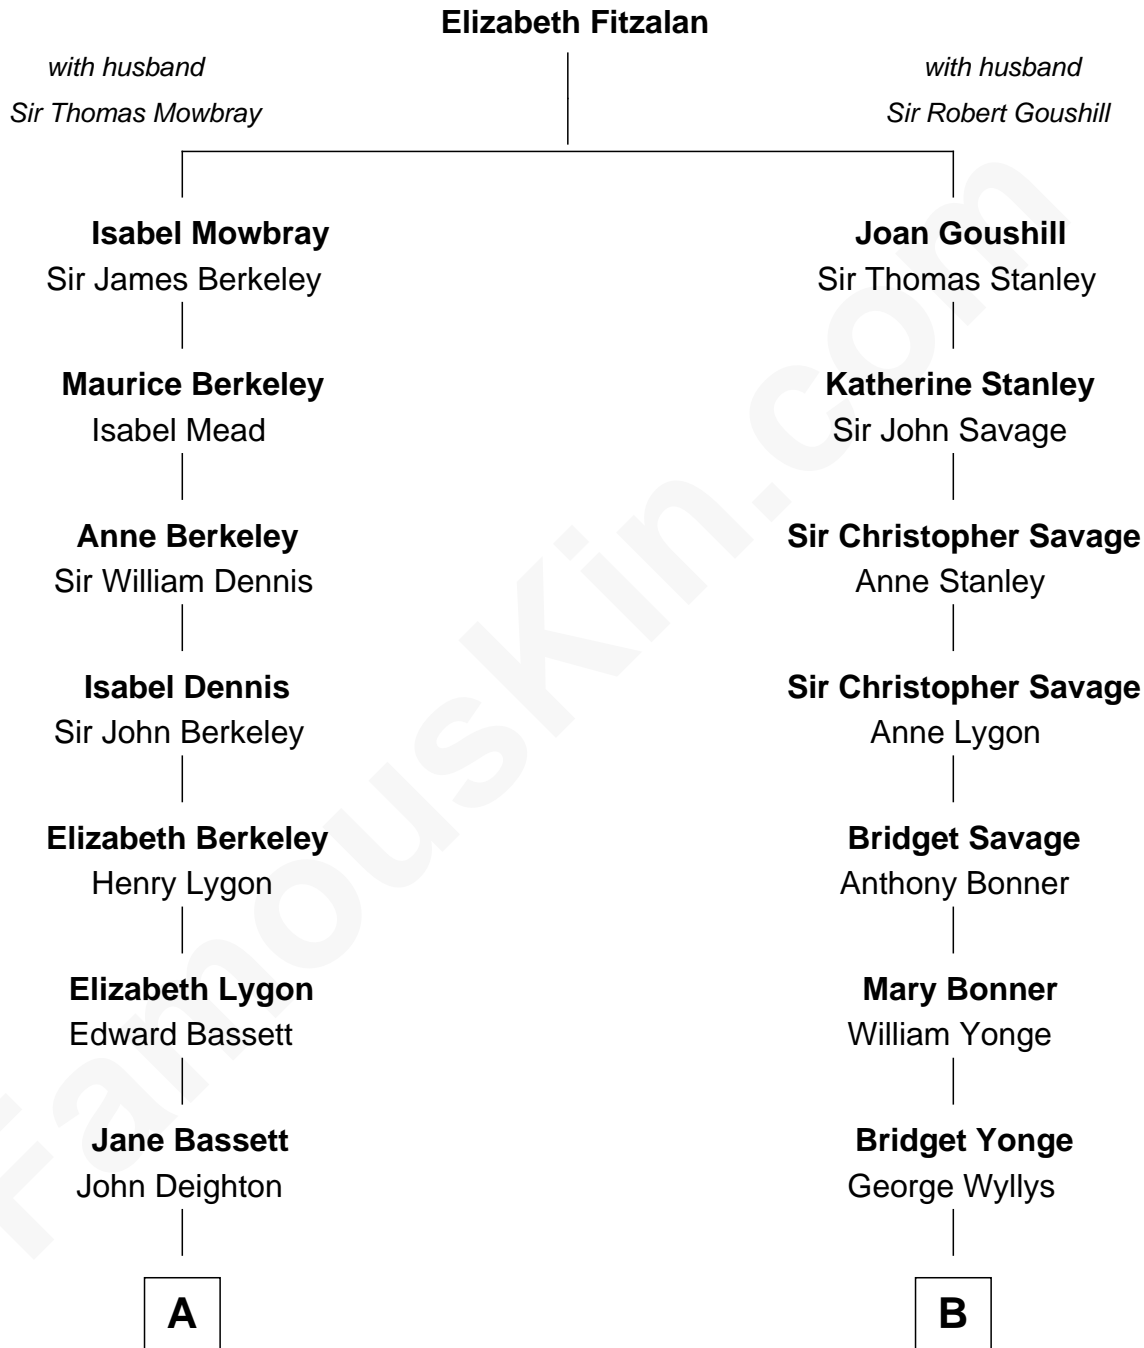

FamousKin.com Relationship Chart of

James Taylor

Singer-Songwriter

16th cousin 2 times removed of

Thomas Pynchon

American Novelist

C

—
Dr. Isaac Montrose Taylor

Gertrude Arline Woodard

—
James Taylor

Singer-Songwriter

FamousKin.com