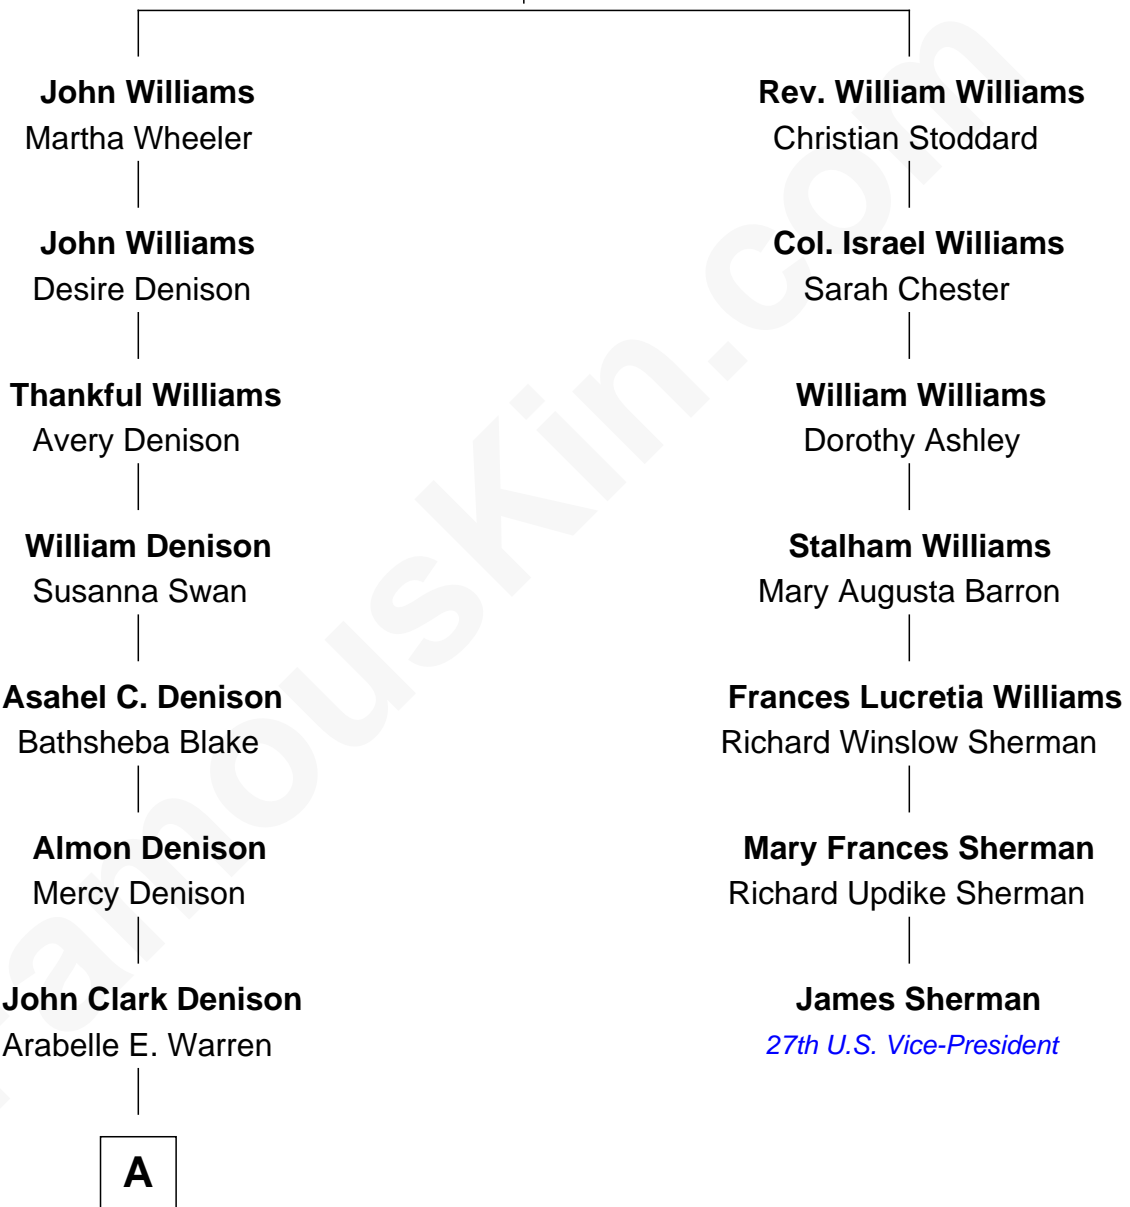

FamousKin.com Relationship Chart of

James Taylor

Singer-Songwriter

6th cousin 4 times removed of

James Sherman

27th U.S. Vice-President

Isaac Williams

Martha Parke

A

—
Etta M. Denison

Henry Woodard

—
Henry Herman Woodard

Ella Angelique Knox

—
Gertrude Arline Woodard

Dr. Isaac Montrose Taylor

—
James Taylor