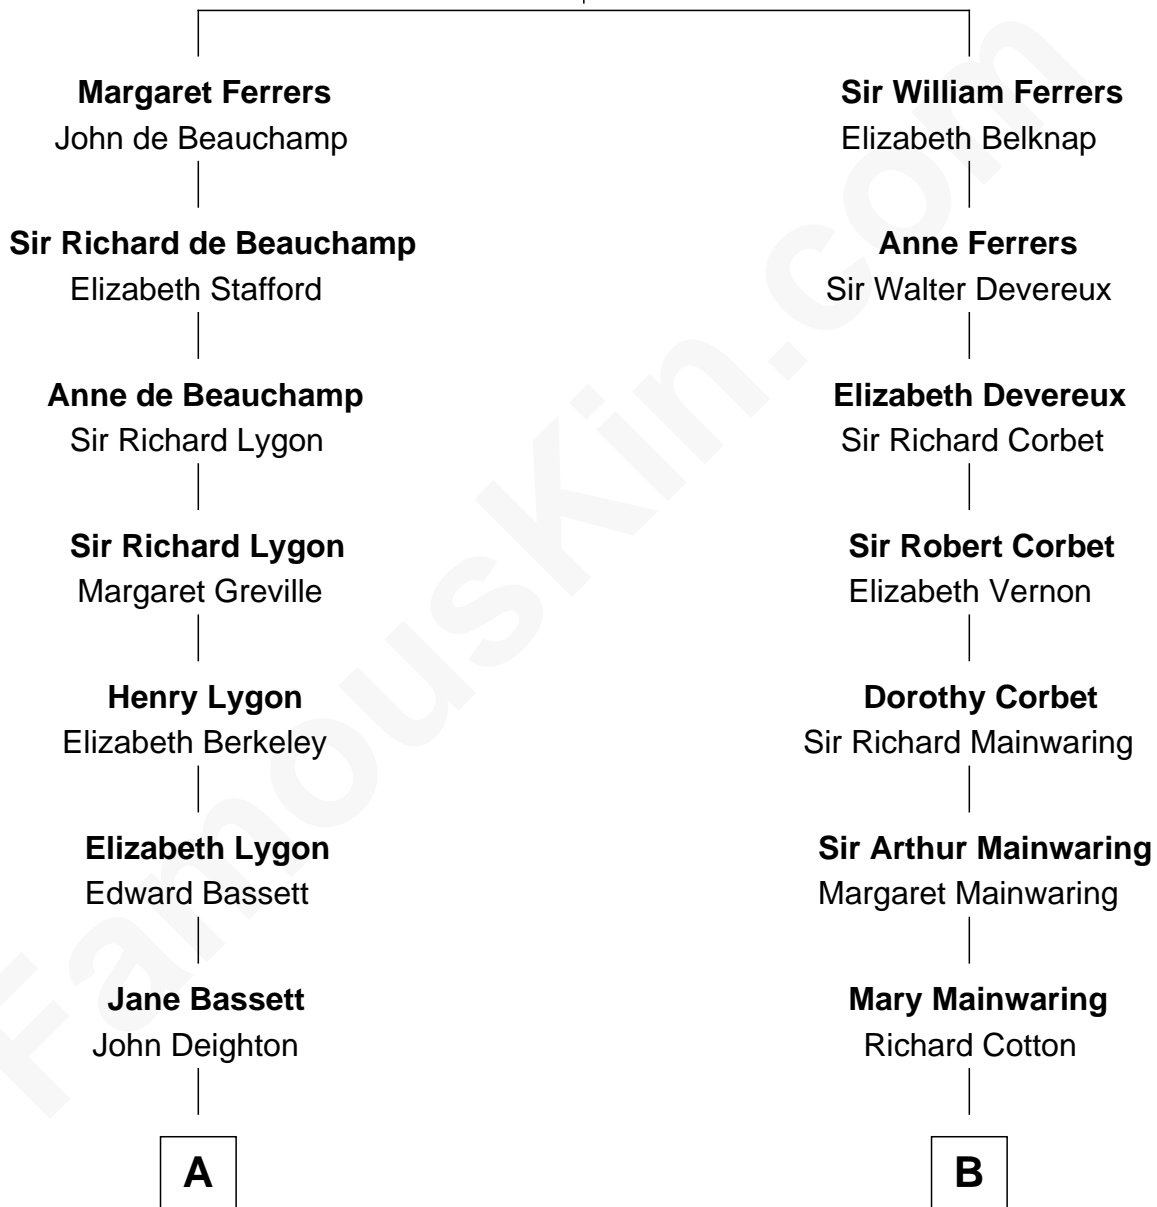

FamousKin.com Relationship Chart of

James Taylor

Singer-Songwriter

17th cousin 1 time removed of

Allen Dulles

5th Director of the C.I.A.

Sir Edmund Ferrers

Ellen Roche

C

—
Dr. Isaac Montrose Taylor

Gertrude Arline Woodard

—
James Taylor

Singer-Songwriter

FamousKin.com