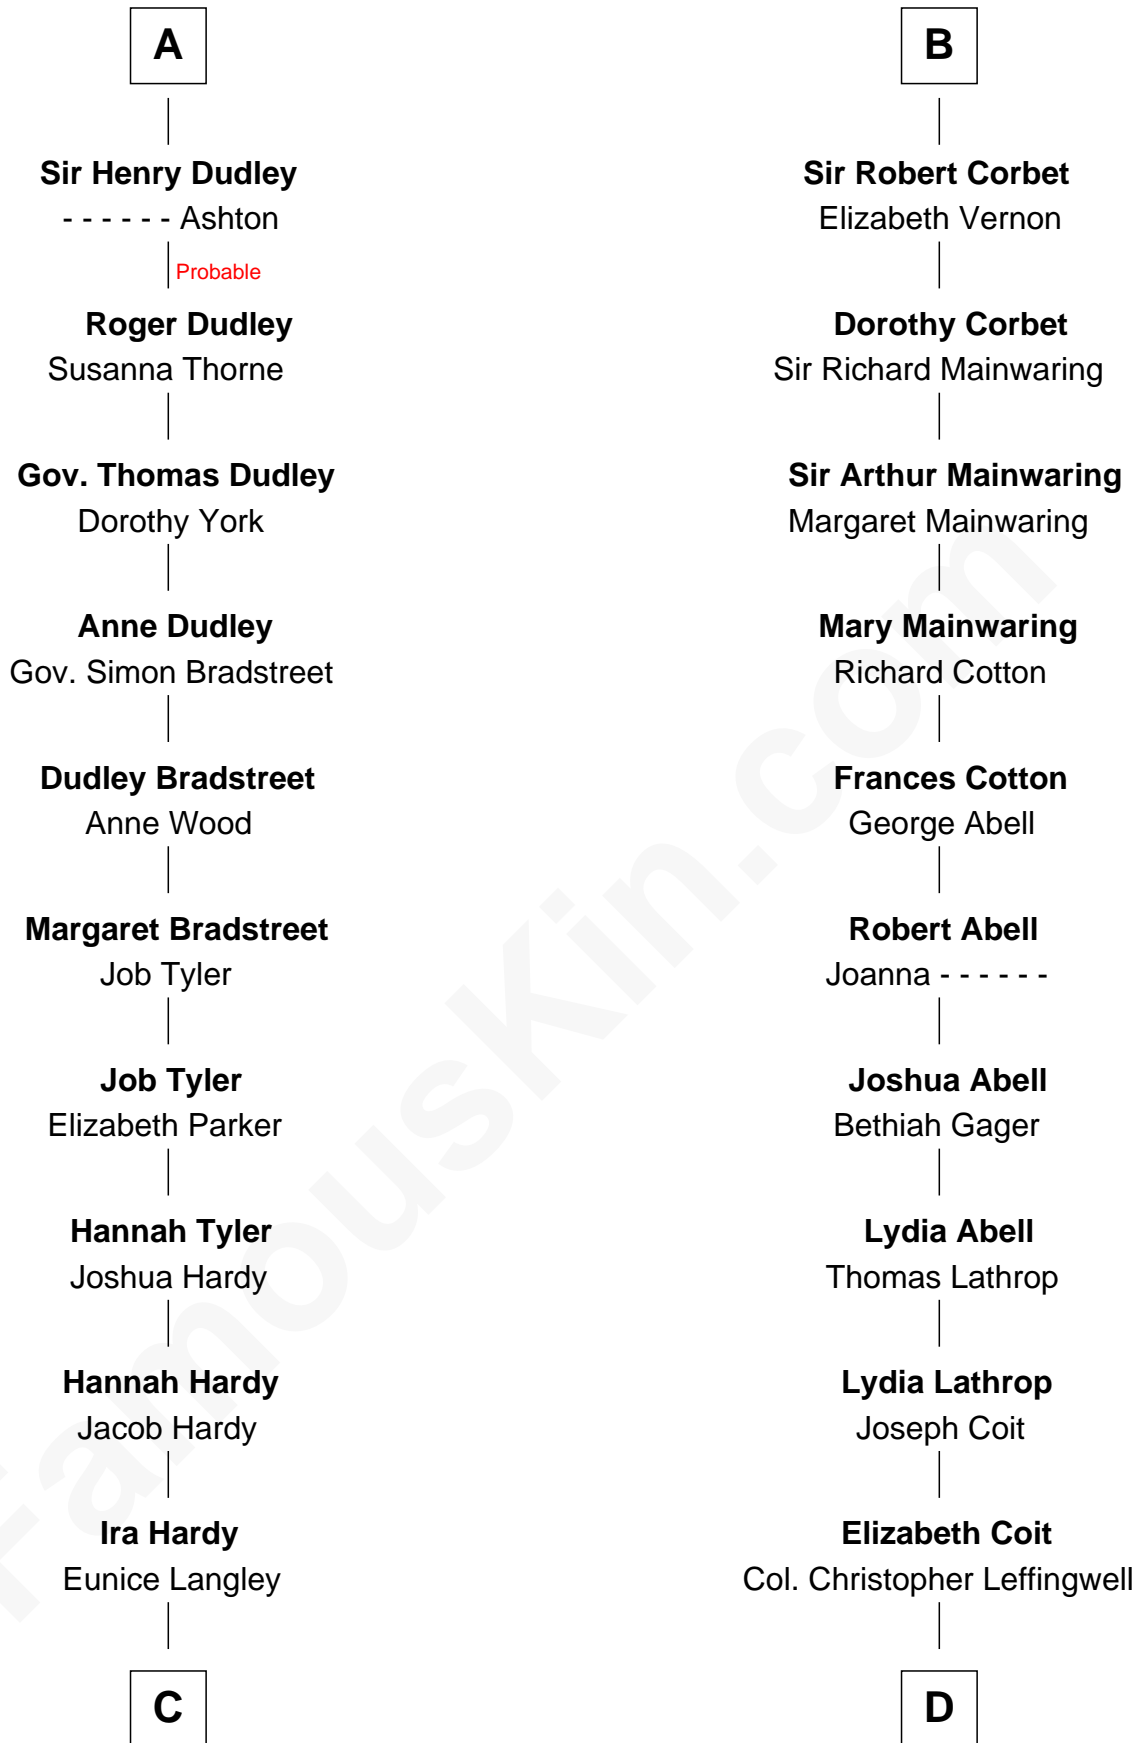

# FamousKin.com Relationship Chart of

**James Taylor**  
Singer-Songwriter

21st cousin of

**Allen Dulles**  
5th Director of the C.I.A.

**C**

**Lovercia L. Hardy**

Willard Knox

**Fred Charles Knox**

Ruth Elizabeth Collins

**Ella Angelique Knox**

Henry Herman Woodard

**Gertrude Arline Woodard**

Dr. Isaac Montrose Taylor

**James Taylor**

*Singer-Songwriter*

**D**

**Joanna Leffingwell**

Charles Lathrop

**Harriet Wadsworth Lathrop**

Rev. Miron Winslow

**Harriet Lathrop Winslow**

Rev. John Welsh Dulles

**Allen Macy Dulles**

Edith Foster