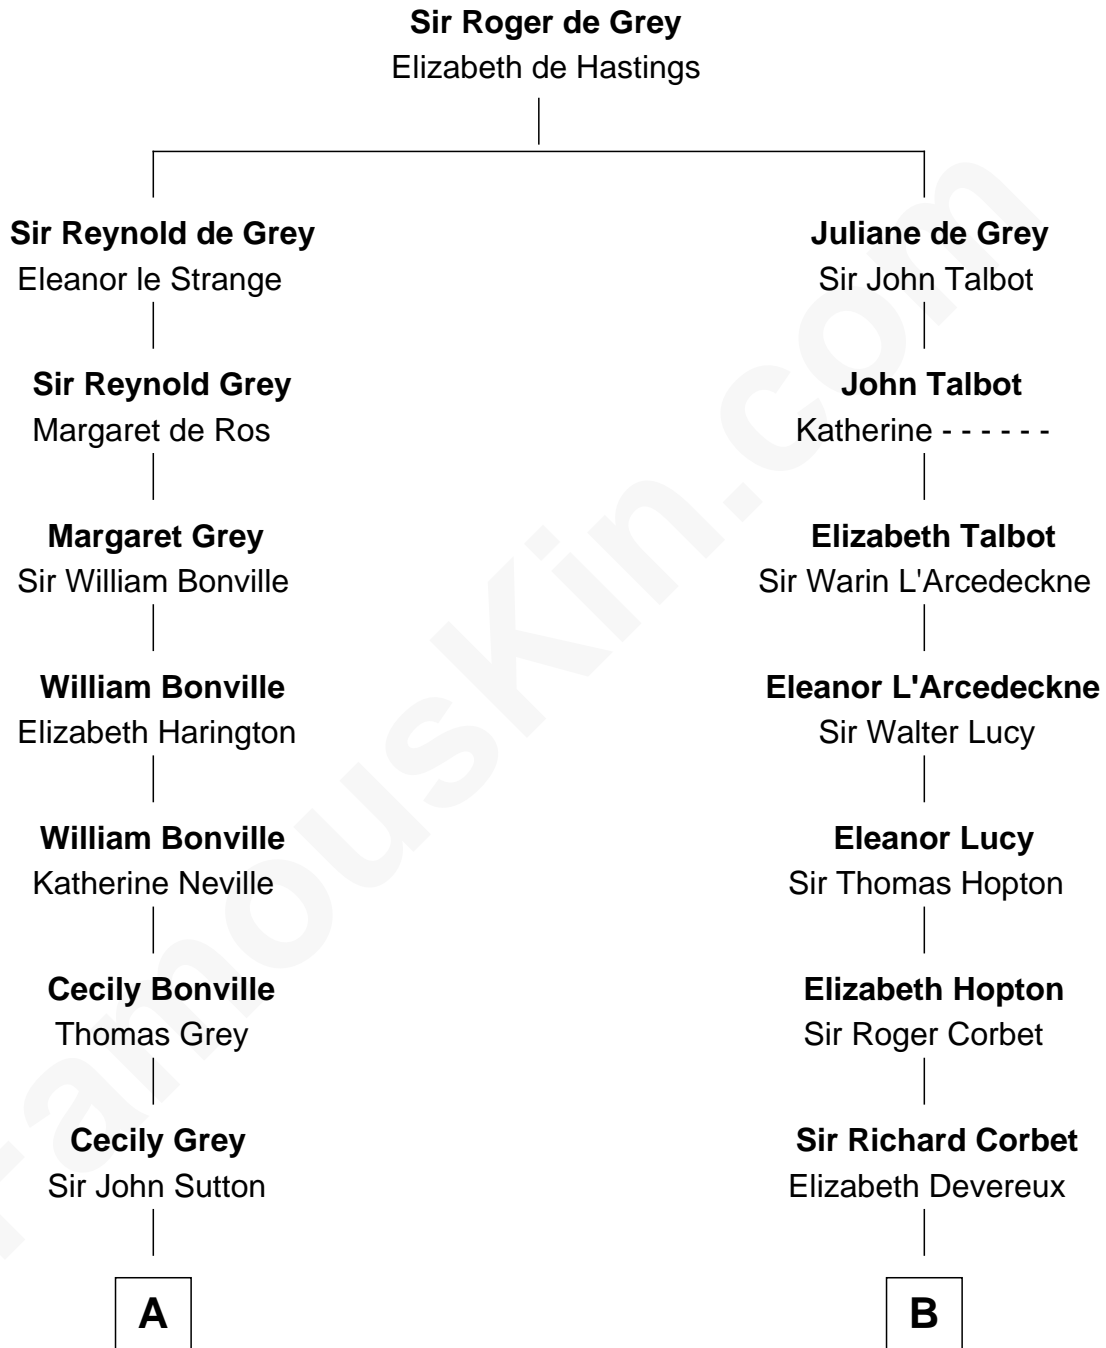

# FamousKin.com Relationship Chart of

**James Taylor**  
Singer-Songwriter

21st cousin of

**Allen Dulles**  
5th Director of the C.I.A.

**C**

**Lovercia L. Hardy**

Willard Knox

**Fred Charles Knox**

Ruth Elizabeth Collins

**Ella Angelique Knox**

Henry Herman Woodard

**Gertrude Arline Woodard**

Dr. Isaac Montrose Taylor

**James Taylor**

*Singer-Songwriter*

**D**

**Joanna Leffingwell**

Charles Lathrop

**Harriet Wadsworth Lathrop**

Rev. Miron Winslow

**Harriet Lathrop Winslow**

Rev. John Welsh Dulles

**Allen Macy Dulles**

Edith Foster