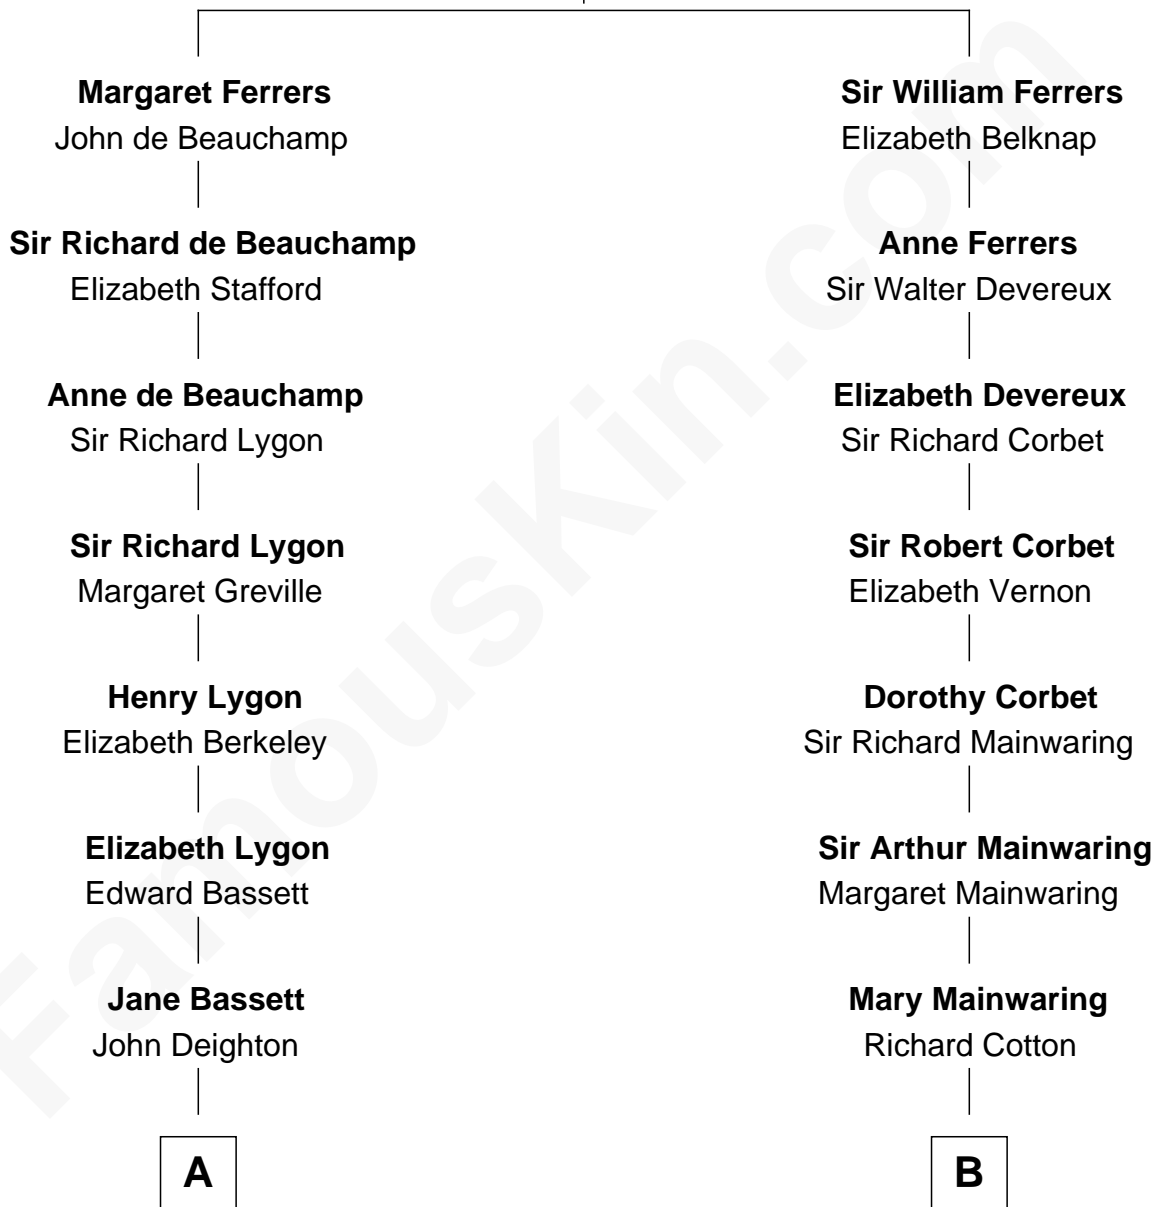

# FamousKin.com Relationship Chart of

**James Taylor**

*Singer-Songwriter*

17th cousin 1 time removed of

**John Foster Dulles**

*52nd U.S. Secretary of State*

**Sir Edmund Ferrers**

Ellen Roche

C

Dr. Isaac Montrose Taylor

Gertrude Arline Woodard

James Taylor

*Singer-Songwriter*

FamousKin.com