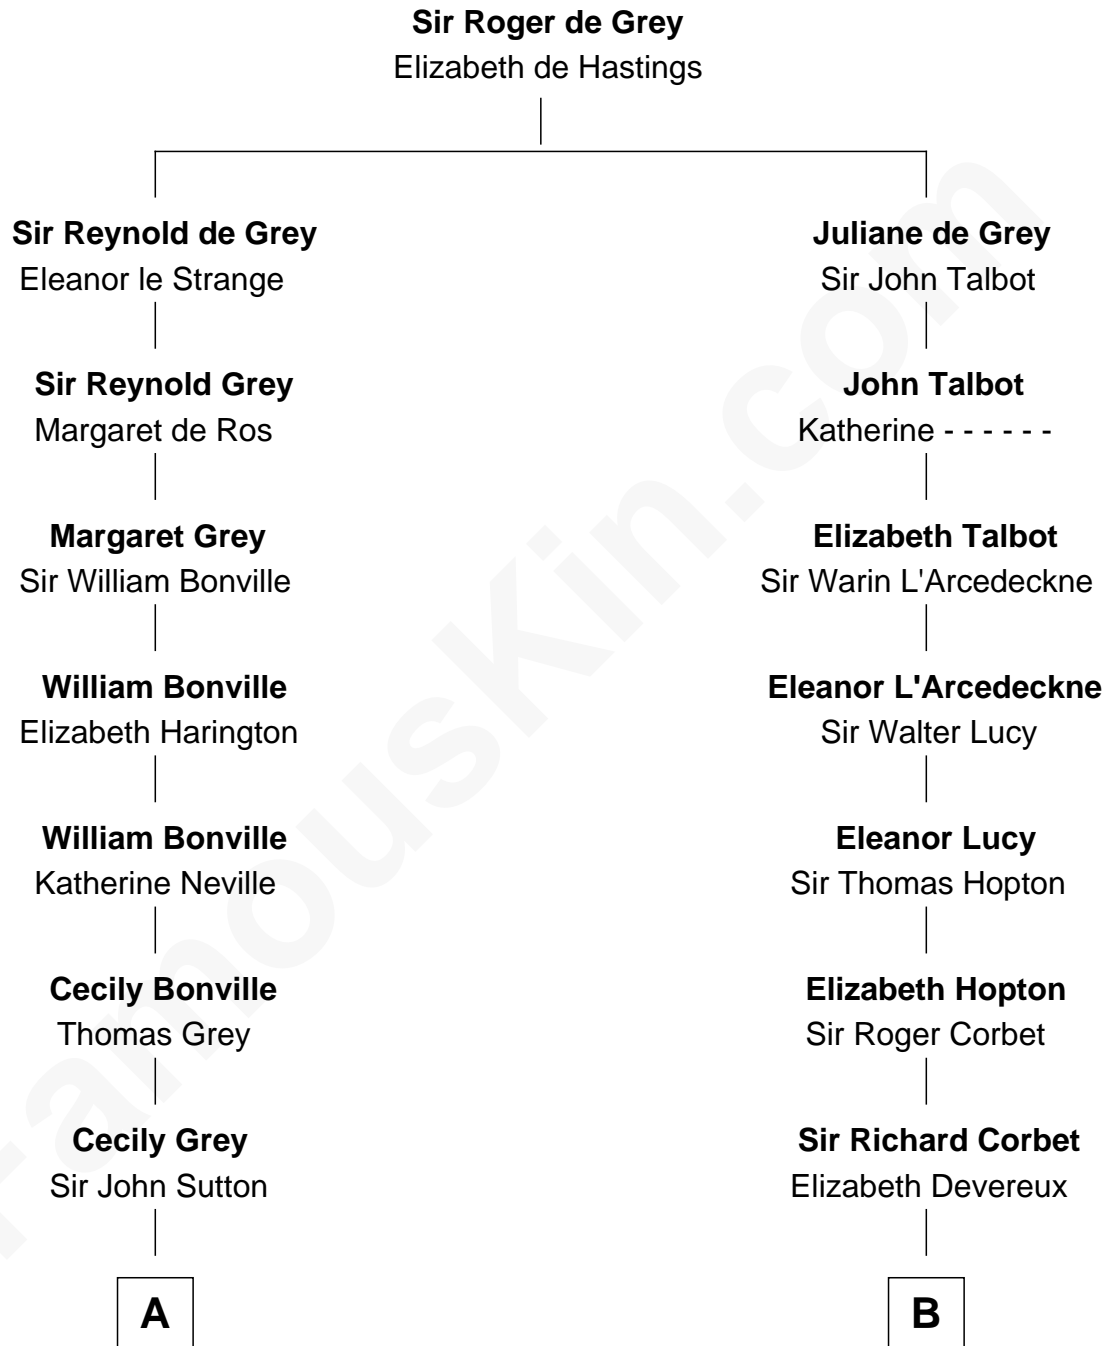

# FamousKin.com Relationship Chart of

**James Taylor**  
Singer-Songwriter

21st cousin of

**John Foster Dulles**  
52nd U.S. Secretary of State

**C**

**Lovercia L. Hardy**

Willard Knox

**Fred Charles Knox**

Ruth Elizabeth Collins

**Ella Angelique Knox**

Henry Herman Woodard

**Gertrude Arline Woodard**

Dr. Isaac Montrose Taylor

**James Taylor**

*Singer-Songwriter*

**D**