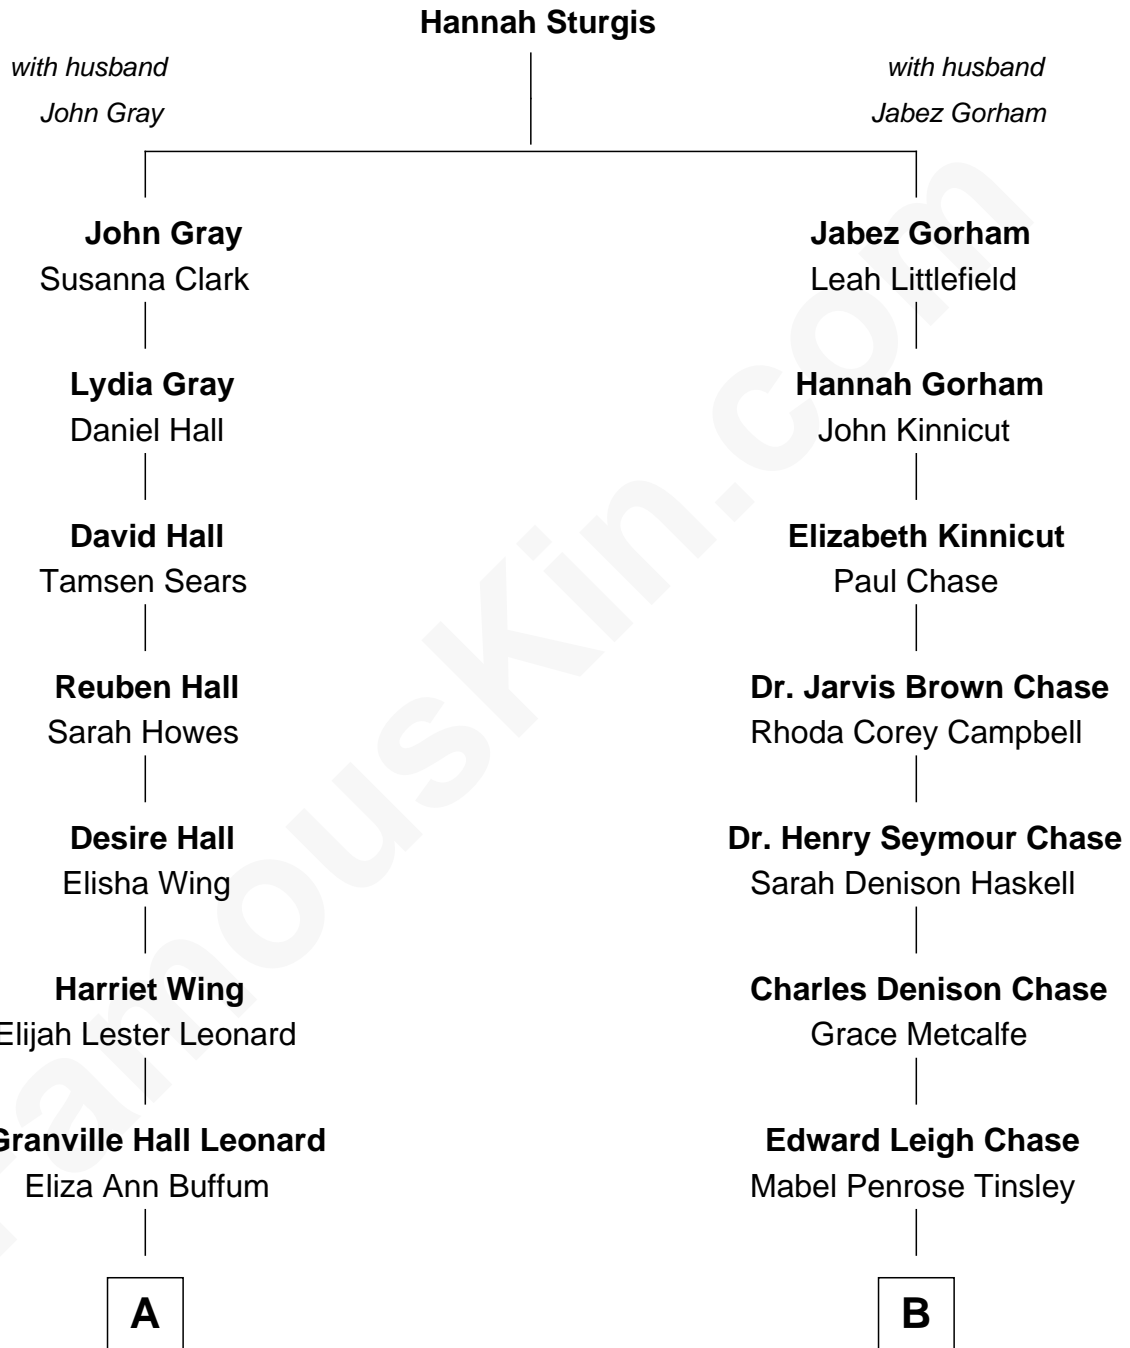

FamousKin.com Relationship Chart of

James Taylor

Singer-Songwriter

8th cousin 2 times removed of

Chevy Chase

Comedian, Actor and Writer

FamousKin.com