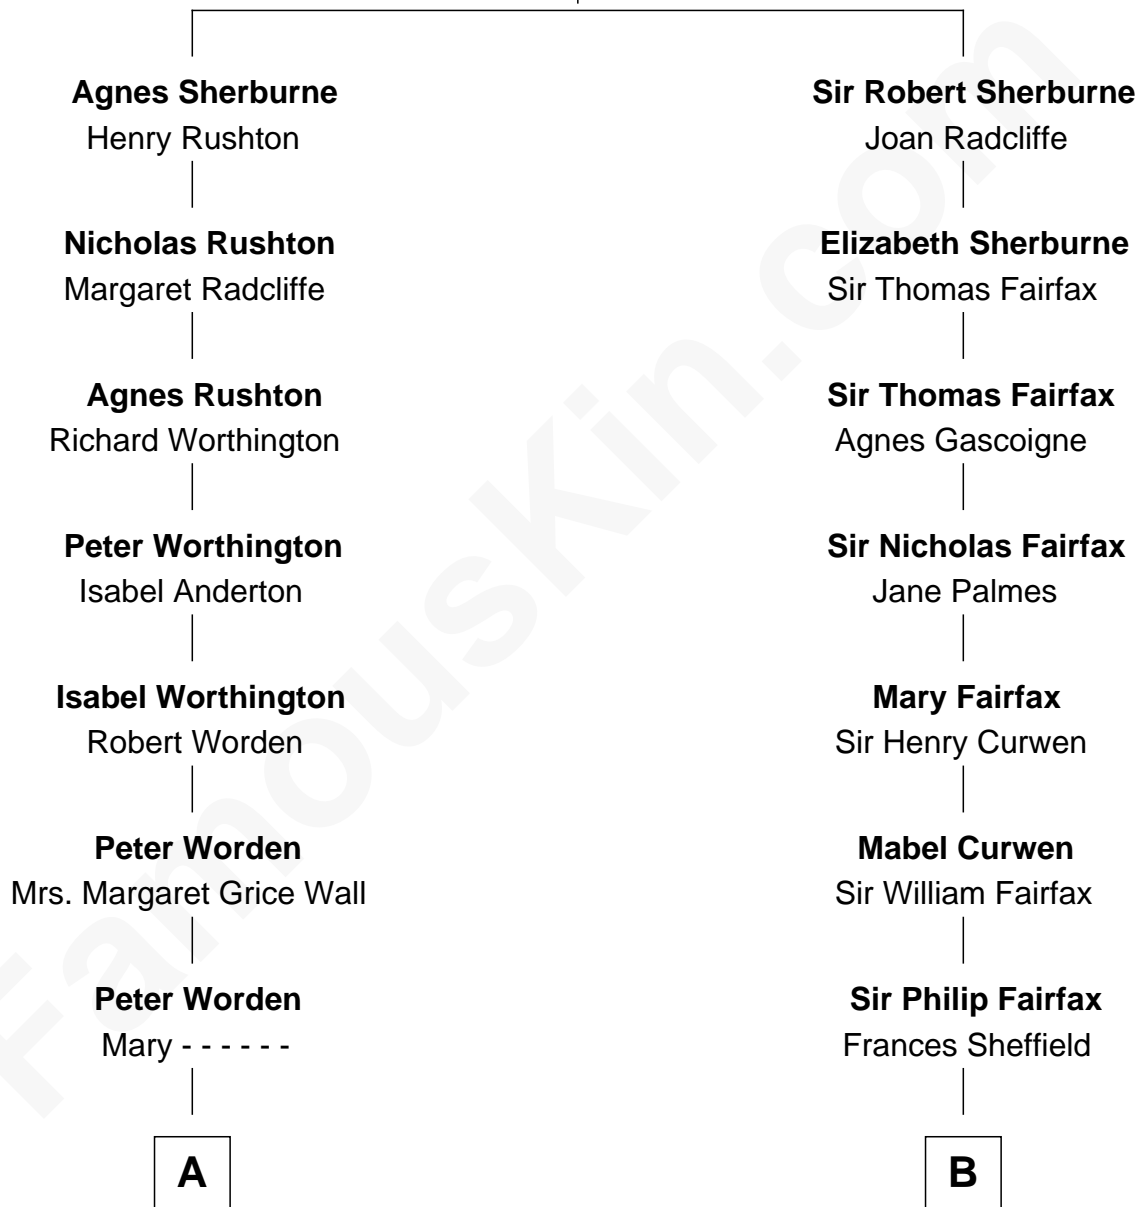

FamousKin.com Relationship Chart of

James Taylor

Singer-Songwriter

18th cousin 1 time removed of

Ellen DeGeneres

Comedienne and TV Personality

Richard Sherburne

Alice Hamerton

C

Dr. Isaac Montrose Taylor
Gertrude Arline Woodard

James Taylor
Singer-Songwriter

D

Elliot Everett DeGeneres
Ruth Elodie Martin

Elliot Everett DeGeneres
Betty Jane Pfeffer

Ellen DeGeneres
Comedienne and TV Personality