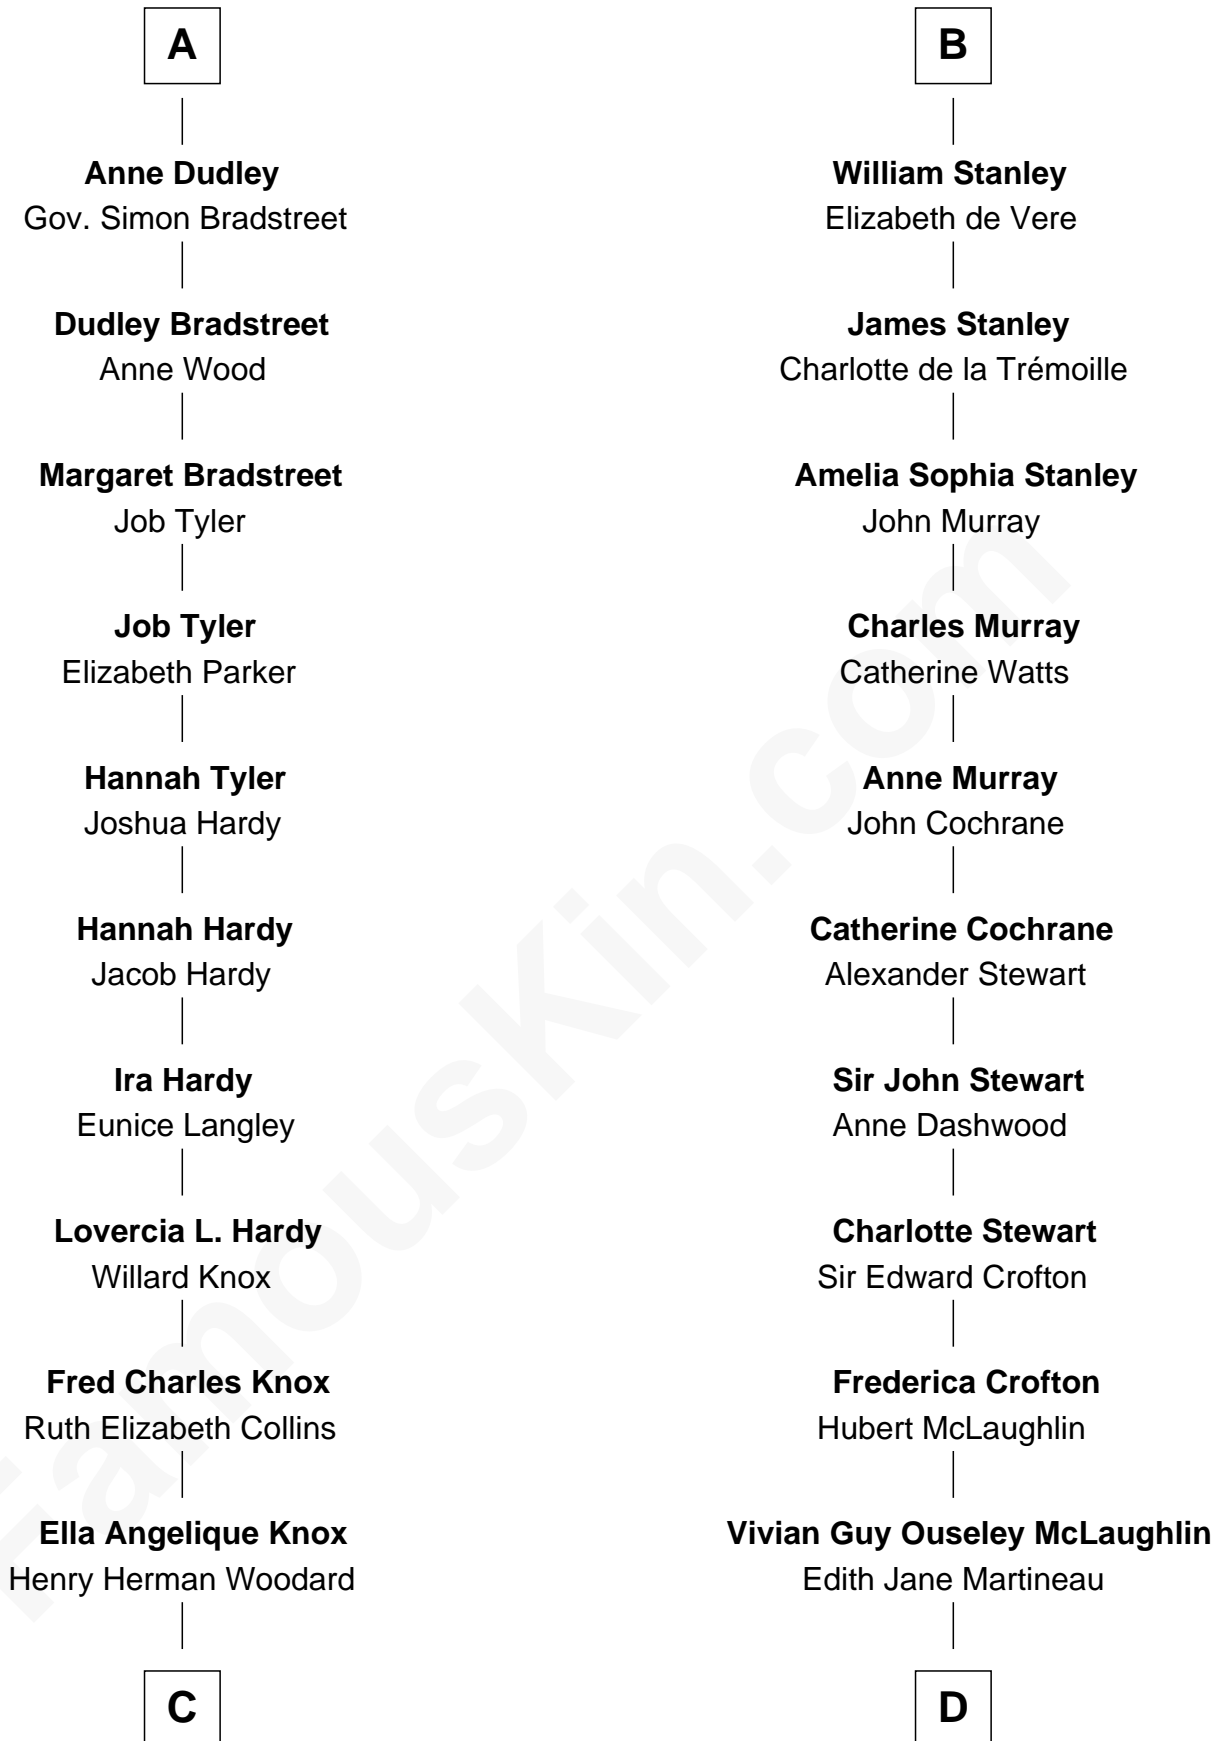

FamousKin.com Relationship Chart of

James Taylor

Singer-Songwriter

18th cousin 1 time removed of

Guy Ritchie

British Filmmaker

C

Gertrude Arline Woodard
Dr. Isaac Montrose Taylor

James Taylor
Singer-Songwriter

D

Doris Margaretta McLaughlin
Stuart John Ritchie

John Vivian Ritchie
Amber Mary Parkinson

Guy Ritchie
British Filmmaker

FamousKin.com