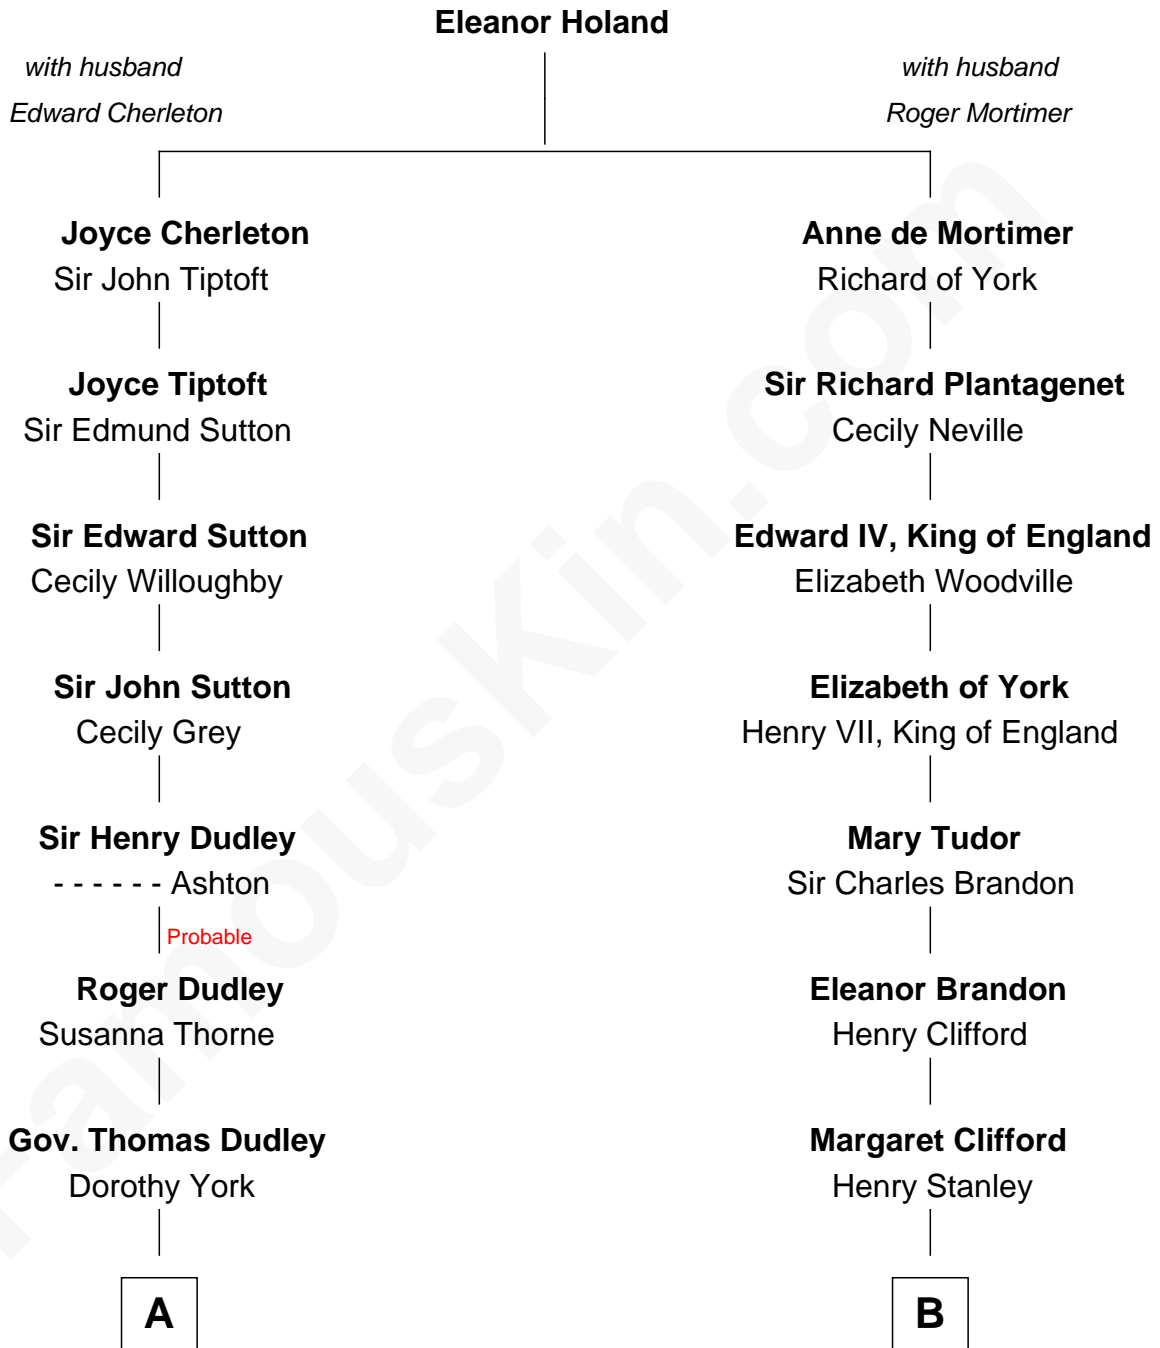

FamousKin.com Relationship Chart of

James Taylor

Singer-Songwriter

18th cousin 1 time removed of

Guy Ritchie

British Filmmaker

C

Gertrude Arline Woodard
Dr. Isaac Montrose Taylor

James Taylor
Singer-Songwriter

D

Doris Margaretta McLaughlin
Stuart John Ritchie

John Vivian Ritchie
Amber Mary Parkinson

Guy Ritchie
British Filmmaker

FamousKin.com