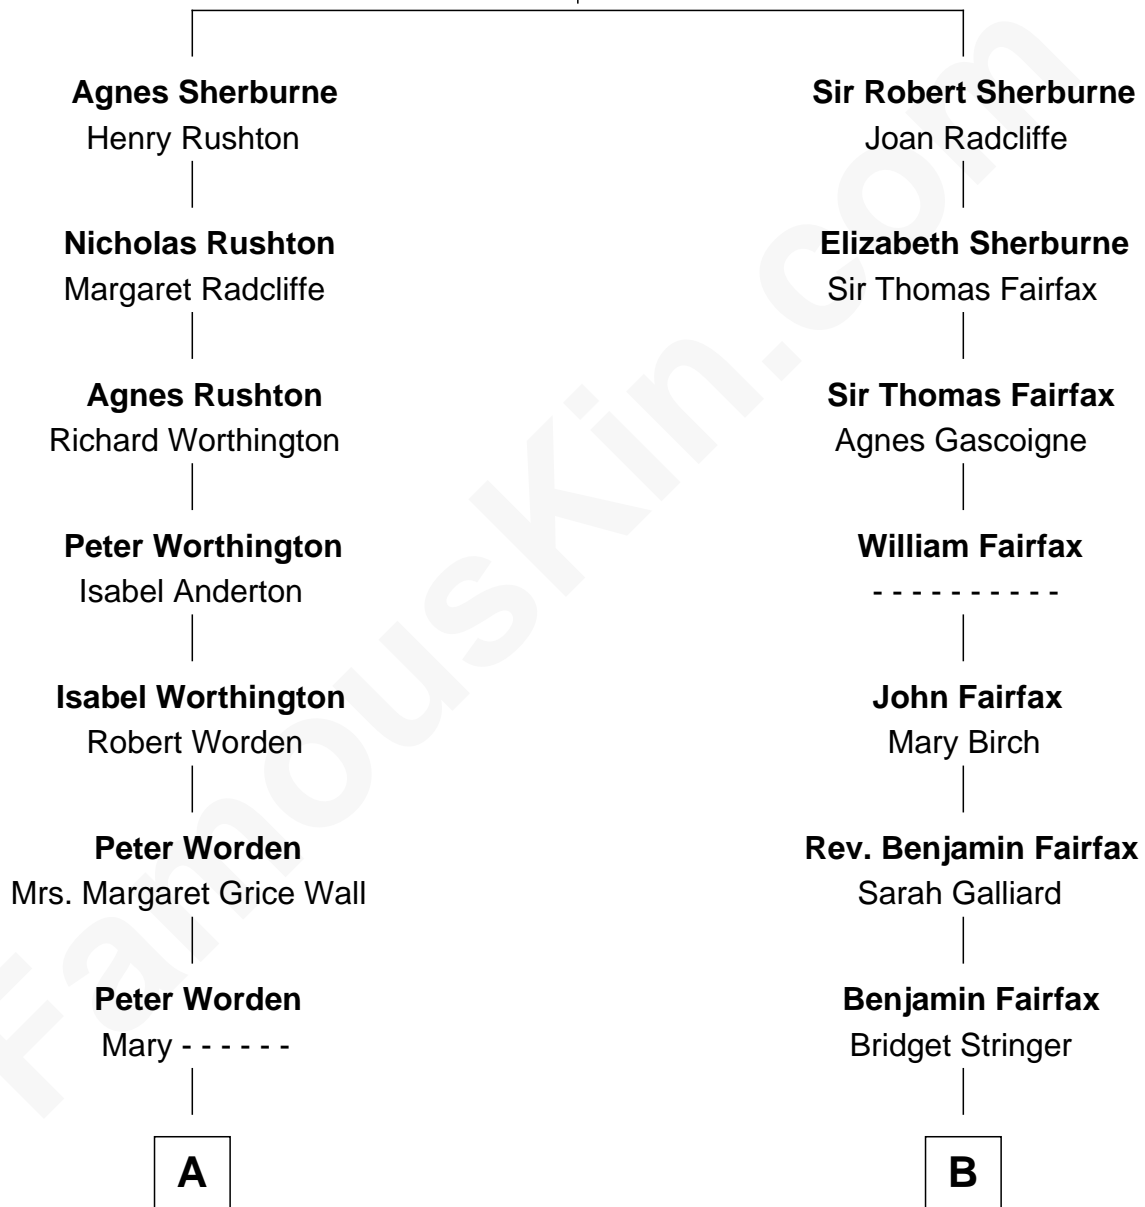

# FamousKin.com Relationship Chart of

**James Taylor**

*Singer-Songwriter*

16th cousin 2 times removed of

**Guy Ritchie**

*British Filmmaker*

**Richard Sherburne**

Alice Hamerton

C

Dr. Isaac Montrose Taylor

Gertrude Arline Woodard

James Taylor

*Singer-Songwriter*

FamousKin.com