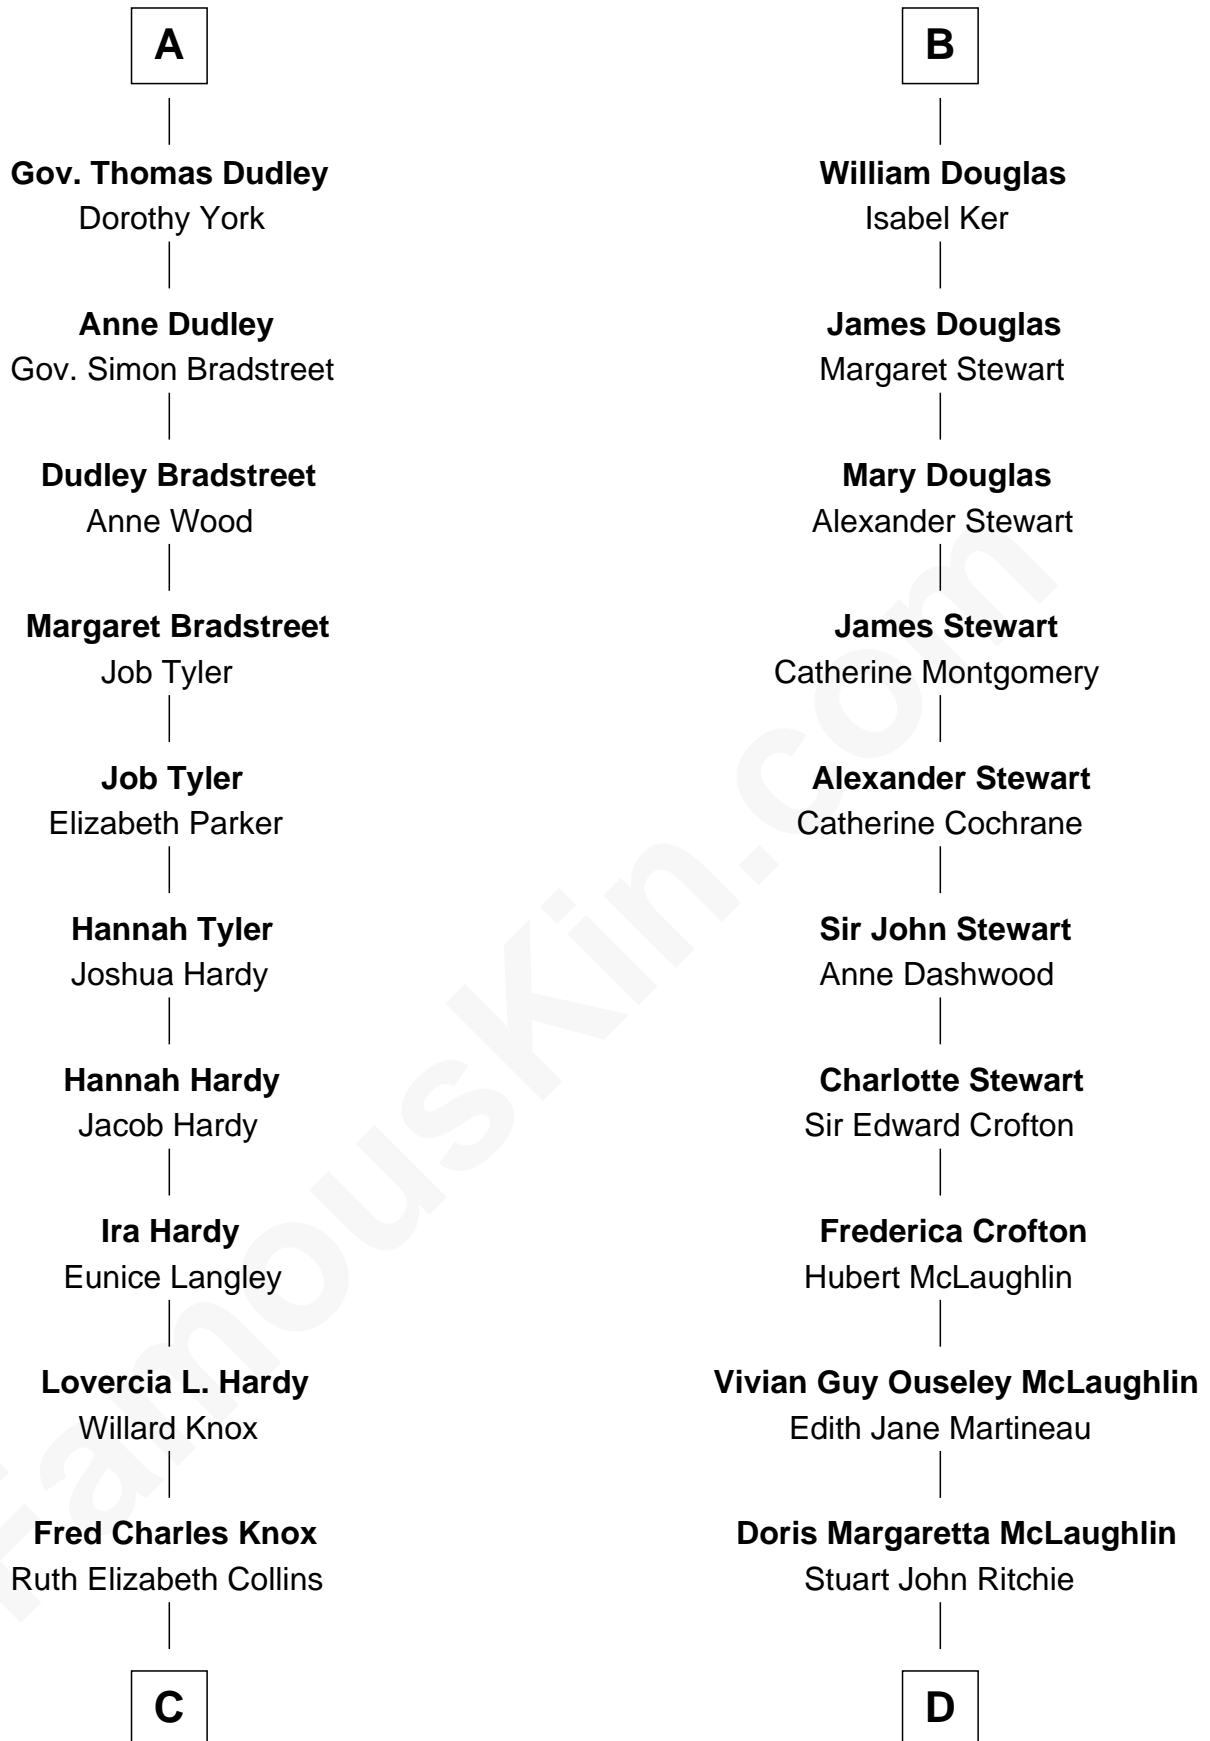

FamousKin.com Relationship Chart of

James Taylor

Singer-Songwriter

18th cousin 1 time removed of

Guy Ritchie

British Filmmaker

Sir Thomas de Holand

Alice Fitzalan

C

Ella Angelique Knox
Henry Herman Woodard

Gertrude Arline Woodard
Dr. Isaac Montrose Taylor

James Taylor
Singer-Songwriter

D

John Vivian Ritchie
Amber Mary Parkinson

Guy Ritchie
British Filmmaker

FamousKin.com