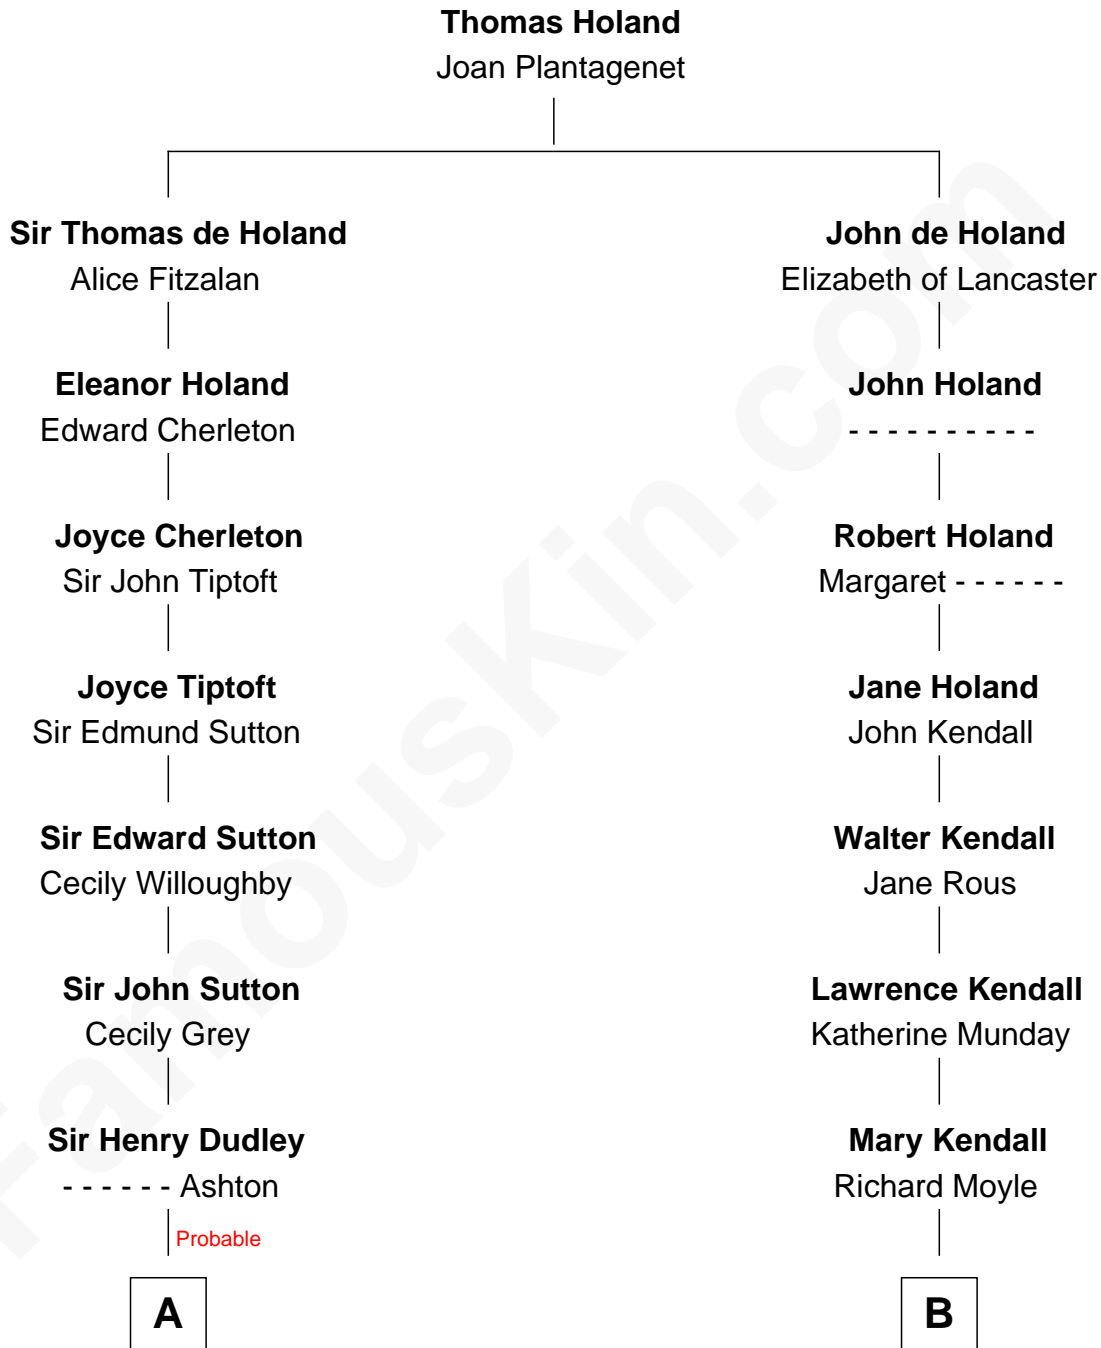

FamousKin.com Relationship Chart of

James Taylor

Singer-Songwriter

17th cousin 3 times removed of

Buckminster Fuller

Author, Architect, and Inventor

C

—
Fred Charles Knox
Ruth Elizabeth Collins

—
Ella Angelique Knox
Henry Herman Woodard

—
Gertrude Arline Woodard
Dr. Isaac Montrose Taylor

—
James Taylor
Singer-Songwriter

FamousKin.com