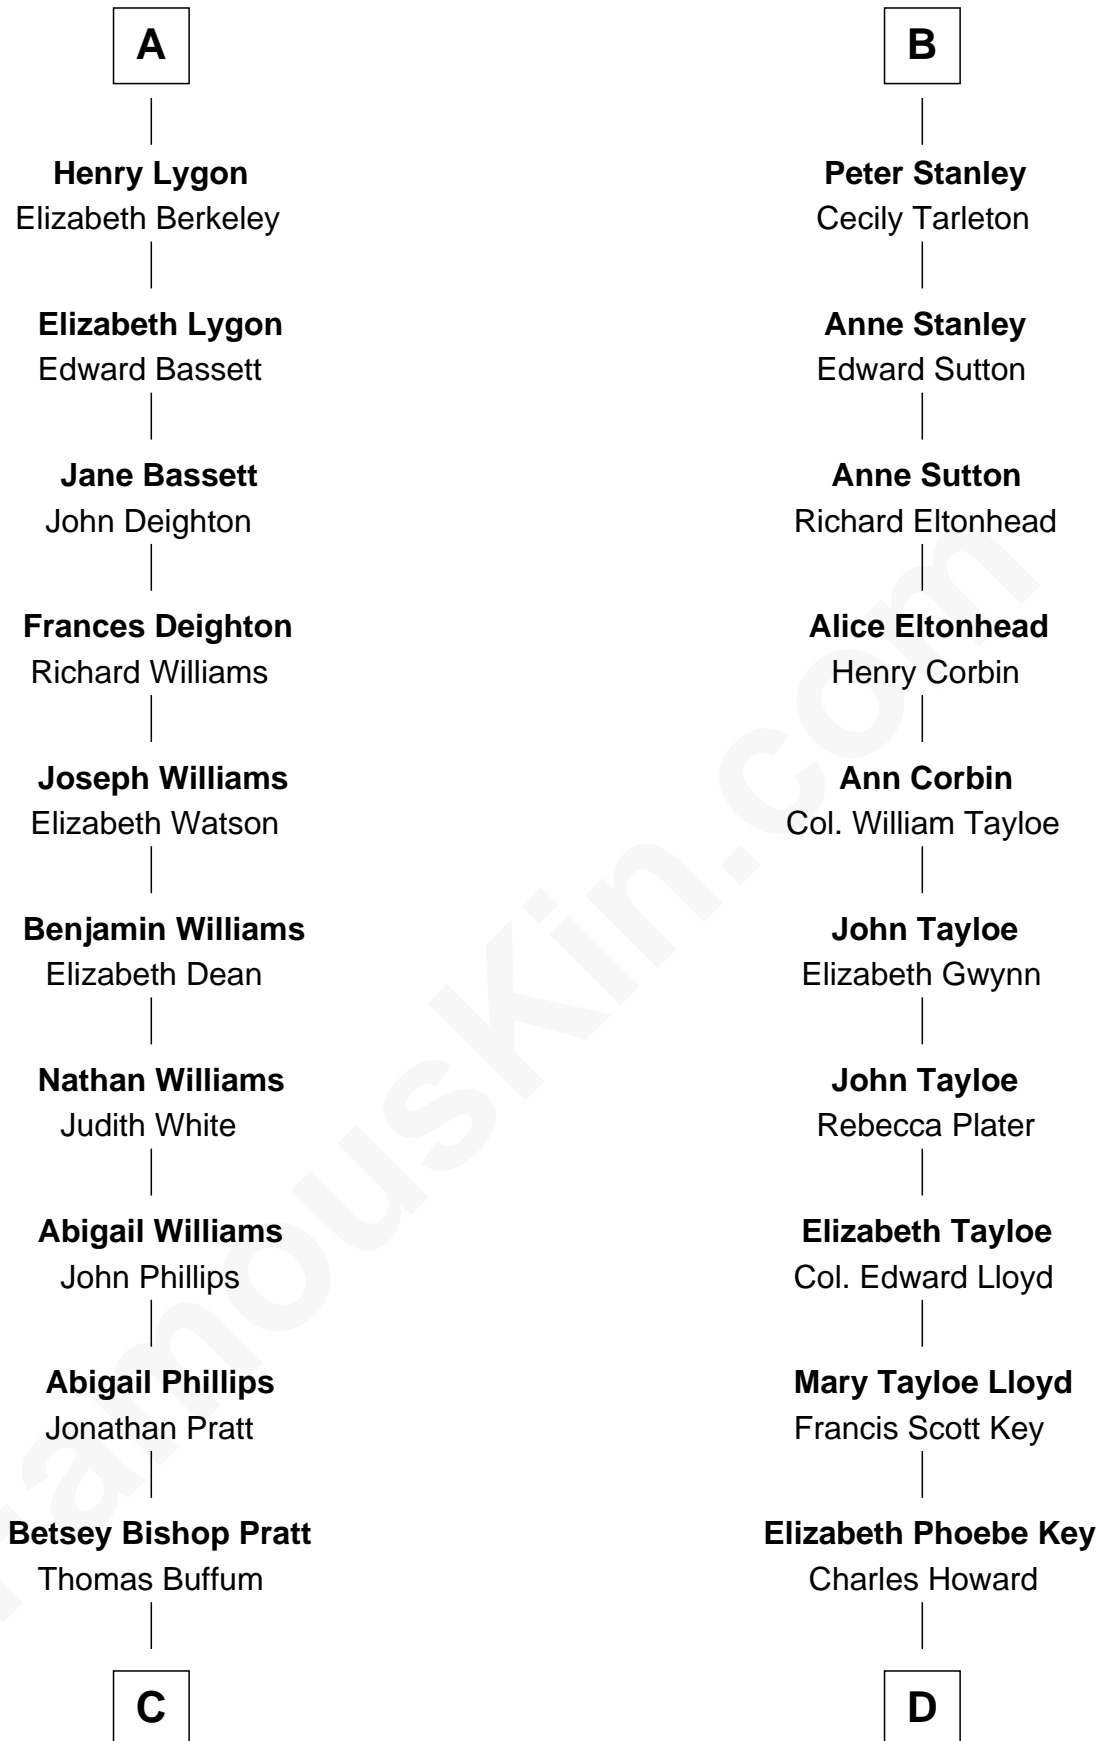

# FamousKin.com Relationship Chart of

**James Taylor**

*Singer-Songwriter*

18th cousin 3 times removed of

**Thomas Hunt Morgan**

*Nobel Prize Winner in Physiology or Medicine*

**C**

**Eliza Ann Buffum**  
Granville Hall Leonard

**Emily Roxanna Leonard**  
Stanford Lyman Haynes

**Theodosia Haynes**  
Alexander Taylor

**Dr. Isaac Montrose Taylor**  
Gertrude Arline Woodard

**James Taylor**  
*Singer-Songwriter*

**D**

**Ellen Key Howard**  
Charlton Hunt Morgan

**Thomas Hunt Morgan**  
*Nobel Prize Winner*

FamousKin.com