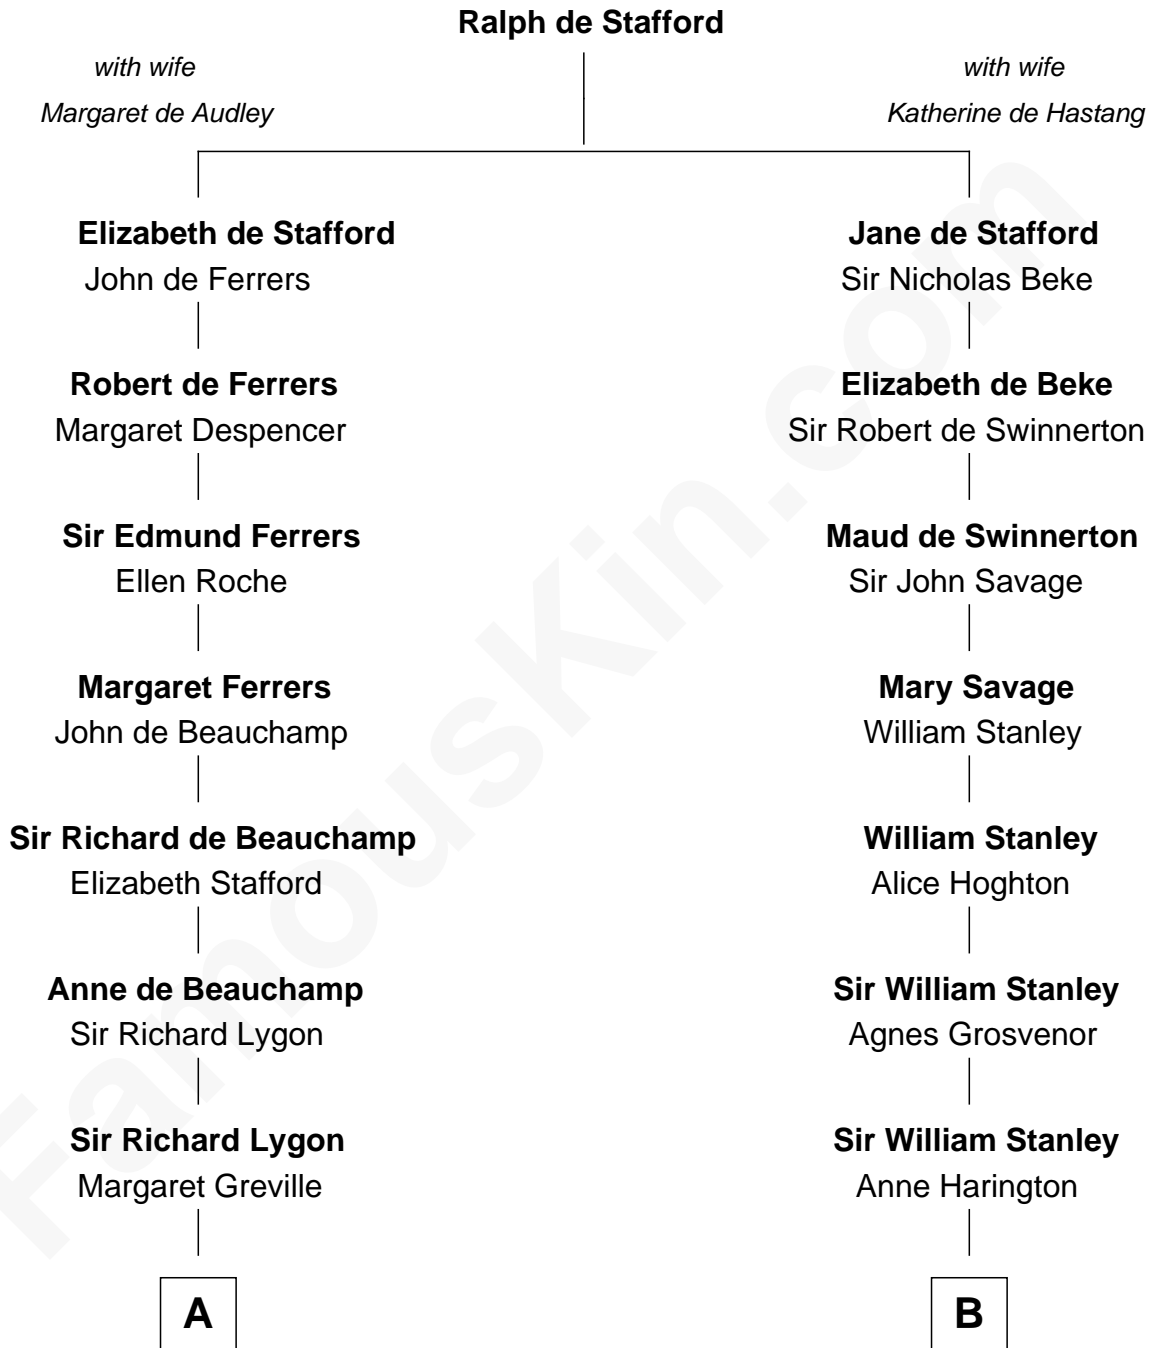

# FamousKin.com Relationship Chart of

**James Taylor**

*Singer-Songwriter*

18th cousin 3 times removed of

**Thomas Hunt Morgan**

*Nobel Prize Winner in Physiology or Medicine*

**C**

**Eliza Ann Buffum**  
Granville Hall Leonard

**Emily Roxanna Leonard**  
Stanford Lyman Haynes

**Theodosia Haynes**  
Alexander Taylor

**Dr. Isaac Montrose Taylor**  
Gertrude Arline Woodard

**James Taylor**  
*Singer-Songwriter*

**D**

**Ellen Key Howard**  
Charlton Hunt Morgan

**Thomas Hunt Morgan**  
*Nobel Prize Winner*

FamousKin.com