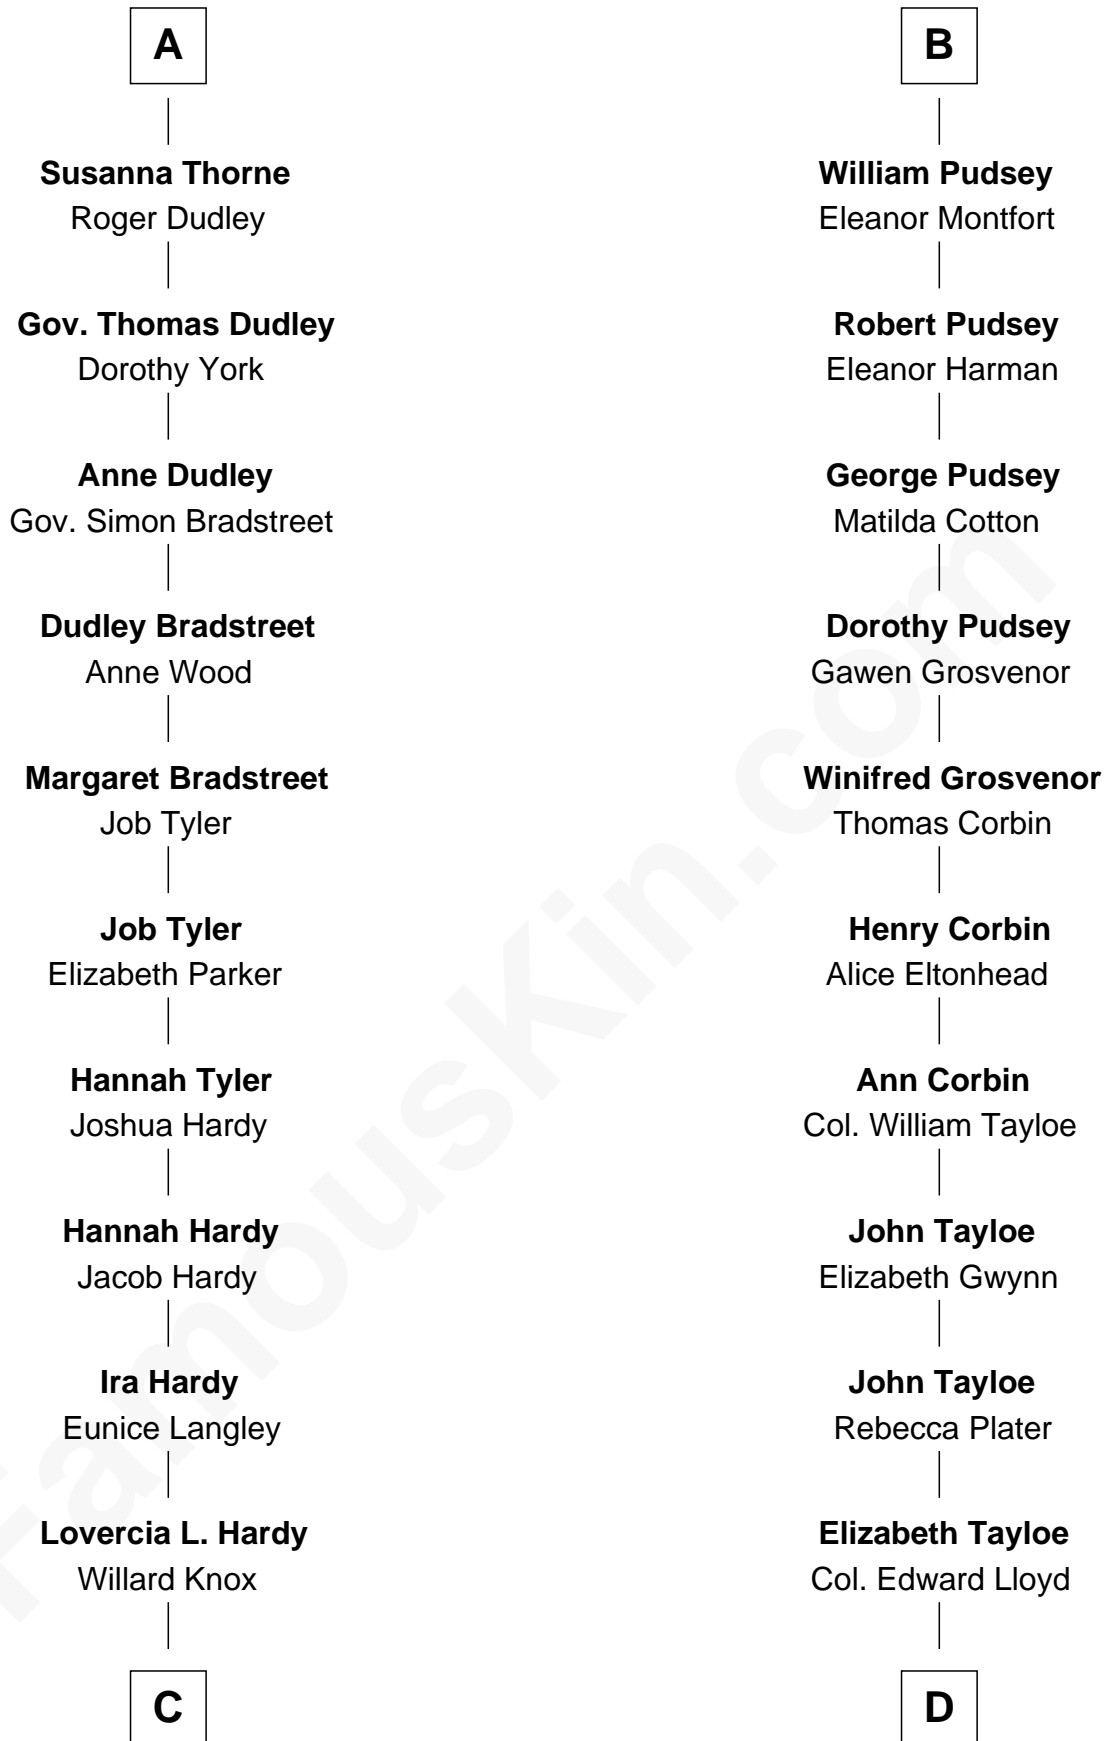

FamousKin.com Relationship Chart of

James Taylor
Singer-Songwriter

20th cousin of

Thomas Hunt Morgan

Nobel Prize Winner in Physiology or Medicine

Sir John Grey
Avice Marmion

C

Fred Charles Knox
Ruth Elizabeth Collins

Ella Angelique Knox
Henry Herman Woodard

Gertrude Arline Woodard
Dr. Isaac Montrose Taylor

James Taylor
Singer-Songwriter

D

Mary Tayloe Lloyd
Francis Scott Key

Elizabeth Phoebe Key
Charles Howard

Ellen Key Howard
Charlton Hunt Morgan