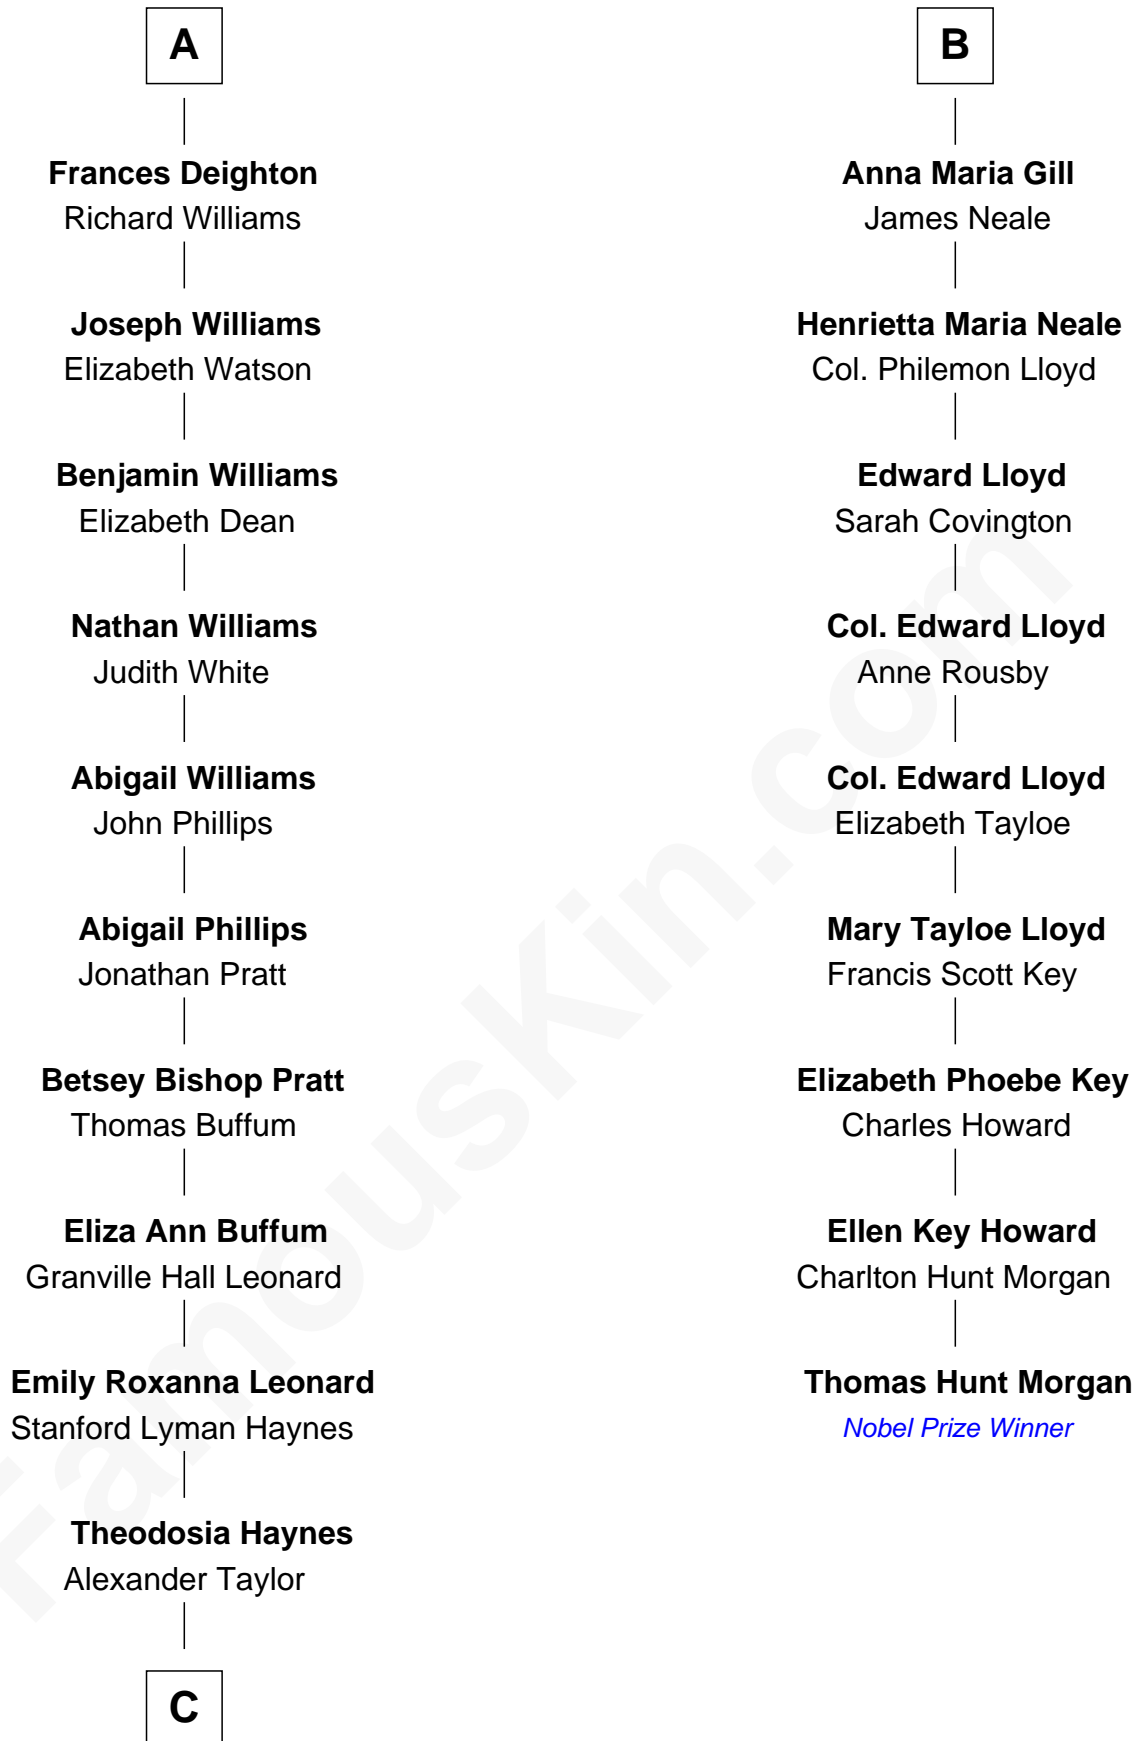

FamousKin.com Relationship Chart of

James Taylor

Singer-Songwriter

15th cousin 3 times removed of

Thomas Hunt Morgan

Nobel Prize Winner in Physiology or Medicine

Elizabeth Fitzalan

with husband
Sir Thomas Mowbray

with husband
Sir Robert Goushill

Isabel Mowbray
Sir James Berkeley

Joan Goushill
Sir Thomas Stanley

Maurice Berkeley
Isabel Mead

Sir John Stanley
Elizabeth Weever

Anne Berkeley
Sir William Dennis

Margery Stanley
Sir William Torbock

Isabel Dennis
Sir John Berkeley

Thomas Torbock
Elizabeth Moore

Elizabeth Berkeley
Henry Lygon

William Torbock
Catherine Gerard

Elizabeth Lygon
Edward Bassett

Margaret Torbock
Oliver Mainwaring

Jane Bassett
John Deighton

Mary Mainwaring
Benjamin Gill

A

B

C

—
Dr. Isaac Montrose Taylor

Gertrude Arline Woodard

—
James Taylor

Singer-Songwriter