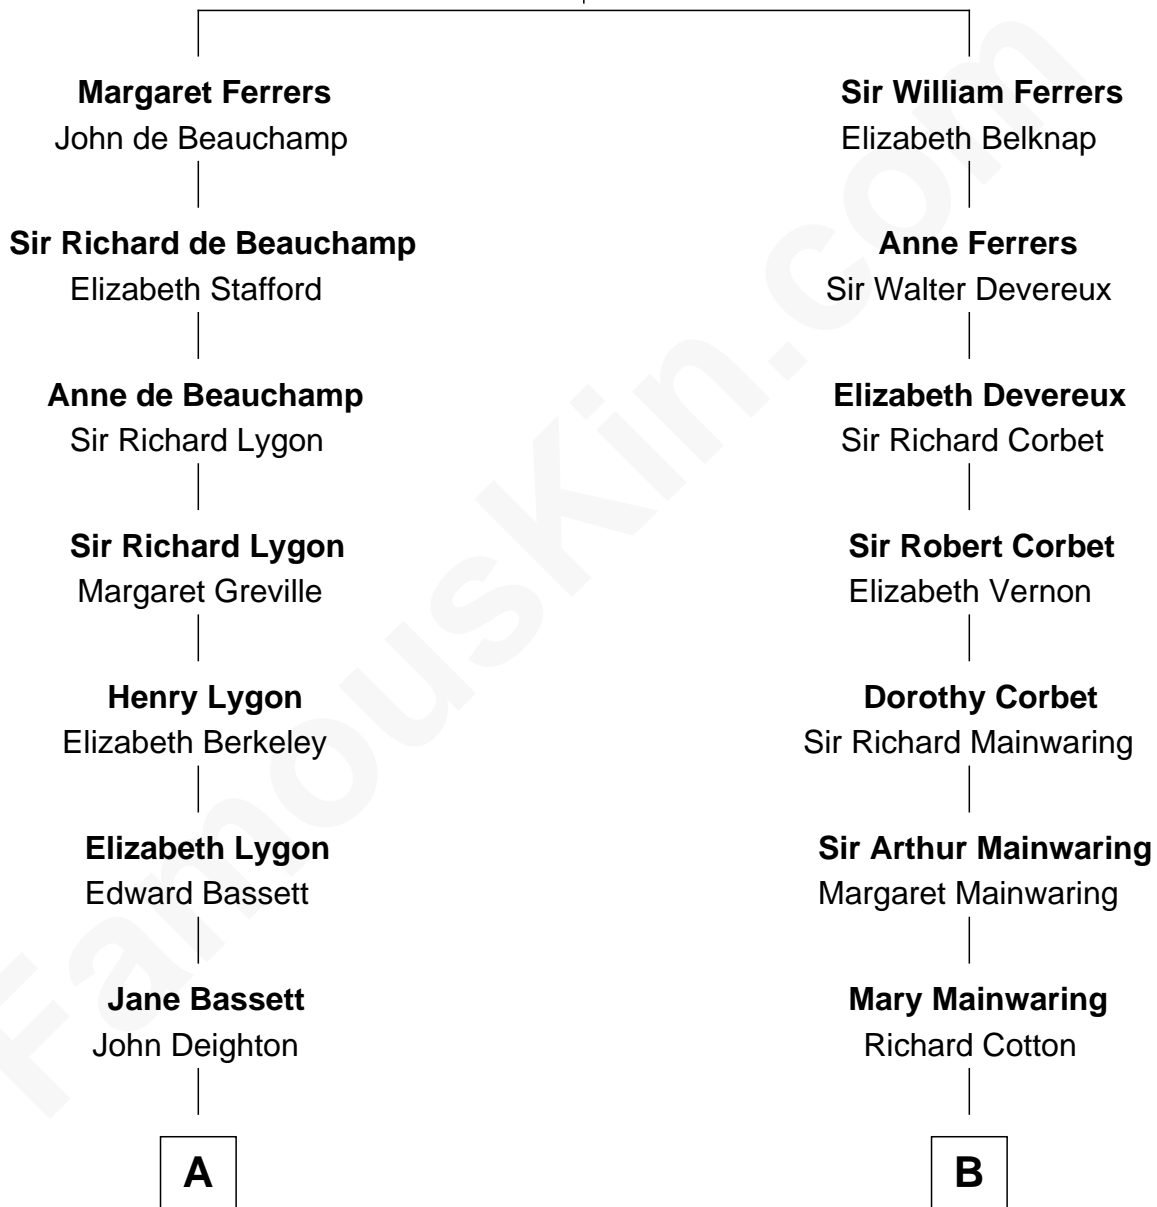

# FamousKin.com Relationship Chart of

**James Taylor**

*Singer-Songwriter*

14th cousin 4 times removed of

**C. W. Post**

*Founder of Post Cereals*

**Sir Edmund Ferrers**

Ellen Roche

**C**

—  
**Dr. Isaac Montrose Taylor**

Gertrude Arline Woodard

—  
**James Taylor**

*Singer-Songwriter*

FamousKin.com