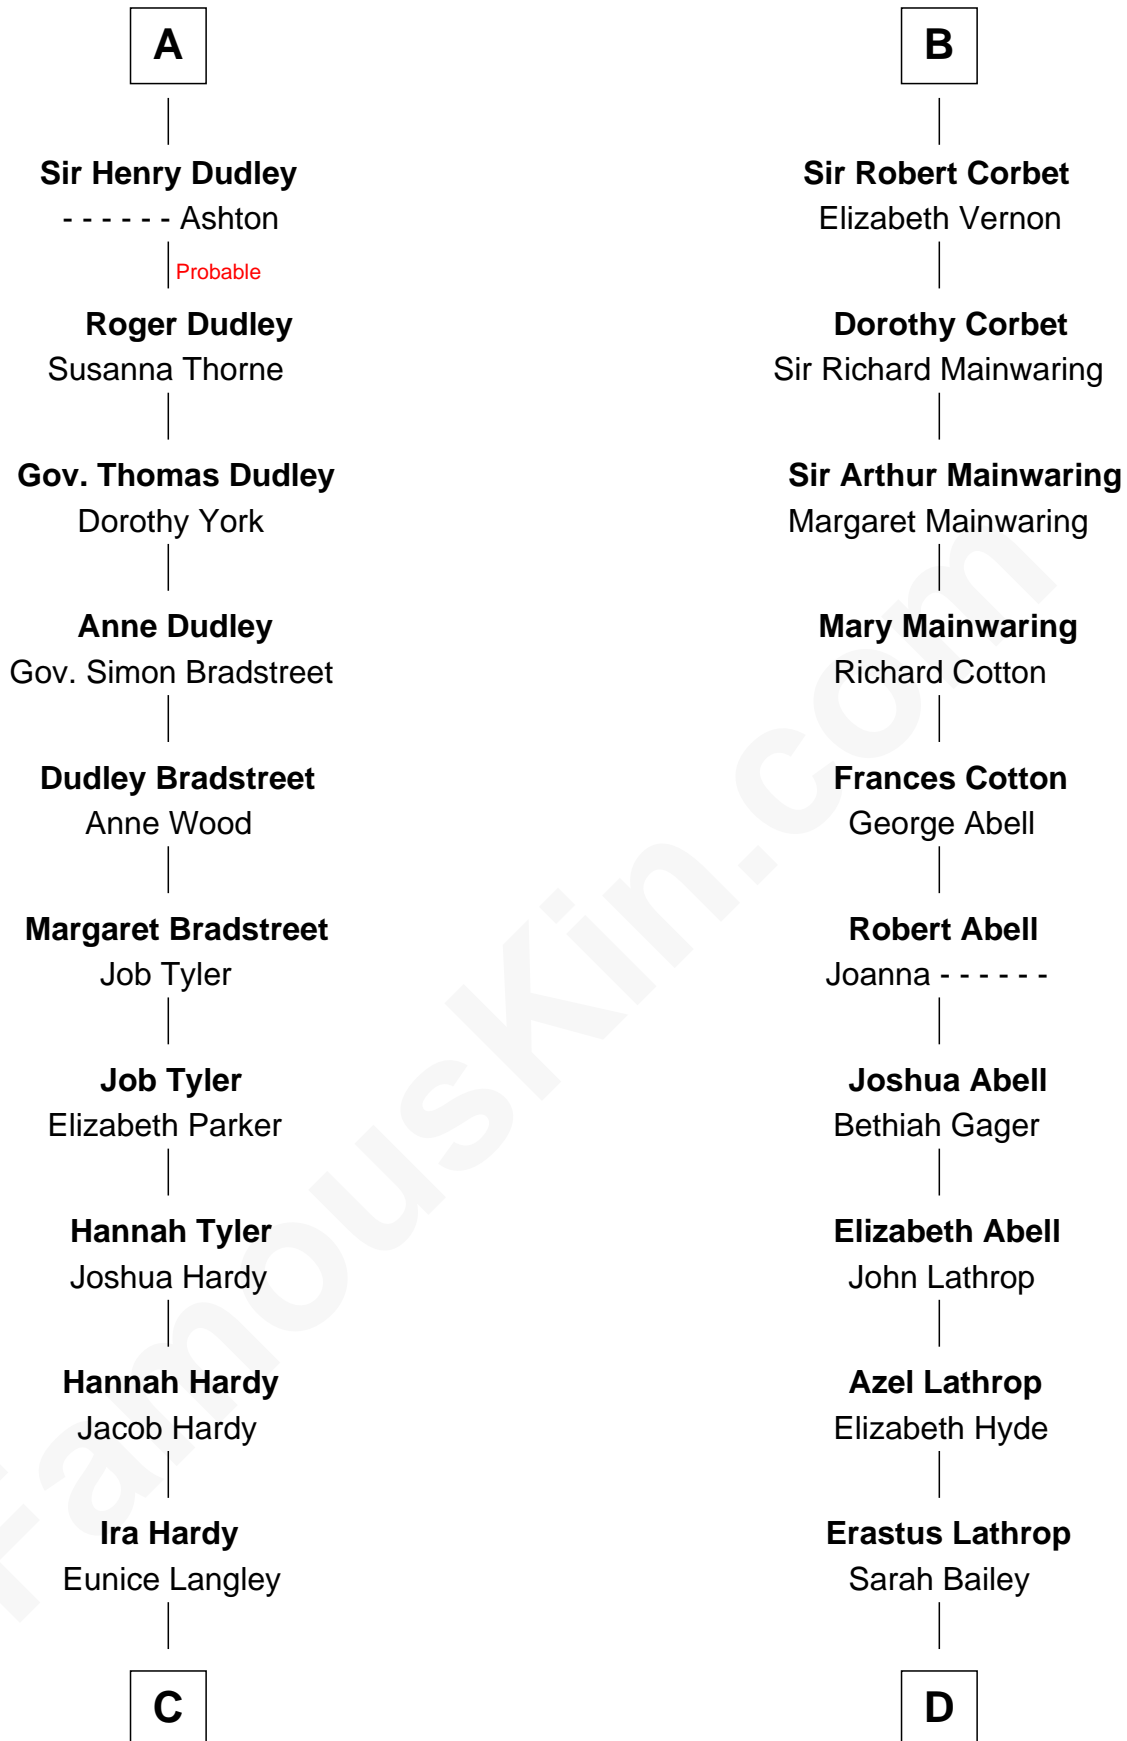

FamousKin.com Relationship Chart of

James Taylor

Singer-Songwriter

18th cousin 3 times removed of

C. W. Post

Founder of Post Cereals

C

Lovercia L. Hardy

Willard Knox

Fred Charles Knox

Ruth Elizabeth Collins

Ella Angelique Knox

Henry Herman Woodard

Gertrude Arline Woodard

Dr. Isaac Montrose Taylor

James Taylor