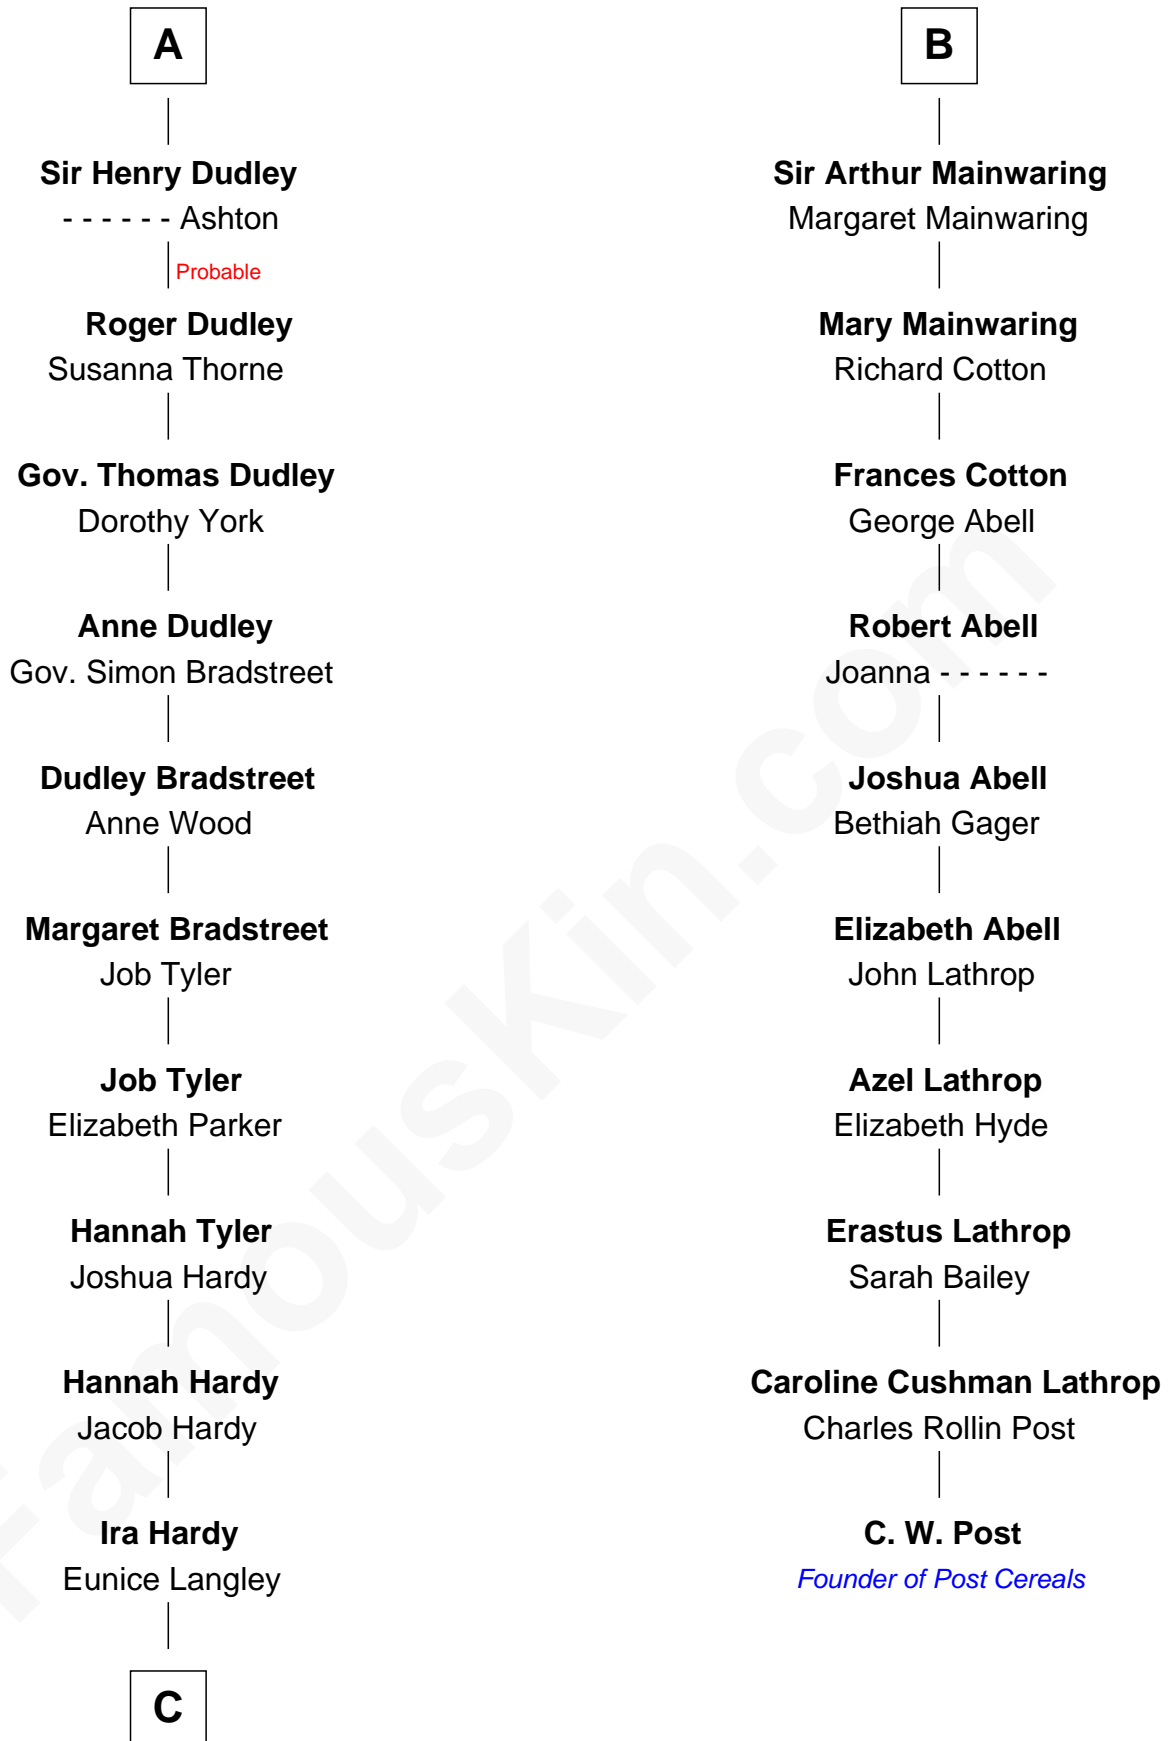

FamousKin.com Relationship Chart of

James Taylor

Singer-Songwriter

16th cousin 5 times removed of

C. W. Post

Founder of Post Cereals

Sir William de Ros
Margery de Badlesmere

Thomas de Ros
Beatrice de Stafford

Margaret de Ros
Sir Reynold Grey

Margaret Grey
Sir William Bonville

William Bonville
Elizabeth Harington

William Bonville
Katherine Neville

Cecily Bonville
Thomas Grey

Cecily Grey
Sir John Sutton

A

Maud de Roos
John de Welles

Anne de Welles
James Butler

James Butler
Joan Beauchamp

Elizabeth Butler
John Talbot

Ann Talbot
Sir Henry Vernon

Elizabeth Vernon
Sir Robert Corbet

Dorothy Corbet
Sir Richard Mainwaring

B

C

—
Lovercia L. Hardy

Willard Knox

—
Fred Charles Knox

Ruth Elizabeth Collins

—
Ella Angelique Knox

Henry Herman Woodard

—
Gertrude Arline Woodard

Dr. Isaac Montrose Taylor