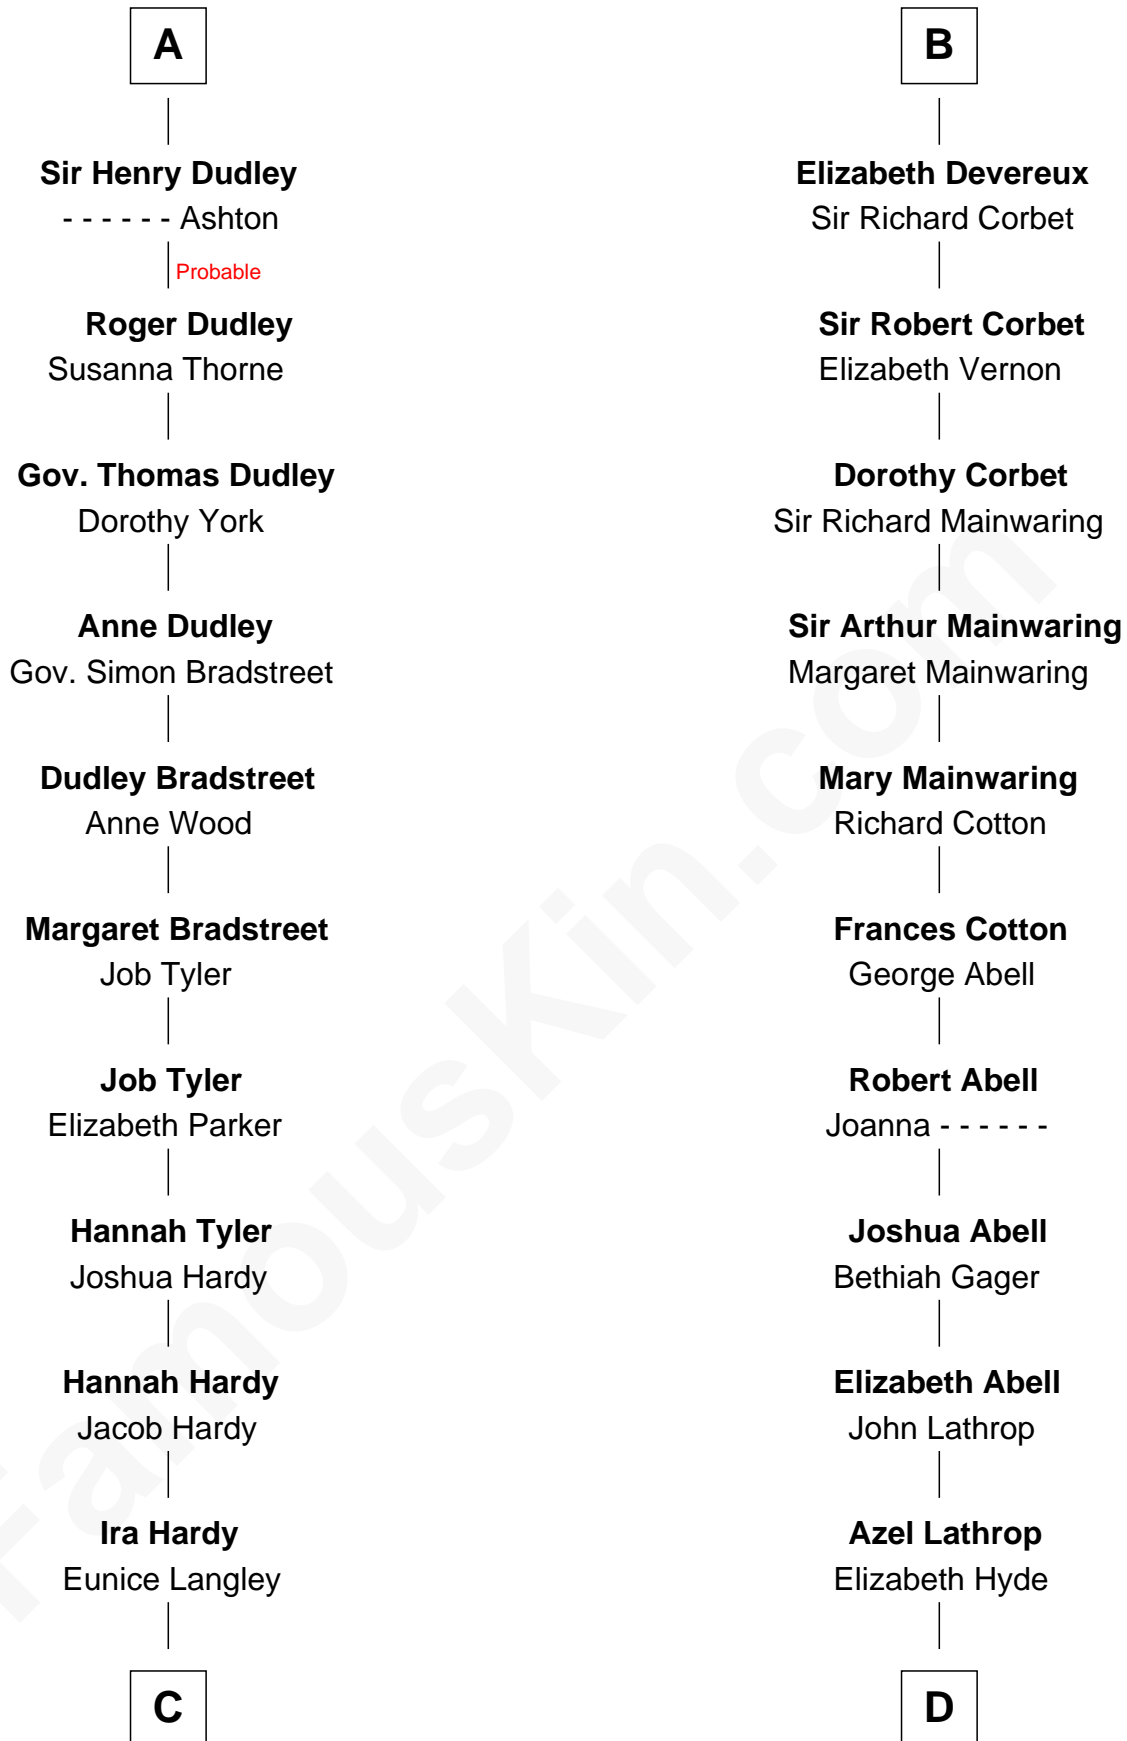

# FamousKin.com Relationship Chart of

**James Taylor**

*Singer-Songwriter*

19th cousin 2 times removed of

**C. W. Post**

*Founder of Post Cereals*

**Sir Hugh I de Audley**

Iseult de Mortimer

**C**

**Lovercia L. Hardy**

Willard Knox

**Fred Charles Knox**

Ruth Elizabeth Collins

**Ella Angelique Knox**

Henry Herman Woodard

**Gertrude Arline Woodard**

Dr. Isaac Montrose Taylor

**James Taylor**

*Singer-Songwriter*

**D**

**Erastus Lathrop**

Sarah Bailey

**Caroline Cushman Lathrop**

Charles Rollin Post