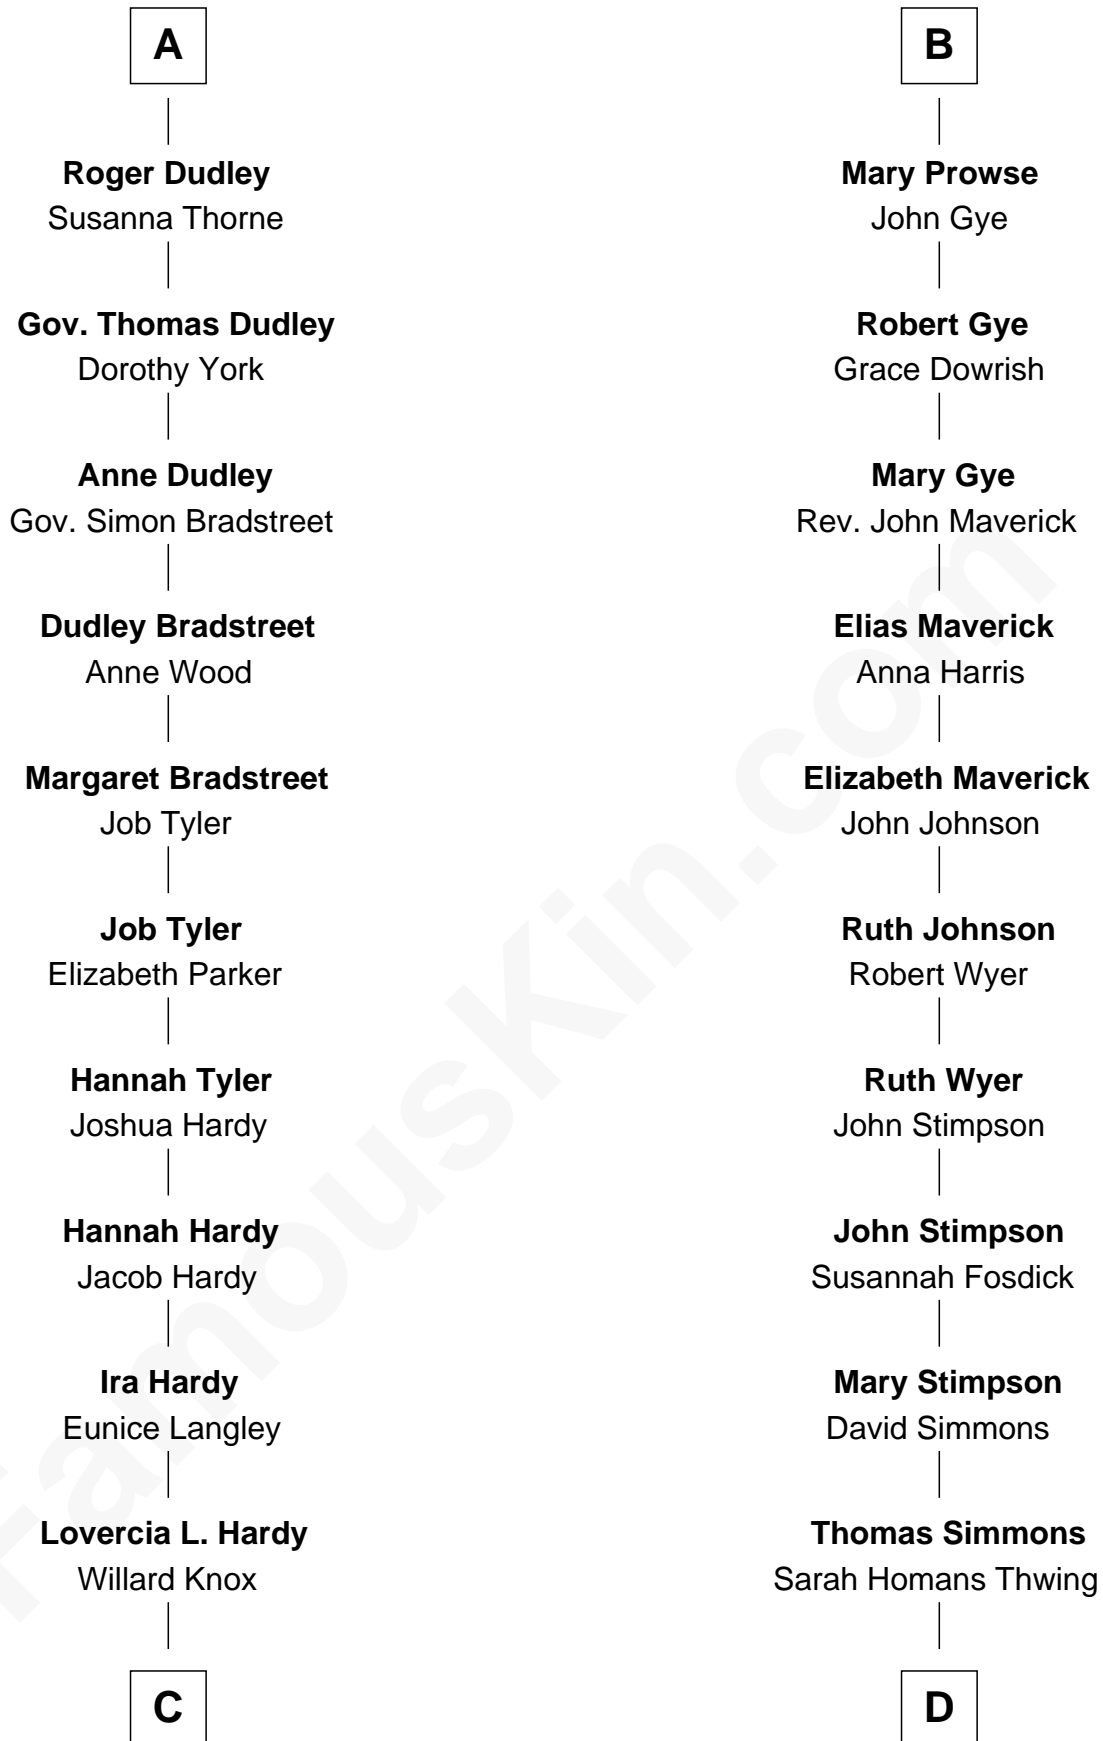

FamousKin.com Relationship Chart of

James Taylor
Singer-Songwriter

20th cousin of

Pete Seeger
American Folk Singer

Sir Maurice de Berkeley
Eve la Zouche

Thomas de Berkeley
Katherine de Clyvedon

Sir John Berkeley
Elizabeth Betteshorne

Elizabeth Berkeley
Sir John Sutton

Sir Edmund Sutton
Joyce Tiptoft

Sir Edward Sutton
Cecily Willoughby

Sir John Sutton
Cecily Grey

Sir Henry Dudley
----- Ashton

Probable

A

Milicent de Berkeley
John Maltravers

Sir John Maltravers
Gwenthin -----

Eleanor Maltravers
John Fitzalan

Joan Fitzalan
Sir William Echyngam

Joan Echyngam
Sir John Bayntun

Henry Bayntun

Jane Bayntun
Thomas Prowse

B

C

Fred Charles Knox
Ruth Elizabeth Collins

Ella Angelique Knox
Henry Herman Woodard

Gertrude Arline Woodard
Dr. Isaac Montrose Taylor

James Taylor
Singer-Songwriter

D

Elsie Thwing Simmons
Albert Adams

Elsie Simmons Adams
Charles Louis Seeger