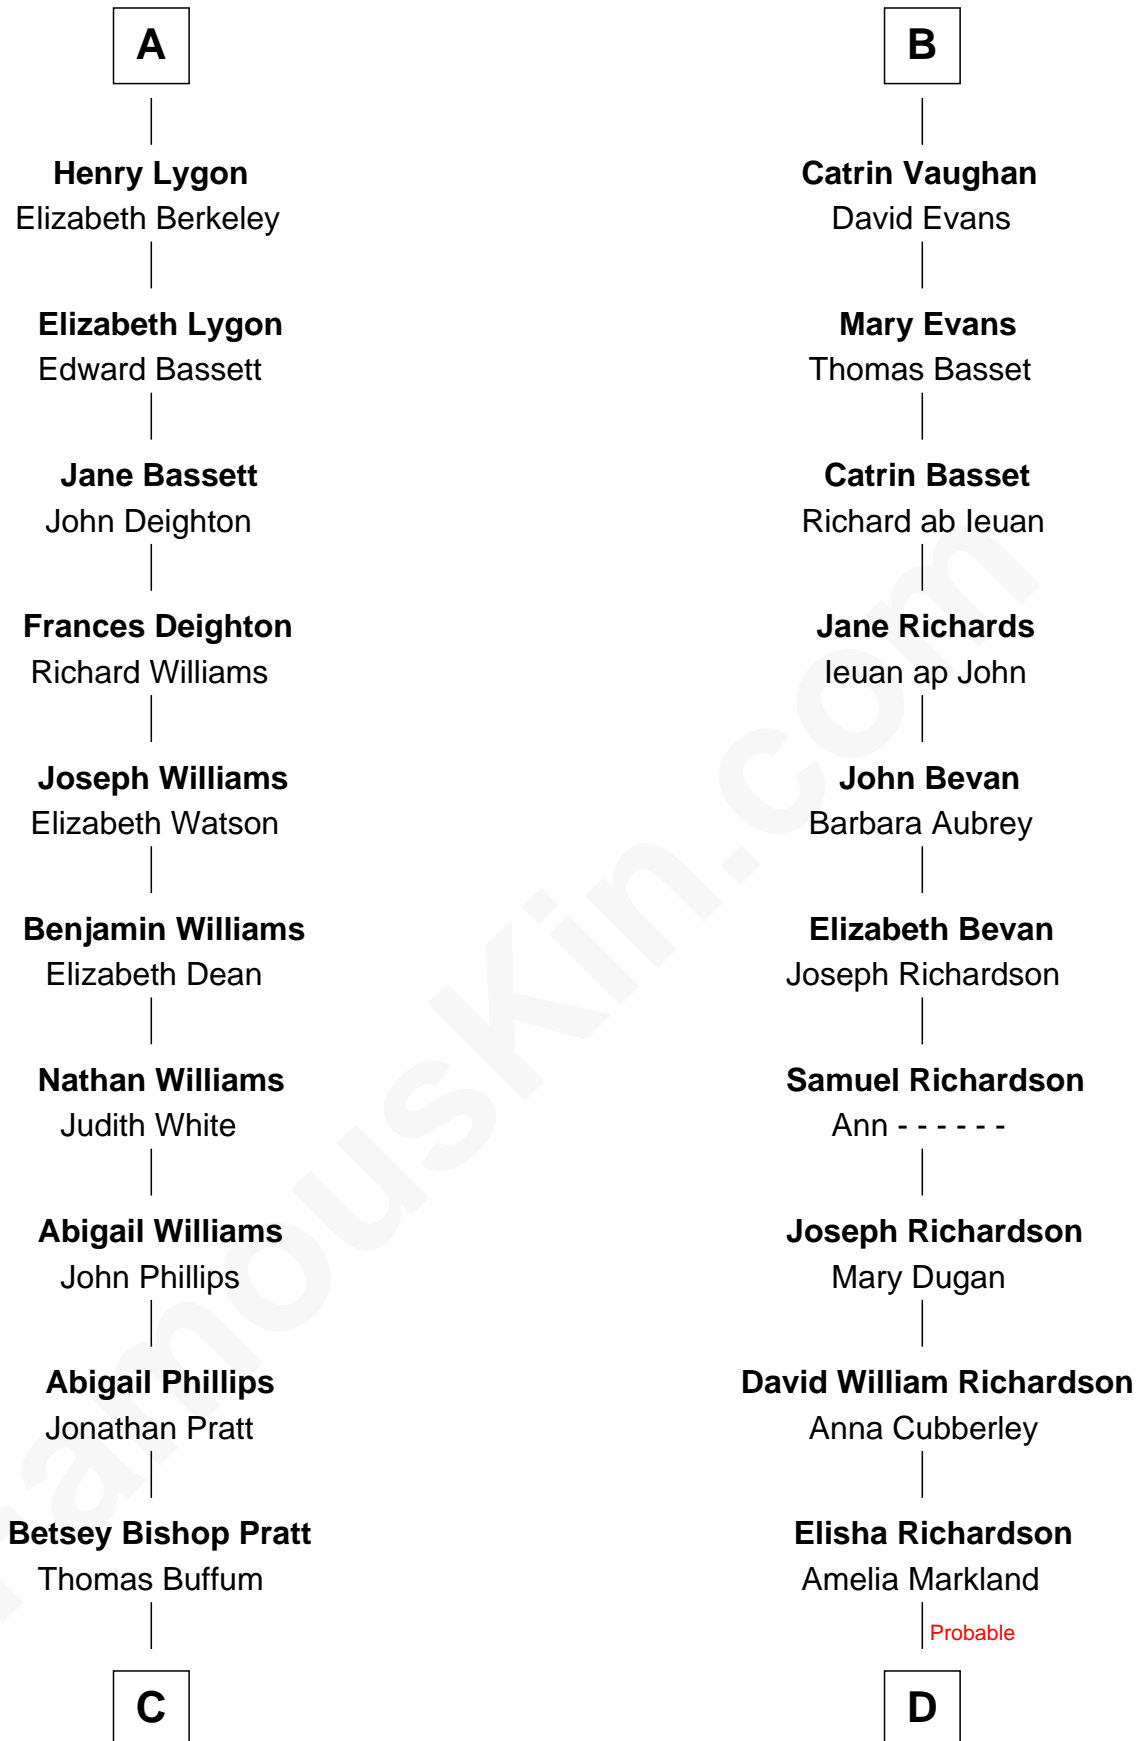

# FamousKin.com Relationship Chart of

**James Taylor**  
Singer-Songwriter

21st cousin of

**Sally Ride**  
1st American Woman in Space

**C**

**Eliza Ann Buffum**  
Granville Hall Leonard

**Emily Roxanna Leonard**  
Stanford Lyman Haynes

**Theodosia Haynes**  
Alexander Taylor

**Dr. Isaac Montrose Taylor**  
Gertrude Arline Woodard

**James Taylor**  
*Singer-Songwriter*

**D**

**William Cubberly Richardson**  
Mary Ann Lee

**Charles Everroad Richardson**  
Blanche Gibson

**Jennie Mae Richardson**  
Thomas Vernam Ride

**Dale Burdell Ride**  
Carol Joyce Anderson

**Sally Ride**  
*1st American Woman in Space*

FamousKin.com