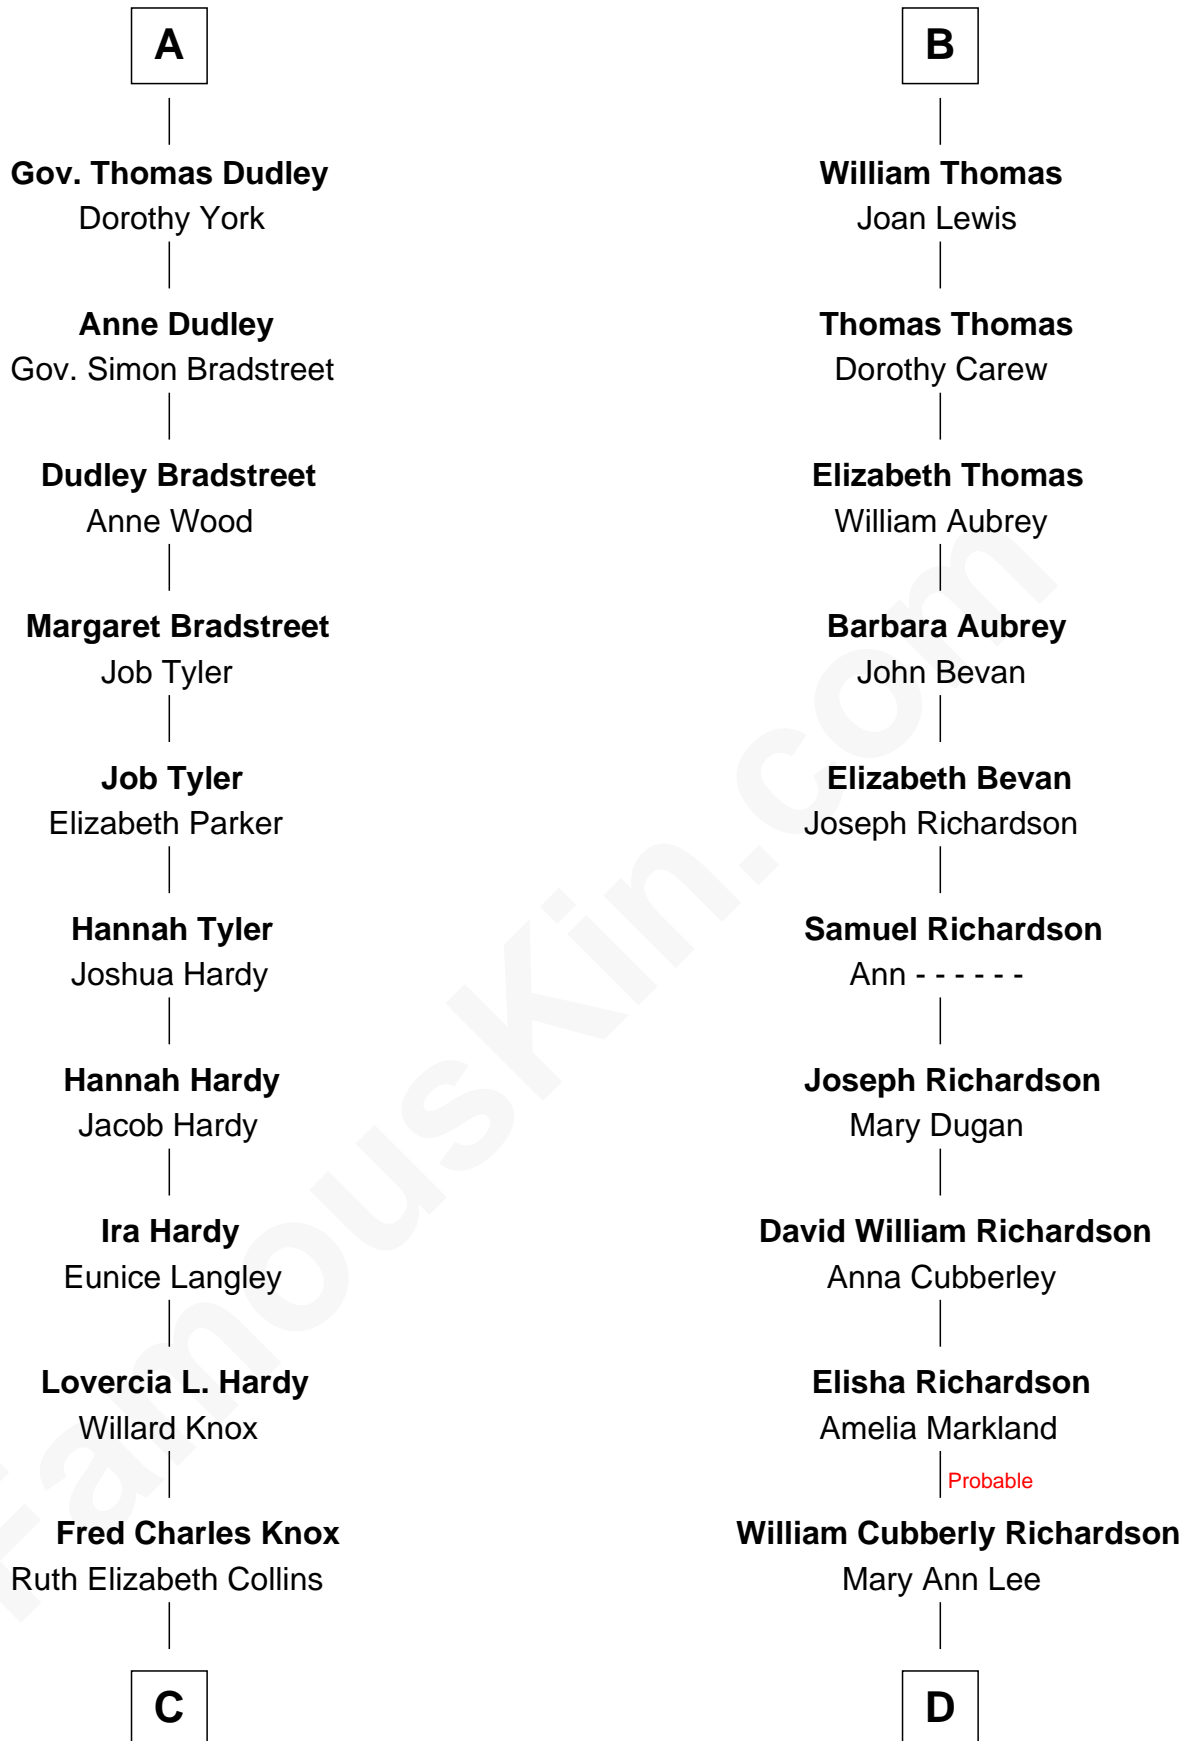

FamousKin.com Relationship Chart of

James Taylor

Singer-Songwriter

19th cousin 1 time removed of

Sally Ride

1st American Woman in Space

John of Gaunt

Katherine Roet

C

Ella Angelique Knox
Henry Herman Woodard

Gertrude Arline Woodard
Dr. Isaac Montrose Taylor

James Taylor
Singer-Songwriter

D

Charles Everroad Richardson
Blanche Gibson

Jennie Mae Richardson
Thomas Vernam Ride

Dale Burdell Ride
Carol Joyce Anderson

Sally Ride
1st American Woman in Space