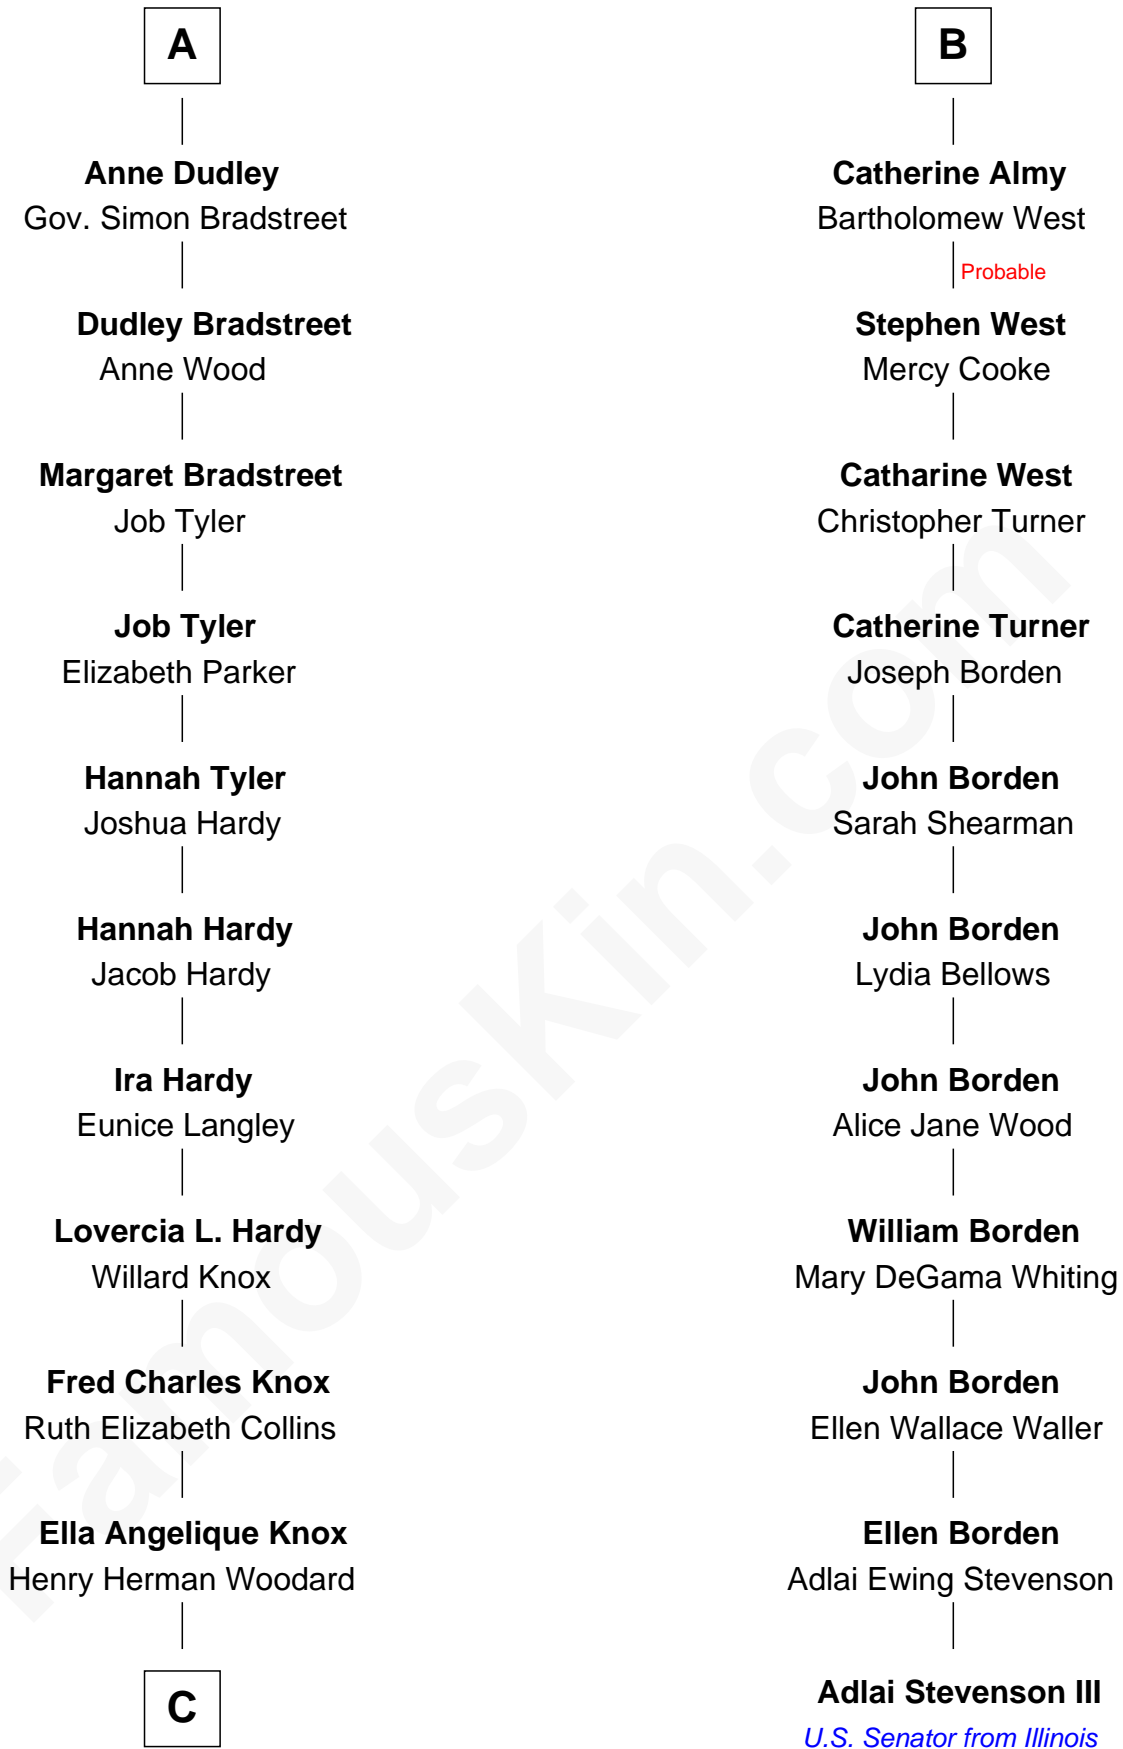

FamousKin.com Relationship Chart of

James Taylor

Singer-Songwriter

17th cousin 1 time removed of

Adlai Stevenson III

U.S. Senator from Illinois

C

Gertrude Arline Woodard

Dr. Isaac Montrose Taylor

James Taylor

Singer-Songwriter

FamousKin.com