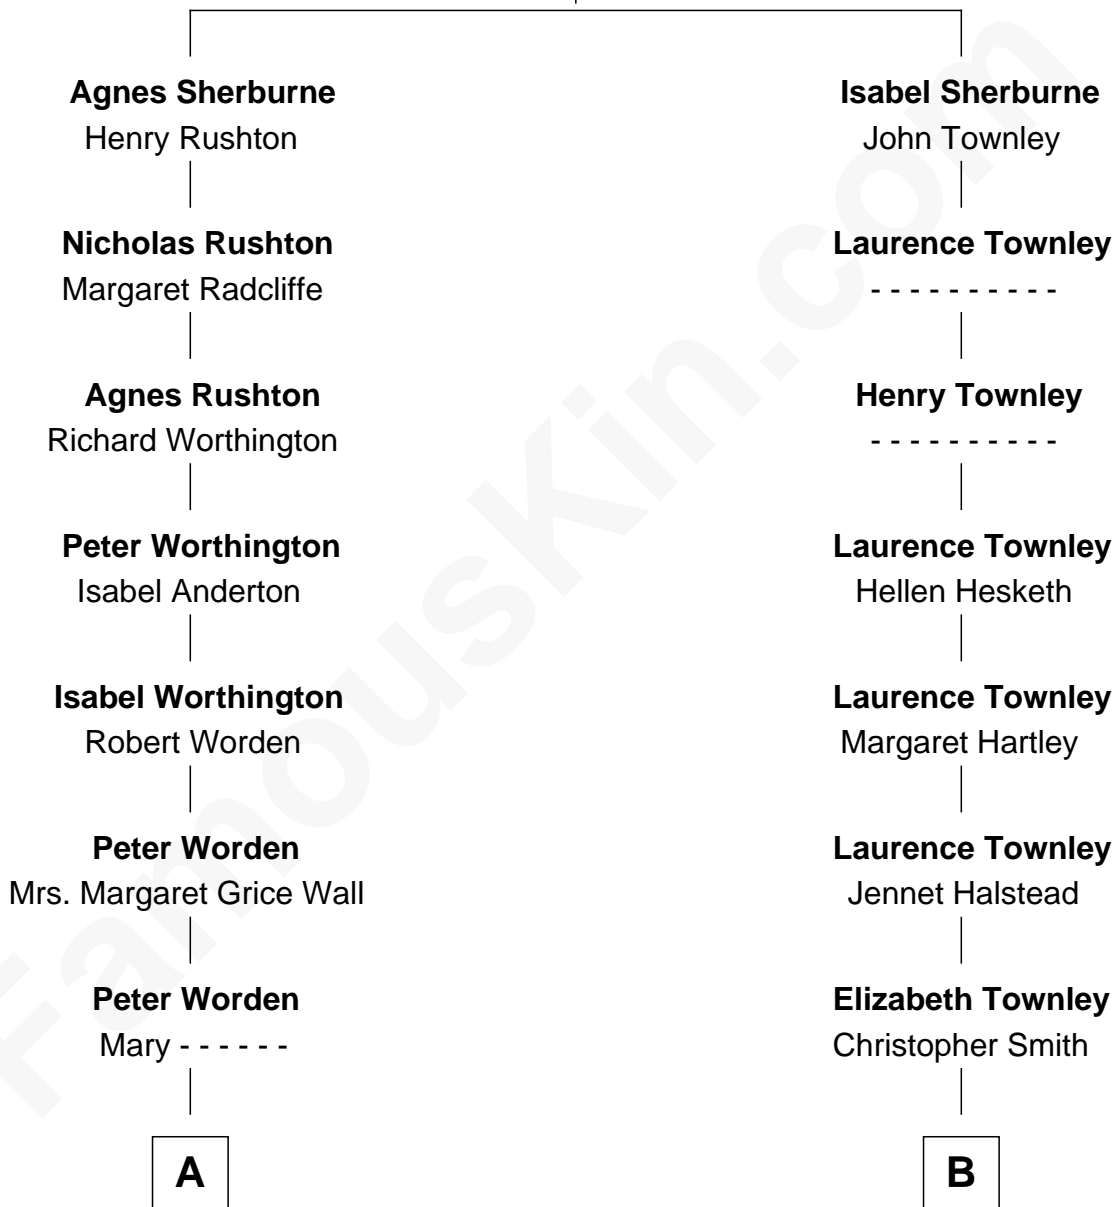

FamousKin.com Relationship Chart of

James Taylor

Singer-Songwriter

17th cousin 1 time removed of

Adlai Stevenson III

U.S. Senator from Illinois

Richard Sherburne

Alice Hamerton

C

Dr. Isaac Montrose Taylor

Gertrude Arline Woodard

James Taylor

Singer-Songwriter

FamousKin.com