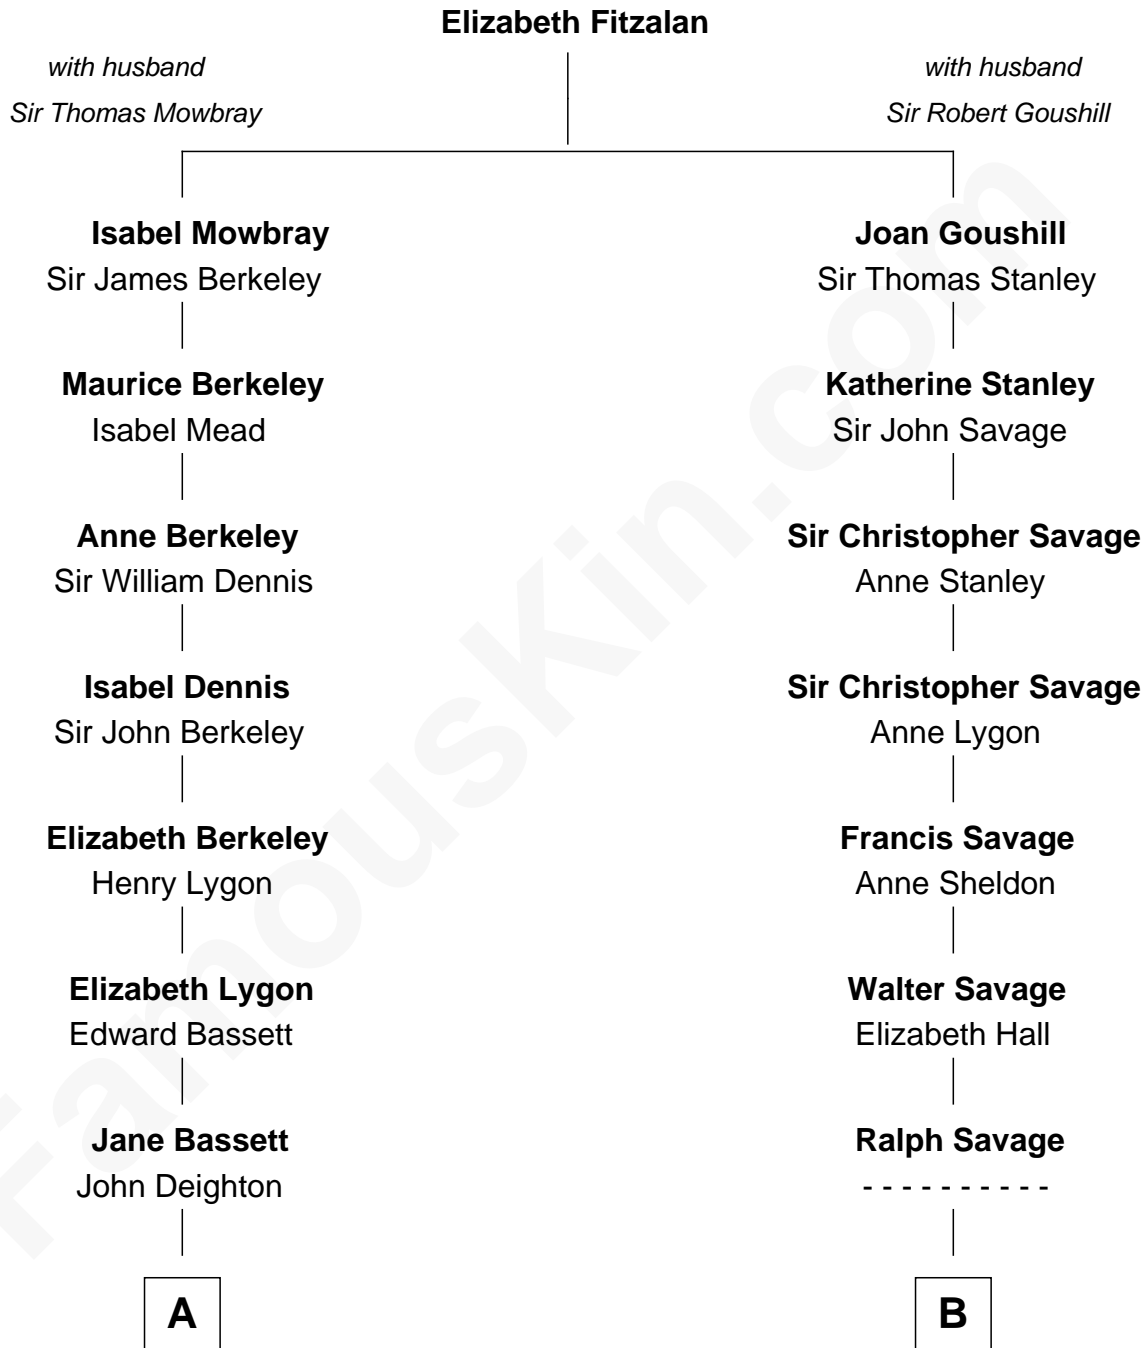

FamousKin.com Relationship Chart of

James Taylor

Singer-Songwriter

17th cousin 1 time removed of

Adlai Stevenson III

U.S. Senator from Illinois

C

Dr. Isaac Montrose Taylor

Gertrude Arline Woodard

James Taylor

Singer-Songwriter

FamousKin.com