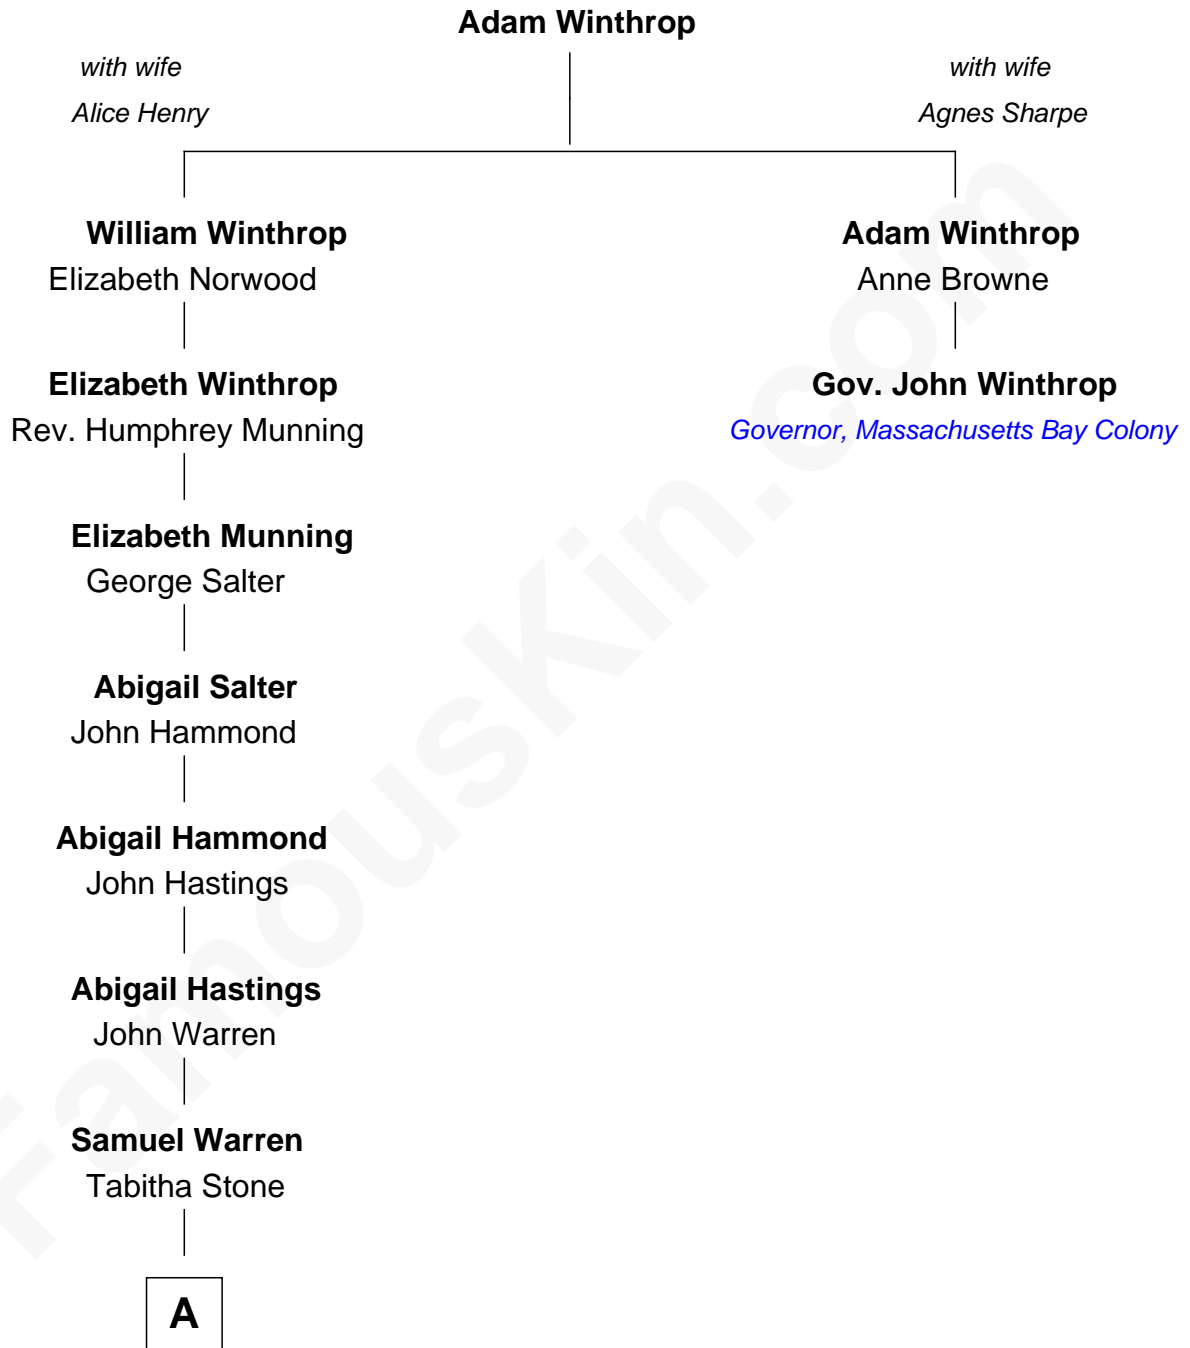

FamousKin.com Relationship Chart of

James Taylor

Singer-Songwriter

1st cousin 13 times removed of

Gov. John Winthrop

Governor of the Massachusetts Bay Colony

A

—
David Warren
Prudence Whipple

—
Isaac Warren
Mercy Thomas

—
William Warren
Eliza Ann Brown

—
Arabelle E. Warren
John Clark Denison

—
Etta M. Denison
Henry Woodard

—
Henry Herman Woodard
Ella Angelique Knox

—
Gertrude Arline Woodard
Dr. Isaac Montrose Taylor